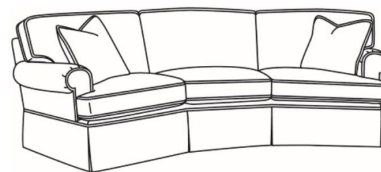

CD86 Series / CD8623S
Wedge Sofa (118W)
Outside: 118W x 55D x 38H
Inside: 0W x 24.5D