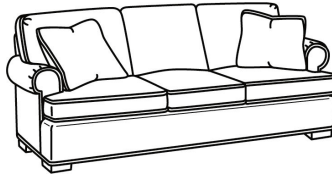

CD86 Series / CD8600S
Sofa (88W)
Outside: 88W x 38D x 38H
Inside: 70W x 22D