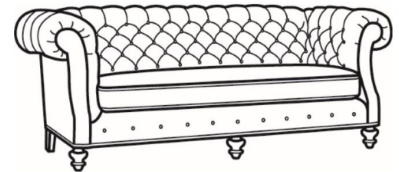

CR LAINE®

STYLE • COMFORT • COLOR

Chichester / 1120

DESCRIPTION:	Sofa (89.5W)
OUTSIDE:	89.5"W x 40"D x 34.5"H
INSIDE:	65"W x 22"D
SEAT:	20.5"H
ARM:	34.5"H
BACK RAIL:	34.5"H
COM:	Plain: 17.00 yds Repeat of 2-14": 21.25 yds Repeat of 15-27": 23.00 yds
WEIGHT:	160 lbs

L = available in leather

Standard Features:

- Tufted Back
- Roll on arm continues around back
- May be shown with optional features

CHICHESTER

Standard Seat Cushion: Mayfair Seat

Also available:

Chichester / 1121
Long Sofa (101.5W)
Outside: 101.5W x 40D x 34.5H
Inside: 77W x 22D

Chichester / 1122
Apt Sofa (79W)
Outside: 79W x 40D x 34.5H
Inside: 54.5W x 22D

Chichester / L1120
Leather Sofa (89.5W)
Outside: 89.5W x 40D x 34.5H
Inside: 65W x 22D

Chichester / L1121
Leather Long Sofa (101.5W)
Outside: 101.5W x 40D x 34.5H
Inside: 77W x 22D