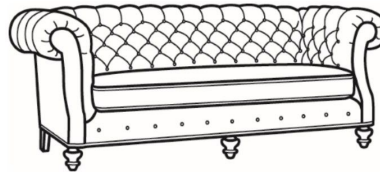

CR LAINE®

STYLE • COMFORT • COLOR

Chichester / 1120

DESCRIPTION:	Sofa (89.5W)
OUTSIDE:	89.5"W x 40"D x 34.5"H
INSIDE:	65"W x 22"D
SEAT:	20.5"H
ARM:	34.5"H
BACK RAIL:	34.5"H
COM:	Plain: 17.00 yds Repeat of 2-14": 21.25 yds Repeat of 15-27": 23.00 yds
WEIGHT:	160 lbs

L = available in leather

Standard Features:

- Tufted Back
- Roll on arm continues around back
- May be shown with optional features

CHICHESTER

Standard Seat Cushion: Mayfair Seat

Also available:

Chichester / 1121
Long Sofa (101.5W)
Outside: 101.5W x 40D x 34.5H
Inside: 77W x 22D

Chichester / 1122
Apt Sofa (79W)
Outside: 79W x 40D x 34.5H
Inside: 54.5W x 22D

Chichester / L1120
Leather Sofa (89.5W)
Outside: 89.5W x 40D x 34.5H
Inside: 65W x 22D

Chichester / L1121
Leather Long Sofa (101.5W)
Outside: 101.5W x 40D x 34.5H
Inside: 77W x 22D