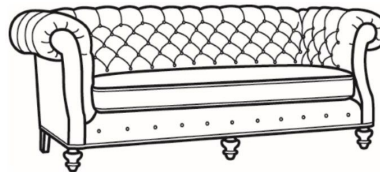

CR LAINE®

STYLE • COMFORT • COLOR

Chichester / 1120

DESCRIPTION:	Sofa (89.5W)
OUTSIDE:	89.5"W x 40"D x 34.5"H
INSIDE:	65"W x 22"D
SEAT:	20.5"H
ARM:	34.5"H
BACK RAIL:	34.5"H
COM:	Plain: 17.00 yds Repeat of 2-14": 21.25 yds Repeat of 15-27": 23.00 yds
WEIGHT:	160 lbs

L = available in leather

Standard Features:

- Tufted Back
- Roll on arm continues around back
- May be shown with optional features

CHICHESTER

Standard Seat Cushion: Mayfair Seat

Also available:

Chichester / 1121
Long Sofa (101.5W)
Outside: 101.5W x 40D x 34.5H
Inside: 77W x 22D

Chichester / 1122
Apt Sofa (79W)
Outside: 79W x 40D x 34.5H
Inside: 54.5W x 22D

Chichester / L1120
Leather Sofa (89.5W)
Outside: 89.5W x 40D x 34.5H
Inside: 65W x 22D

Chichester / L1121
Leather Long Sofa (101.5W)
Outside: 101.5W x 40D x 34.5H
Inside: 77W x 22D