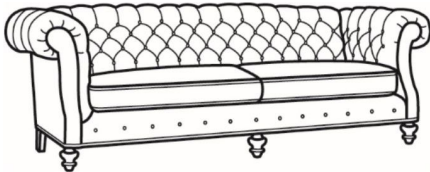

CR LAINE®

STYLE • COMFORT • COLOR

Chichester / 1120

DESCRIPTION:	Sofa (89.5W)
OUTSIDE:	89.5"W x 40"D x 34.5"H
INSIDE:	65"W x 22"D
SEAT:	20.5"H
ARM:	34.5"H
BACK RAIL:	34.5"H
COM:	Plain: 17.00 yds Repeat of 2-14": 21.25 yds Repeat of 15-27": 23.00 yds
WEIGHT:	160 lbs

L = available in leather

Standard Features:

- Tufted Back
- Roll on arm continues around back
- May be shown with optional features

CHICHESTER

Standard Seat Cushion: Mayfair Seat

Also available:

Chichester / 1121
Long Sofa (101.5W)
Outside: 101.5W x 40D x 34.5H
Inside: 77W x 22D

Chichester / 1122
Apt Sofa (79W)
Outside: 79W x 40D x 34.5H
Inside: 54.5W x 22D

Chichester / L1120
Leather Sofa (89.5W)
Outside: 89.5W x 40D x 34.5H
Inside: 65W x 22D

Chichester / L1121
Leather Long Sofa (101.5W)
Outside: 101.5W x 40D x 34.5H
Inside: 77W x 22D