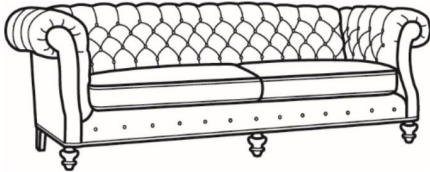

CR LAINE®

STYLE • COMFORT • COLOR

Chichester / 1120

DESCRIPTION:	Sofa (89.5W)
OUTSIDE:	89.5"W x 40"D x 34.5"H
INSIDE:	65"W x 22"D
SEAT:	20.5"H
ARM:	34.5"H
BACK RAIL:	34.5"H
COM:	Plain: 17.00 yds Repeat of 2-14": 21.25 yds Repeat of 15-27": 23.00 yds
WEIGHT:	160 lbs

L = available in leather

Standard Features:

- Tufted Back
- Roll on arm continues around back
- May be shown with optional features

CHICHESTER

Standard Seat Cushion: Mayfair Seat

Also available:

Chichester / 1121
Long Sofa (101.5W)
Outside: 101.5W x 40D x 34.5H
Inside: 77W x 22D

Chichester / 1122
Apt Sofa (79W)
Outside: 79W x 40D x 34.5H
Inside: 54.5W x 22D

Chichester / L1120
Leather Sofa (89.5W)
Outside: 89.5W x 40D x 34.5H
Inside: 65W x 22D

Chichester / L1121
Leather Long Sofa (101.5W)
Outside: 101.5W x 40D x 34.5H
Inside: 77W x 22D