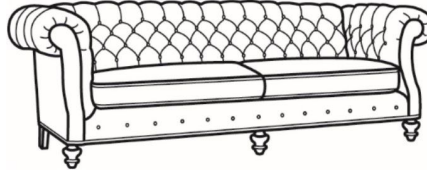

CR LAINE®

STYLE • COMFORT • COLOR

Chichester / 1122

DESCRIPTION:	Apt Sofa (79W)
OUTSIDE:	79"W x 40"D x 34.5"H
INSIDE:	54.5"W x 22"D
SEAT:	20.5"H
ARM:	34.5"H
BACK RAIL:	34.5"H
COM:	Plain: 17.00 yds Repeat of 2-14": 21.25 yds Repeat of 15-27": 23.00 yds
WEIGHT:	150 lbs

L = available in leather

Standard Features:

- Tufted Back
- Roll on arm continues around back
- May be shown with optional features

CHICHESTER

Standard Seat Cushion: Mayfair Seat

Also available:

Chichester / 1120
Sofa (89.5W)
Outside: 89.5W x 40D x 34.5H
Inside: 65W x 22D

Chichester / 1121
Long Sofa (101.5W)
Outside: 101.5W x 40D x 34.5H
Inside: 77W x 22D

Chichester / L1120
Leather Sofa (89.5W)
Outside: 89.5W x 40D x 34.5H
Inside: 65W x 22D

Chichester / L1121
Leather Long Sofa (101.5W)
Outside: 101.5W x 40D x 34.5H
Inside: 77W x 22D