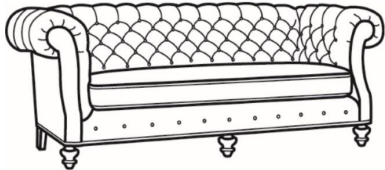

CR LAINE®

STYLE • COMFORT • COLOR

Chichester / 1122

DESCRIPTION:	Apt Sofa (79W)
OUTSIDE:	79"W x 40"D x 34.5"H
INSIDE:	54.5"W x 22"D
SEAT:	20.5"H
ARM:	34.5"H
BACK RAIL:	34.5"H
COM:	Plain: 17.00 yds Repeat of 2-14": 21.25 yds Repeat of 15-27": 23.00 yds
WEIGHT:	150 lbs

L = available in leather

Standard Features:

- Tufted Back
- Roll on arm continues around back
- May be shown with optional features

CHICHESTER

Standard Seat Cushion: Mayfair Seat

Also available:

Chichester / 1120
Sofa (89.5W)
Outside: 89.5W x 40D x 34.5H
Inside: 65W x 22D

Chichester / 1121
Long Sofa (101.5W)
Outside: 101.5W x 40D x 34.5H
Inside: 77W x 22D

Chichester / L1120
Leather Sofa (89.5W)
Outside: 89.5W x 40D x 34.5H
Inside: 65W x 22D

Chichester / L1121
Leather Long Sofa (101.5W)
Outside: 101.5W x 40D x 34.5H
Inside: 77W x 22D