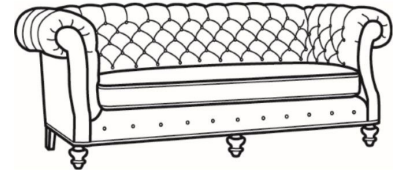

CR LAINE®

STYLE • COMFORT • COLOR

Chichester / 1122

DESCRIPTION:	Apt Sofa (79W)
OUTSIDE:	79"W x 40"D x 34.5"H
INSIDE:	54.5"W x 22"D
SEAT:	20.5"H
ARM:	34.5"H
BACK RAIL:	34.5"H
COM:	Plain: 17.00 yds Repeat of 2-14": 21.25 yds Repeat of 15-27": 23.00 yds
WEIGHT:	150 lbs

L = available in leather

Standard Features:

- Tufted Back
- Roll on arm continues around back
- May be shown with optional features

CHICHESTER

Standard Seat Cushion: Mayfair Seat

Also available:

Chichester / 1120
Sofa (89.5W)
Outside: 89.5W x 40D x 34.5H
Inside: 65W x 22D

Chichester / 1121
Long Sofa (101.5W)
Outside: 101.5W x 40D x 34.5H
Inside: 77W x 22D

Chichester / L1120
Leather Sofa (89.5W)
Outside: 89.5W x 40D x 34.5H
Inside: 65W x 22D

Chichester / L1121
Leather Long Sofa (101.5W)
Outside: 101.5W x 40D x 34.5H
Inside: 77W x 22D