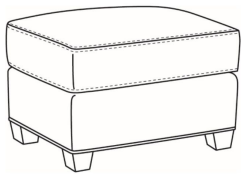

CR LAINE®

STYLE • COMFORT • COLOR

Copley / 1335

DESCRIPTION:	Chair (36W)
OUTSIDE:	36"W x 37"D x 48"H
INSIDE:	23"W x 21.5"D
SEAT:	19.5"H
ARM:	25.5"H
COM:	Plain: 9.00 yds Repeat of 2-14": 11.25 yds Repeat of 15-27": 12.25 yds
WEIGHT:	70 lbs

SC = available slipcovered

Standard Features:

Saddle-Stitched Cushion

May be shown with optional features

COPLEY

Standard Seat Cushion: Mayfair Seat

Also available:

Copley / 1337
Ottoman (27W X 22D)
Outside: 27W x 22D x 17H
Inside: 0W x 0D

Copley / 1337-SC
Slipcovered Ottoman (27W X 22D)
Outside: 27W x 22D x 17H
Inside: 0W x 0D

Copley / 1338
Ott & 1/2 (35.5W X 24D)
Outside: 35.5W x 24D x 19.5H
Inside: 0W x 0D

Copley / 1335-SW
Swivel Chair (36W)
Outside: 36W x 37D x 48H
Inside: 23W x 21.5D

Copley / 1339
Lounger (49W)
Outside: 49W x 56D x 48H
Inside: 35W x 36D

Copley / 1345
Arm Chair (28W)
Outside: 28W x 31D x 46.5H
Inside: 20W x 18D

Copley / 1345-56
Side Chair With Wings (26W)
Outside: 26W x 31D x 46H
Inside: 26W x 18D