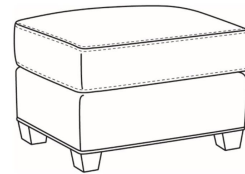

CR LAINE®

STYLE • COMFORT • COLOR

Copley / 1335

DESCRIPTION:	Chair (36W)
OUTSIDE:	36"W x 37"D x 48"H
INSIDE:	23"W x 21.5"D
SEAT:	19.5"H
ARM:	25.5"H
COM:	Plain: 9.00 yds Repeat of 2-14": 11.25 yds Repeat of 15-27": 12.25 yds
WEIGHT:	70 lbs

SC = available slipcovered

Standard Features:

Saddle-Stitched Cushion

May be shown with optional features

COPLEY

Standard Seat Cushion: Mayfair Seat

Also available:

Copley / 1337
Ottoman (27W X 22D)
Outside: 27W x 22D x 17H
Inside: 0W x 0D

Copley / 1337-SC
Slipcovered Ottoman (27W X 22D)
Outside: 27W x 22D x 17H
Inside: 0W x 0D

Copley / 1338
Ott & 1/2 (35.5W X 24D)
Outside: 35.5W x 24D x 19.5H
Inside: 0W x 0D

Copley / 1335-SW
Swivel Chair (36W)
Outside: 36W x 37D x 48H
Inside: 23W x 21.5D