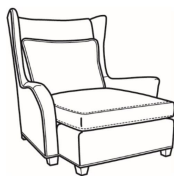

CR LAINE®

STYLE • COMFORT • COLOR

Copley / 1335

DESCRIPTION:	Chair (36W)
OUTSIDE:	36"W x 37"D x 48"H
INSIDE:	23"W x 21.5"D
SEAT:	19.5"H
ARM:	25.5"H
COM:	Plain: 9.00 yds Repeat of 2-14": 11.25 yds Repeat of 15-27": 12.25 yds
WEIGHT:	70 lbs

SC = available slipcovered

Standard Features:

Saddle-Stitched Cushion

May be shown with optional features

COPLEY

Standard Seat Cushion: Mayfair Seat

Also available:

Copley / 1337
Ottoman (27W X 22D)
Outside: 27W x 22D x 17H
Inside: 0W x 0D

Copley / 1337-SC
Slipcovered Ottoman (27W X 22D)
Outside: 27W x 22D x 17H
Inside: 0W x 0D

Copley / 1338
Ott & 1/2 (35.5W X 24D)
Outside: 35.5W x 24D x 19.5H
Inside: 0W x 0D

Copley / 1335-SW
Swivel Chair (36W)
Outside: 36W x 37D x 48H
Inside: 23W x 21.5D