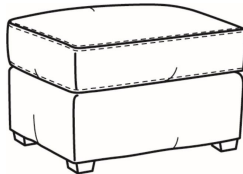

CR LAINE®

STYLE • COMFORT • COLOR

Copley / 1335

DESCRIPTION:	Chair (36W)
OUTSIDE:	36"W x 37"D x 48"H
INSIDE:	23"W x 21.5"D
SEAT:	19.5"H
ARM:	25.5"H
COM:	Plain: 9.00 yds Repeat of 2-14": 11.25 yds Repeat of 15-27": 12.25 yds
WEIGHT:	70 lbs

SC = available slipcovered

Standard Features:

Saddle-Stitched Cushion

May be shown with optional features

COPLEY

Standard Seat Cushion: Mayfair Seat

Also available:

Copley / 1337
Ottoman (27W X 22D)
Outside: 27W x 22D x 17H
Inside: 0W x 0D

Copley / 1337-SC
Slipcovered Ottoman (27W X 22D)
Outside: 27W x 22D x 17H
Inside: 0W x 0D

Copley / 1338
Ott & 1/2 (35.5W X 24D)
Outside: 35.5W x 24D x 19.5H
Inside: 0W x 0D

Copley / 1335-SW
Swivel Chair (36W)
Outside: 36W x 37D x 48H
Inside: 23W x 21.5D