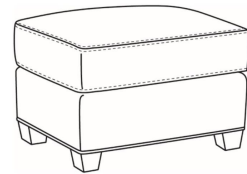

CR LAINE®

STYLE • COMFORT • COLOR

Copley / 1335-SC

DESCRIPTION:	Chair (36W)
OUTSIDE:	36"W x 37"D x 48"H
INSIDE:	23"W x 21.5"D
SEAT:	19.5"H
ARM:	25.5"H
COM:	Plain: 8.00 yds Repeat of 2-14": 10.00 yds Repeat of 15-27": 11.00 yds
WEIGHT:	70 lbs

SC = available slipcovered

Standard Features:

Saddle-Stitched Cushion

May be shown with optional features

COPLEY

Standard Seat Cushion: Mayfair Seat

Also available:

Copley / 1337
Ottoman (27W X 22D)
Outside: 27W x 22D x 17H
Inside: 0W x 0D

Copley / 1337-SC
Slipcovered Ottoman (27W X 22D)
Outside: 27W x 22D x 17H
Inside: 0W x 0D

Copley / 1338
Ott & 1/2 (35.5W X 24D)
Outside: 35.5W x 24D x 19.5H
Inside: 0W x 0D

Copley / 1335
Chair (36W)
Outside: 36W x 37D x 48H
Inside: 23W x 21.5D

Copley / 1335-SW
Swivel Chair (36W)
Outside: 36W x 37D x 48H
Inside: 23W x 21.5D

Copley / 1339
Lounge (49W)
Outside: 49W x 56D x 48H
Inside: 35W x 36D

Copley / 1345
Arm Chair (28W)
Outside: 28W x 31D x 46.5H
Inside: 20W x 18D