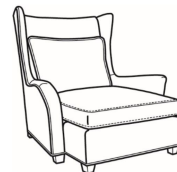

CR LAINE®

STYLE • COMFORT • COLOR

Copley / 1335-SC

DESCRIPTION:	Chair (36W)
OUTSIDE:	36"W x 37"D x 48"H
INSIDE:	23"W x 21.5"D
SEAT:	19.5"H
ARM:	25.5"H
COM:	Plain: 8.00 yds Repeat of 2-14": 10.00 yds Repeat of 15-27": 11.00 yds
WEIGHT:	70 lbs

SC = available slipcovered

Standard Features:

Saddle-Stitched Cushion

May be shown with optional features

COPLEY

Standard Seat Cushion: Mayfair Seat

Also available:

Copley / 1337
Ottoman (27W X 22D)
Outside: 27W x 22D x 17H
Inside: 0W x 0D

Copley / 1337-SC
Slipcovered Ottoman (27W X 22D)
Outside: 27W x 22D x 17H
Inside: 0W x 0D

Copley / 1338
Ott & 1/2 (35.5W X 24D)
Outside: 35.5W x 24D x 19.5H
Inside: 0W x 0D

Copley / 1335
Chair (36W)
Outside: 36W x 37D x 48H
Inside: 23W x 21.5D

Copley / 1335-SW
Swivel Chair (36W)
Outside: 36W x 37D x 48H
Inside: 23W x 21.5D

Copley / 1339
Lounge (49W)
Outside: 49W x 56D x 48H
Inside: 35W x 36D

Copley / 1345
Arm Chair (28W)
Outside: 28W x 31D x 46.5H
Inside: 20W x 18D