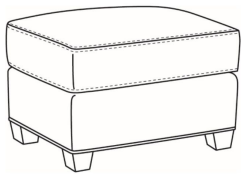

CR LAINE®

STYLE • COMFORT • COLOR

Copley / 1335-SWSC

DESCRIPTION:	Swivel Chair (36W)
OUTSIDE:	36"W x 37"D x 48"H
INSIDE:	23"W x 21.5"D
SEAT:	19.5"H
ARM:	25.5"H
COM:	Plain: 9.00 yds Repeat of 2-14": 11.25 yds Repeat of 15-27": 12.25 yds
WEIGHT:	80 lbs

SC = available slipcovered

Standard Features:

Saddle-Stitched Cushion

May be shown with optional features

COPLEY

Standard Seat Cushion:	Mayfair Seat
Standard Back Pillow:	Fiber Back

Also available:

Copley / 1337
Ottoman (27W X 22D)
Outside: 27W x 22D x 17H
Inside: 0W x 0D

Copley / 1337-SC
Slipcovered Ottoman (27W X 22D)
Outside: 27W x 22D x 17H
Inside: 0W x 0D

Copley / 1338
Ott & 1/2 (35.5W X 24D)
Outside: 35.5W x 24D x 19.5H
Inside: 0W x 0D

Copley / 1335
Chair (36W)
Outside: 36W x 37D x 48H
Inside: 23W x 21.5D

Copley / 1335-SW
Swivel Chair (36W)
Outside: 36W x 37D x 48H
Inside: 23W x 21.5D

Copley / 1339
Lounger (49W)
Outside: 49W x 56D x 48H
Inside: 35W x 36D

Copley / 1345
Arm Chair (28W)
Outside: 28W x 31D x 46.5H
Inside: 20W x 18D