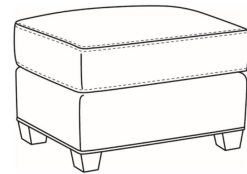

CR LAINE®

STYLE • COMFORT • COLOR

Copley / 1335-SWSC

DESCRIPTION:	Swivel Chair (36W)
OUTSIDE:	36"W x 37"D x 48"H
INSIDE:	23"W x 21.5"D
SEAT:	19.5"H
ARM:	25.5"H
COM:	Plain: 9.00 yds Repeat of 2-14": 11.25 yds Repeat of 15-27": 12.25 yds
WEIGHT:	80 lbs

SC = available slipcovered

Standard Features:

Saddle-Stitched Cushion

May be shown with optional features

COPLEY

Standard Seat Cushion:	Mayfair Seat
Standard Back Pillow:	Fiber Back

Also available:

Copley / 1337
Ottoman (27W X 22D)
Outside: 27W x 22D x 17H
Inside: 0W x 0D

Copley / 1337-SC
Slipcovered Ottoman (27W X 22D)
Outside: 27W x 22D x 17H
Inside: 0W x 0D

Copley / 1338
Ott & 1/2 (35.5W X 24D)
Outside: 35.5W x 24D x 19.5H
Inside: 0W x 0D

Copley / 1335
Chair (36W)
Outside: 36W x 37D x 48H
Inside: 23W x 21.5D

Copley / 1335-SW
Swivel Chair (36W)
Outside: 36W x 37D x 48H
Inside: 23W x 21.5D

Copley / 1339
Lounger (49W)
Outside: 49W x 56D x 48H
Inside: 35W x 36D

Copley / 1345
Arm Chair (28W)
Outside: 28W x 31D x 46.5H
Inside: 20W x 18D