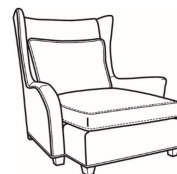

CR LAINE®

STYLE • COMFORT • COLOR

Copley / 1335-SWSC

DESCRIPTION:	Swivel Chair (36W)
OUTSIDE:	36"W x 37"D x 48"H
INSIDE:	23"W x 21.5"D
SEAT:	19.5"H
ARM:	25.5"H
COM:	Plain: 9.00 yds Repeat of 2-14": 11.25 yds Repeat of 15-27": 12.25 yds
WEIGHT:	80 lbs

SC = available slipcovered

Standard Features:

Saddle-Stitched Cushion

May be shown with optional features

COPLEY

Standard Seat Cushion:	Mayfair Seat
Standard Back Pillow:	Fiber Back

Also available:

Copley / 1337
Ottoman (27W X 22D)
Outside: 27W x 22D x 17H
Inside: 0W x 0D

Copley / 1337-SC
Slipcovered Ottoman (27W X 22D)
Outside: 27W x 22D x 17H
Inside: 0W x 0D

Copley / 1338
Ott & 1/2 (35.5W X 24D)
Outside: 35.5W x 24D x 19.5H
Inside: 0W x 0D

Copley / 1335
Chair (36W)
Outside: 36W x 37D x 48H
Inside: 23W x 21.5D

Copley / 1335-SW
Swivel Chair (36W)
Outside: 36W x 37D x 48H
Inside: 23W x 21.5D

Copley / 1339
Lounger (49W)
Outside: 49W x 56D x 48H
Inside: 35W x 36D

Copley / 1345
Arm Chair (28W)
Outside: 28W x 31D x 46.5H
Inside: 20W x 18D