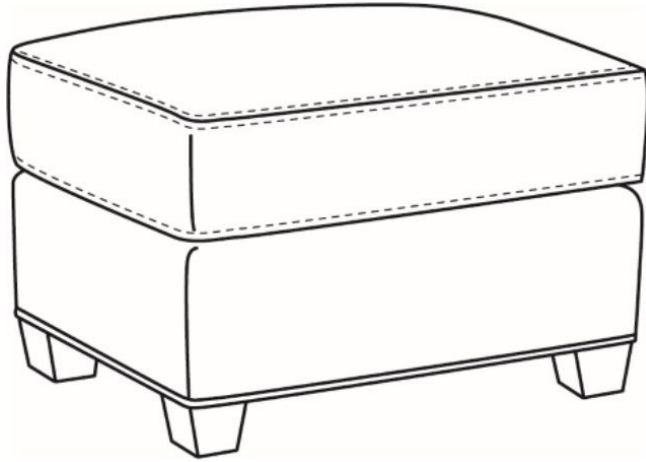

CR LAINE®

STYLE • COMFORT • COLOR

Copley / 1337

DESCRIPTION: Ottoman (27W X 22D)
OUTSIDE: 27"W x 22"D x 17"H
COM: Plain: 3.00 yds
Repeat of 2-14": 3.75 yds
Repeat of 15-27": 4.25 yds
WEIGHT: 27 lbs

Standard Features:

Saddle-Stitched Cushion

May be shown with optional features

Standard Seat Cushion: **COPLEY**
Hallmark Seat