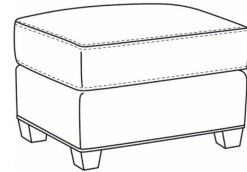

CR LAINE®

STYLE • COMFORT • COLOR

Copley / 1339

DESCRIPTION:	Lounger (49W)
OUTSIDE:	49"W x 56"D x 48"H
INSIDE:	35"W x 36"D
SEAT:	21"H
ARM:	25.5"H
COM:	Plain: 15.00 yds Repeat of 2-14": 18.75 yds Repeat of 15-27": 20.25 yds
WEIGHT:	125 lbs

SC = available slipcovered

Standard Features:

- Knife Edge Back
- Saddle-Stitched Cushion
- May be shown with optional features

COPLEY

Standard Seat Cushion: Mayfair Seat
Standard Back Pillow: Legacy Down Back

Also available:

Copley / 1337
Ottoman (27W X 22D)
Outside: 27W x 22D x 17H
Inside: 0W x 0D

Copley / 1337-SC
Slipcovered Ottoman (27W X 22D)
Outside: 27W x 22D x 17H
Inside: 0W x 0D

Copley / 1338
Ott & 1/2 (35.5W X 24D)
Outside: 35.5W x 24D x 19.5H
Inside: 0W x 0D

Copley / 1335
Chair (36W)
Outside: 36W x 37D x 48H
Inside: 23W x 21.5D

Copley / 1335-SW
Swivel Chair (36W)
Outside: 36W x 37D x 48H
Inside: 23W x 21.5D

Copley / 1345
Arm Chair (28W)
Outside: 28W x 31D x 46.5H
Inside: 20W x 18D