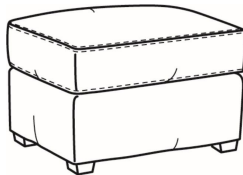

CR LAINE®

STYLE • COMFORT • COLOR

Copley / 1339

DESCRIPTION:	Lounger (49W)
OUTSIDE:	49"W x 56"D x 48"H
INSIDE:	35"W x 36"D
SEAT:	21"H
ARM:	25.5"H
COM:	Plain: 15.00 yds Repeat of 2-14": 18.75 yds Repeat of 15-27": 20.25 yds
WEIGHT:	125 lbs

SC = available slipcovered

Standard Features:

- Knife Edge Back
- Saddle-Stitched Cushion
- May be shown with optional features

COPLEY

Standard Seat Cushion: Mayfair Seat
Standard Back Pillow: Legacy Down Back

Also available:

Copley / 1337
Ottoman (27W X 22D)
Outside: 27W x 22D x 17H
Inside: 0W x 0D

Copley / 1337-SC
Slipcovered Ottoman (27W X 22D)
Outside: 27W x 22D x 17H
Inside: 0W x 0D

Copley / 1338
Ott & 1/2 (35.5W X 24D)
Outside: 35.5W x 24D x 19.5H
Inside: 0W x 0D

Copley / 1335
Chair (36W)
Outside: 36W x 37D x 48H
Inside: 23W x 21.5D

Copley / 1335-SW
Swivel Chair (36W)
Outside: 36W x 37D x 48H
Inside: 23W x 21.5D

Copley / 1345
Arm Chair (28W)
Outside: 28W x 31D x 46.5H
Inside: 20W x 18D