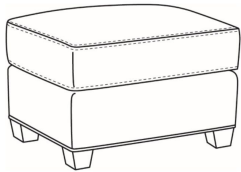

CR LAINE®

STYLE • COMFORT • COLOR

Copley / 1339

DESCRIPTION:	Lounger (49W)
OUTSIDE:	49"W x 56"D x 48"H
INSIDE:	35"W x 36"D
SEAT:	21"H
ARM:	25.5"H
COM:	Plain: 15.00 yds Repeat of 2-14": 18.75 yds Repeat of 15-27": 20.25 yds
WEIGHT:	125 lbs

SC = available slipcovered

Standard Features:

- Knife Edge Back
- Saddle-Stitched Cushion
- May be shown with optional features

COPLEY

Standard Seat Cushion: Mayfair Seat
Standard Back Pillow: Legacy Down Back

Also available:

Copley / 1337
Ottoman (27W X 22D)
Outside: 27W x 22D x 17H
Inside: 0W x 0D

Copley / 1337-SC
Slipcovered Ottoman (27W X 22D)
Outside: 27W x 22D x 17H
Inside: 0W x 0D

Copley / 1338
Ott & 1/2 (35.5W X 24D)
Outside: 35.5W x 24D x 19.5H
Inside: 0W x 0D

Copley / 1335
Chair (36W)
Outside: 36W x 37D x 48H
Inside: 23W x 21.5D

Copley / 1335-SW
Swivel Chair (36W)
Outside: 36W x 37D x 48H
Inside: 23W x 21.5D

Copley / 1345
Arm Chair (28W)
Outside: 28W x 31D x 46.5H
Inside: 20W x 18D