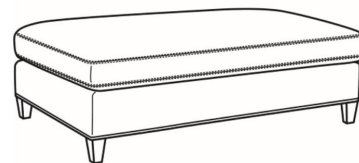

Studio / L1444-08
Leather Rect Ottoman (51W X 32.5D)
Outside: 51W x 32.5D x 17.5H
Inside: 0W x 0D