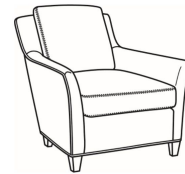

CR LAINE®

STYLE • COMFORT • COLOR

Studio / 1444-00B

DESCRIPTION:	Sofa (83W)
OUTSIDE:	83"W x 40"D x 34"H
INSIDE:	75"W x 22"D
SEAT:	19.5"H
ARM:	23"H
BACK RAIL:	32"H
THROW PILLOWS:	2 - 20"
COM:	Plain: 16.00 yds Repeat of 2-14": 20.00 yds Repeat of 15-27": 21.75 yds
WEIGHT:	135 lbs

L = available in leather

Standard Features:

Knife Edge Back

Saddle-Stitched

May be shown with optional features

STUDIO

Standard Seat Cushion:	Comfort Down Seat
Standard Back Pillow:	Legacy Down Back

Also available:

Studio / 1444-01B
Long Sofa (92W)
Outside: 92W x 40D x 34H
Inside: 84W x 22D

Studio / 1444-04
Settee (68W)
Outside: 68W x 40D x 34H
Inside: 60W x 22D

Studio / 1444-05
Chair (30.5W)
Outside: 30.5W x 40D x 34H
Inside: 22.5W x 21D