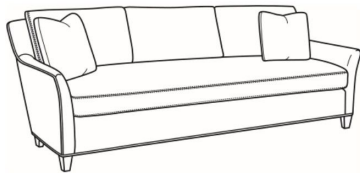

CR LAINE®

STYLE • COMFORT • COLOR

Studio / 1444-00B

DESCRIPTION:	Sofa (83W)
OUTSIDE:	83"W x 40"D x 34"H
INSIDE:	75"W x 22"D
SEAT:	19.5"H
ARM:	23"H
BACK RAIL:	32"H
THROW PILLOWS:	2 - 20"
COM:	Plain: 16.00 yds Repeat of 2-14": 20.00 yds Repeat of 15-27": 21.75 yds
WEIGHT:	135 lbs

L = available in leather

Standard Features:

Knife Edge Back

Saddle-Stitched

May be shown with optional features

STUDIO

Standard Seat Cushion:	Comfort Down Seat
Standard Back Pillow:	Legacy Down Back

Also available:

Studio / 1444-01B
Long Sofa (92W)
Outside: 92W x 40D x 34H
Inside: 84W x 22D

Studio / 1444-04
Settee (68W)
Outside: 68W x 40D x 34H
Inside: 60W x 22D

Studio / 1444-05
Chair (30.5W)
Outside: 30.5W x 40D x 34H
Inside: 22.5W x 21D