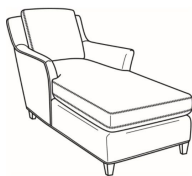

Studio / 1444-09
Chaise (30.5W)
Outside: 30.5W x 64D x 34H
Inside: 22.5W x 45D