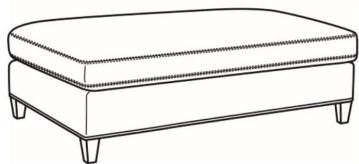

L = available in leather

Standard Features:

Knife Edge Back

Saddle-Stitched

May be shown with optional features

STUDIO

Standard Seat Cushion:	Comfort Down Seat
Standard Back Pillow:	Legacy Down Back

Also available:

Studio / 1444-01B
Long Sofa (92W)
Outside: 92W x 40D x 34H
Inside: 84W x 22D

Studio / 1444-04
Settee (68W)
Outside: 68W x 40D x 34H
Inside: 60W x 22D

Studio / 1444-05
Chair (30.5W)
Outside: 30.5W x 40D x 34H
Inside: 22.5W x 21D

Studio / 1444-05SW
Swivel Chair (30.5W)
Outside: 30.5W x 40D x 34H
Inside: 22.5W x 21D

Studio / 1444-06
Chair & 1/2 (46W)
Outside: 46W x 40D x 34H
Inside: 37.5W x 21D

Studio / 1444-06SW
Chair & 1/2 Swivel (46W)
Outside: 46W x 40D x 34H
Inside: 37.5W x 21D