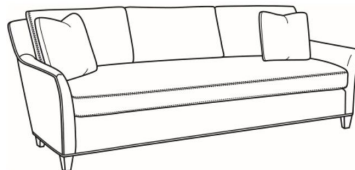

CR LAINE®

STYLE • COMFORT • COLOR

Studio / 1444-04

DESCRIPTION:	Settee (68W)
OUTSIDE:	68"W x 40"D x 34"H
INSIDE:	60"W x 22"D
SEAT:	19.5"H
ARM:	23"H
BACK RAIL:	32"H
COM:	Plain: 12.00 yds Repeat of 2-14": 15.00 yds Repeat of 15-27": 16.25 yds
WEIGHT:	90 lbs

L = available in leather

Standard Features:

Knife Edge Back

Saddle-Stitched

May be shown with optional features

STUDIO

Standard Seat Cushion:	Comfort Down Seat
Standard Back Pillow:	Legacy Down Back

Also available:

Studio / 1444-00B
Sofa (83W)
Outside: 83W x 40D x 34H
Inside: 75W x 22D

Studio / 1444-01B
Long Sofa (92W)
Outside: 92W x 40D x 34H
Inside: 84W x 22D

Studio / 1444-05
Chair (30.5W)
Outside: 30.5W x 40D x 34H
Inside: 22.5W x 21D