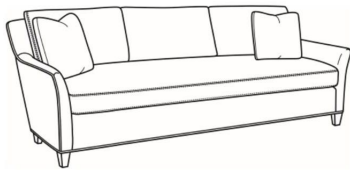

CR LAINE®

STYLE • COMFORT • COLOR

Studio / 1444-04

DESCRIPTION:	Settee (68W)
OUTSIDE:	68"W x 40"D x 34"H
INSIDE:	60"W x 22"D
SEAT:	19.5"H
ARM:	23"H
BACK RAIL:	32"H
COM:	Plain: 12.00 yds Repeat of 2-14": 15.00 yds Repeat of 15-27": 16.25 yds
WEIGHT:	90 lbs

L = available in leather

Standard Features:

Knife Edge Back

Saddle-Stitched

May be shown with optional features

STUDIO

Standard Seat Cushion:	Comfort Down Seat
Standard Back Pillow:	Legacy Down Back

Also available:

Studio / 1444-00B
Sofa (83W)
Outside: 83W x 40D x 34H
Inside: 75W x 22D

Studio / 1444-01B
Long Sofa (92W)
Outside: 92W x 40D x 34H
Inside: 84W x 22D

Studio / 1444-05
Chair (30.5W)
Outside: 30.5W x 40D x 34H
Inside: 22.5W x 21D