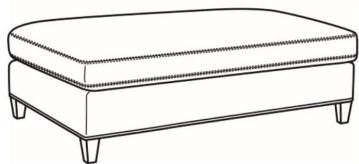

CR LAINE®

STYLE • COMFORT • COLOR

Studio / 1444-04

DESCRIPTION:	Settee (68W)
OUTSIDE:	68"W x 40"D x 34"H
INSIDE:	60"W x 22"D
SEAT:	19.5"H
ARM:	23"H
BACK RAIL:	32"H
COM:	Plain: 12.00 yds Repeat of 2-14": 15.00 yds Repeat of 15-27": 16.25 yds
WEIGHT:	90 lbs

L = available in leather

Standard Features:

Knife Edge Back

Saddle-Stitched

May be shown with optional features

STUDIO

Standard Seat Cushion:	Comfort Down Seat
Standard Back Pillow:	Legacy Down Back

Also available:

Studio / 1444-00B
Sofa (83W)
Outside: 83W x 40D x 34H
Inside: 75W x 22D

Studio / 1444-01B
Long Sofa (92W)
Outside: 92W x 40D x 34H
Inside: 84W x 22D

Studio / 1444-05
Chair (30.5W)
Outside: 30.5W x 40D x 34H
Inside: 22.5W x 21D

Studio / 1444-05SW
Swivel Chair (30.5W)
Outside: 30.5W x 40D x 34H
Inside: 22.5W x 21D

Studio / 1444-06
Chair & 1/2 (46W)
Outside: 46W x 40D x 34H
Inside: 37.5W x 21D

Studio / 1444-06SW
Chair & 1/2 Swivel (46W)
Outside: 46W x 40D x 34H
Inside: 37.5W x 21D