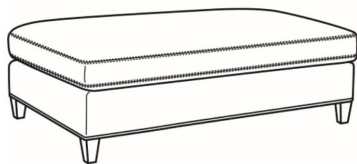

L = available in leather

Standard Features:

Knife Edge Back

Saddle-Stitched

May be shown with optional features

STUDIO

Standard Seat Cushion:	Comfort Down Seat
Standard Back Pillow:	Legacy Down Back

Also available:

Studio / 1444-00B
Sofa (83W)
Outside: 83W x 40D x 34H
Inside: 75W x 22D

Studio / 1444-01B
Long Sofa (92W)
Outside: 92W x 40D x 34H
Inside: 84W x 22D

Studio / 1444-04
Settee (68W)
Outside: 68W x 40D x 34H
Inside: 60W x 22D

Studio / 1444-05
Chair (30.5W)
Outside: 30.5W x 40D x 34H
Inside: 22.5W x 21D

Studio / 1444-05SW
Swivel Chair (30.5W)
Outside: 30.5W x 40D x 34H
Inside: 22.5W x 21D

Studio / 1444-06SW
Chair & 1/2 Swivel (46W)
Outside: 46W x 40D x 34H
Inside: 37.5W x 21D