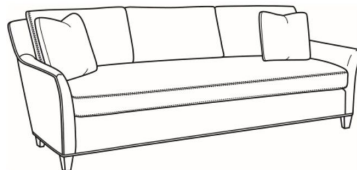

## Studio / 1444-09

DESCRIPTION:	Chaise (30.5W)
OUTSIDE:	30.5"W x 64"D x 34"H
INSIDE:	22.5"W x 45"D
SEAT:	19.5"H
ARM:	23"H
BACK RAIL:	32"H
COM:	Plain: 10.00 yds Repeat of 2-14": 12.50 yds Repeat of 15-27": 13.50 yds
WEIGHT:	75 lbs

### Standard Features:

Knife Edge Back

Saddle-Stitched

May be shown with optional features

## STUDIO

Standard Seat Cushion:	Comfort Down Seat
Standard Back Pillow:	Legacy Down Back

Also available:

Studio / 1444-00B  
Sofa (83W)  
Outside: 83W x 40D x 34H  
Inside: 75W x 22D

Studio / 1444-01B  
Long Sofa (92W)  
Outside: 92W x 40D x 34H  
Inside: 84W x 22D