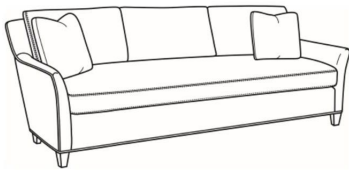

## Studio / 1444-09

DESCRIPTION:	Chaise (30.5W)
OUTSIDE:	30.5"W x 64"D x 34"H
INSIDE:	22.5"W x 45"D
SEAT:	19.5"H
ARM:	23"H
BACK RAIL:	32"H
COM:	Plain: 10.00 yds Repeat of 2-14": 12.50 yds Repeat of 15-27": 13.50 yds
WEIGHT:	75 lbs

### Standard Features:

Knife Edge Back

Saddle-Stitched

May be shown with optional features

## STUDIO

Standard Seat Cushion:	Comfort Down Seat
Standard Back Pillow:	Legacy Down Back

Also available:

Studio / 1444-00B  
Sofa (83W)  
Outside: 83W x 40D x 34H  
Inside: 75W x 22D

Studio / 1444-01B  
Long Sofa (92W)  
Outside: 92W x 40D x 34H  
Inside: 84W x 22D