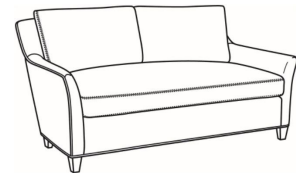

## Studio / 1444-09

DESCRIPTION:	Chaise (30.5W)
OUTSIDE:	30.5"W x 64"D x 34"H
INSIDE:	22.5"W x 45"D
SEAT:	19.5"H
ARM:	23"H
BACK RAIL:	32"H
COM:	Plain: 10.00 yds Repeat of 2-14": 12.50 yds Repeat of 15-27": 13.50 yds
WEIGHT:	75 lbs

## STUDIO

Standard Seat Cushion:	Comfort Down Seat
Standard Back Pillow:	Legacy Down Back

Also available:

Studio / 1444-00B  
Sofa (83W)  
Outside: 83W x 40D x 34H  
Inside: 75W x 22D

Studio / 1444-01B  
Long Sofa (92W)  
Outside: 92W x 40D x 34H  
Inside: 84W x 22D

Studio / 1444-04  
Settee (68W)  
Outside: 68W x 40D x 34H  
Inside: 60W x 22D

Studio / 1444-05  
Chair (30.5W)  
Outside: 30.5W x 40D x 34H  
Inside: 22.5W x 21D

Studio / 1444-05SW  
Swivel Chair (30.5W)  
Outside: 30.5W x 40D x 34H  
Inside: 22.5W x 21D