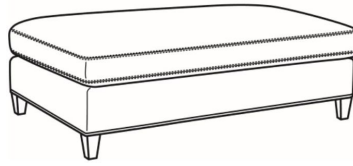

Studio / 1444-08
Rect Ottoman (51W X 32.5D)
Outside: 51W x 32.5D x 17.5H
Inside: 0W x 0D