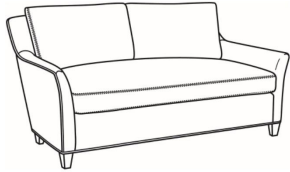

Studio / L1444-04
Leather Settee (68W)
Outside: 68W x 40D x 34H
Inside: 60W x 22D