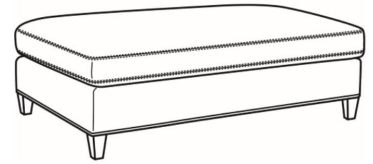

Studio / L1444-08
Leather Rect Ottoman (51W X 32.5D)
Outside: 51W x 32.5D x 17.5H
Inside: 0W x 0D