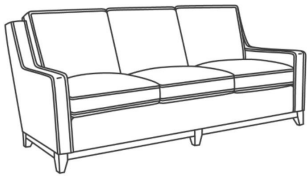

Also available:

Carter / 1480

Sofa (80.5W)

Outside: 80.5W x 38D x 38H

Inside: 71.5W x 22D