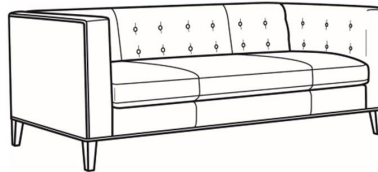

CR LAINE®

STYLE • COMFORT • COLOR

Fletcher / 1550-00B

DESCRIPTION:	Sofa (82W)
OUTSIDE:	82"W x 35.5"D x 30"H
INSIDE:	69"W x 24"D
SEAT:	19.5"H
ARM:	30"H
BACK RAIL:	30"H
COM:	Plain: 13.00 yds Repeat of 2-14": 16.25 yds Repeat of 15-27": 17.75 yds
WEIGHT:	170 lbs

L = available in leather

Standard Features:

Tight back with Button Detail

Weltless

May be shown with optional features

FLETCHER

Standard Seat Cushion: Hallmark Seat

Also available:

Fletcher / 1550-01B
Sofa (100W)
Outside: 100W x 35.5D x 30H
Inside: 87W x 24D

Fletcher / L1550-00B
Leather Sofa (82W)
Outside: 82W x 35.5D x 30H
Inside: 69W x 24D

Fletcher / L1550-01B
Leather Sofa (100W)
Outside: 100W x 35.5D x 30H
Inside: 87W x 24D