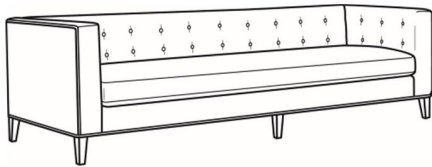

CR LAINE®

STYLE • COMFORT • COLOR

Fletcher / 1550-00B

DESCRIPTION:	Sofa (82W)
OUTSIDE:	82"W x 35.5"D x 30"H
INSIDE:	69"W x 24"D
SEAT:	19.5"H
ARM:	30"H
BACK RAIL:	30"H
COM:	Plain: 13.00 yds Repeat of 2-14": 16.25 yds Repeat of 15-27": 17.75 yds
WEIGHT:	170 lbs

L = available in leather

Standard Features:

Tight back with Button Detail

Weltless

May be shown with optional features

FLETCHER

Standard Seat Cushion: Hallmark Seat

Also available:

Fletcher / 1550-01B
Sofa (100W)
Outside: 100W x 35.5D x 30H
Inside: 87W x 24D

Fletcher / L1550-00B
Leather Sofa (82W)
Outside: 82W x 35.5D x 30H
Inside: 69W x 24D

Fletcher / L1550-01B
Leather Sofa (100W)
Outside: 100W x 35.5D x 30H
Inside: 87W x 24D