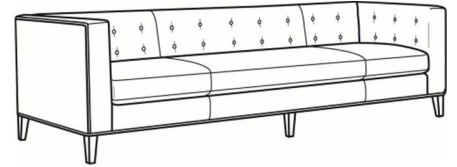

CR LAINE®

STYLE • COMFORT • COLOR

Fletcher / 1550-00B

DESCRIPTION:	Sofa (82W)
OUTSIDE:	82"W x 35.5"D x 30"H
INSIDE:	69"W x 24"D
SEAT:	19.5"H
ARM:	30"H
BACK RAIL:	30"H
COM:	Plain: 13.00 yds Repeat of 2-14": 16.25 yds Repeat of 15-27": 17.75 yds
WEIGHT:	170 lbs

L = available in leather

Standard Features:

Tight back with Button Detail

Weltless

May be shown with optional features

FLETCHER

Standard Seat Cushion: Hallmark Seat

Also available:

Fletcher / 1550-01B
Sofa (100W)
Outside: 100W x 35.5D x 30H
Inside: 87W x 24D

Fletcher / L1550-00B
Leather Sofa (82W)
Outside: 82W x 35.5D x 30H
Inside: 69W x 24D

Fletcher / L1550-01B
Leather Sofa (100W)
Outside: 100W x 35.5D x 30H
Inside: 87W x 24D