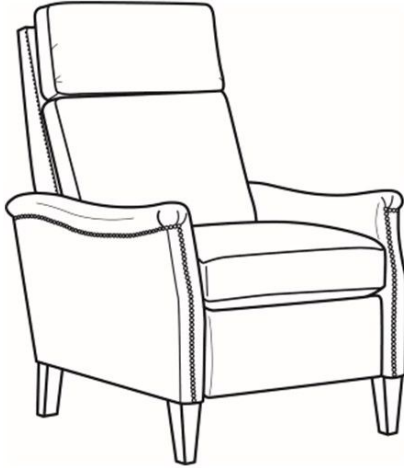

CR LAINE®

STYLE • COMFORT • COLOR

Luke / 1675-05MR

DESCRIPTION:	Manual Recliner (29W)
OUTSIDE:	29"W x 37"D x 43"H
INSIDE:	21"W x 21"D
SEAT:	20.5"H
ARM:	24.5"H
BACK RAIL:	40.5"H
COM:	Plain: 8.00 yds Repeat of 2-14": 10.00 yds Repeat of 15-27": 11.00 yds
WEIGHT:	105 lbs

L = available in leather

Standard Features:

Semi-Attached Box Border Back

Weltless

Standard with small nail trim

Allow 18" distance from wall for full reclining position. Fully Reclined Depth: 70D

May be shown with optional features

LUKE

Standard Seat Cushion: Hallmark Seat
Standard Back Pillow: Poly-Dacron Back

Also available:

Luke / 1675-05PR
Power Recliner (29W)
Outside: 29W x 37D x 43H
Inside: 21W x 21D

Luke / L1675-05MR
Leather Manual Recliner (29W)
Outside: 29W x 37D x 43H
Inside: 21W x 21D

Luke / L1675-05PR
Leather Power Recliner (29W)
Outside: 29W x 37D x 43H
Inside: 21W x 21D