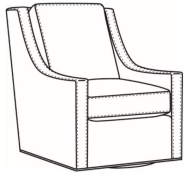

## Heath / 1725

DESCRIPTION:	Chair (30W)
OUTSIDE:	30"W x 39"D x 40"H
INSIDE:	22"W x 21.5"D
SEAT:	20"H
ARM:	25"H
BACK RAIL:	36"H
COM:	Plain: 9.00 yds Repeat of 2-14": 11.25 yds Repeat of 15-27": 12.25 yds
WEIGHT:	75 lbs

### Also available:

Heath / L1727  
Leather Ottoman (27W X 22D)  
Outside: 27W x 22D x 17H  
Inside: 0W x 0D

Heath / 1727  
Ottoman (27W X 22D)  
Outside: 27W x 22D x 17H  
Inside: 0W x 0D

Heath / 1725-05MR  
Manual Recliner (30.5W)  
Outside: 30.5W x 41D x 40H  
Inside: 22W x 20D

Heath / 1725-05PR  
Power Recliner (30.5W)  
Outside: 30.5W x 41D x 40H  
Inside: 22W x 20D

Heath / 1725-LP  
Chair (30W)  
Outside: 30W x 39D x 40H  
Inside: 22W x 21.5D

Heath / 1725-SG  
Swivel Glider (30W)  
Outside: 30W x 39D x 40H  
Inside: 22W x 21.5D

Heath / 1725-SGLP  
Swivel Glider (30W)  
Outside: 30W x 39D x 40H  
Inside: 22W x 21.5D

Heath / 1725-SW  
Swivel Chair (30W)  
Outside: 30W x 39D x 40H  
Inside: 22W x 21.5D

Heath / 1725-SWLP  
Swivel Chair (30W)  
Outside: 30W x 39D x 40H  
Inside: 22W x 21.5D