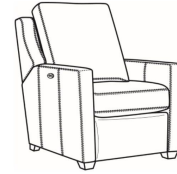

## Heath / 1725

DESCRIPTION:	Chair (30W)
OUTSIDE:	30"W x 39"D x 40"H
INSIDE:	22"W x 21.5"D
SEAT:	20"H
ARM:	25"H
BACK RAIL:	36"H
COM:	Plain: 9.00 yds Repeat of 2-14": 11.25 yds Repeat of 15-27": 12.25 yds
WEIGHT:	75 lbs

Heath / 1725-05PR  
Power Recliner (30.5W)  
Outside: 30.5W x 41D x 40H  
Inside: 22W x 20D

Heath / 1725-LP  
Chair (30W)  
Outside: 30W x 39D x 40H  
Inside: 22W x 21.5D

Heath / 1725-SG  
Swivel Glider (30W)  
Outside: 30W x 39D x 40H  
Inside: 22W x 21.5D

Heath / 1725-SGLP  
Swivel Glider (30W)  
Outside: 30W x 39D x 40H  
Inside: 22W x 21.5D

Heath / 1725-SW  
Swivel Chair (30W)  
Outside: 30W x 39D x 40H  
Inside: 22W x 21.5D

Heath / 1725-SWLP  
Swivel Chair (30W)  
Outside: 30W x 39D x 40H  
Inside: 22W x 21.5D

Heath / L1725  
Leather Chair (30W)  
Outside: 30W x 39D x 40H  
Inside: 22W x 21.5D

Heath / L1725-05MR  
Leather Manual Recliner (30.5W)  
Outside: 30.5W x 41D x 40H  
Inside: 22W x 20D

Heath / L1725-05PR  
Leather Power Recliner (30.5W)  
Outside: 30.5W x 41D x 40H  
Inside: 22W x 20D