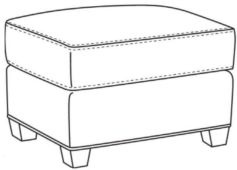

## Heath / 1725

DESCRIPTION:	Chair (30W)
OUTSIDE:	30"W x 39"D x 40"H
INSIDE:	22"W x 21.5"D
SEAT:	20"H
ARM:	25"H
BACK RAIL:	36"H
COM:	Plain: 9.00 yds Repeat of 2-14": 11.25 yds Repeat of 15-27": 12.25 yds
WEIGHT:	75 lbs

### Standard Features:

Semi-Attached Box Border Back

Saddle-Stitched

May be shown with optional features

### Also available:

Heath / L1727  
Leather Ottoman (27W X 22D)  
Outside: 27W x 22D x 17H  
Inside: 0W x 0D

Heath / 1727  
Ottoman (27W X 22D)  
Outside: 27W x 22D x 17H  
Inside: 0W x 0D

Heath / 1725-05MR  
Manual Recliner (30.5W)  
Outside: 30.5W x 41D x 40H  
Inside: 22W x 20D

Heath / 1725-05PR  
Power Recliner (30.5W)  
Outside: 30.5W x 41D x 40H  
Inside: 22W x 20D

Heath / 1725-LP  
Chair (30W)  
Outside: 30W x 39D x 40H  
Inside: 22W x 21.5D

Heath / 1725-SG  
Swivel Glider (30W)  
Outside: 30W x 39D x 40H  
Inside: 22W x 21.5D