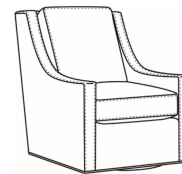

## Heath / 1725

DESCRIPTION:	Chair (30W)
OUTSIDE:	30"W x 39"D x 40"H
INSIDE:	22"W x 21.5"D
SEAT:	20"H
ARM:	25"H
BACK RAIL:	36"H
COM:	Plain: 9.00 yds Repeat of 2-14": 11.25 yds Repeat of 15-27": 12.25 yds
WEIGHT:	75 lbs

### Also available:

Heath / L1727  
Leather Ottoman (27W X 22D)  
Outside: 27W x 22D x 17H  
Inside: 0W x 0D

Heath / 1727  
Ottoman (27W X 22D)  
Outside: 27W x 22D x 17H  
Inside: 0W x 0D

Heath / 1725-05MR  
Manual Recliner (30.5W)  
Outside: 30.5W x 41D x 40H  
Inside: 22W x 20D

Heath / 1725-05PR  
Power Recliner (30.5W)  
Outside: 30.5W x 41D x 40H  
Inside: 22W x 20D

Heath / 1725-LP  
Chair (30W)  
Outside: 30W x 39D x 40H  
Inside: 22W x 21.5D

Heath / 1725-SG  
Swivel Glider (30W)  
Outside: 30W x 39D x 40H  
Inside: 22W x 21.5D

Heath / 1725-SGLP  
Swivel Glider (30W)  
Outside: 30W x 39D x 40H  
Inside: 22W x 21.5D

Heath / 1725-SW  
Swivel Chair (30W)  
Outside: 30W x 39D x 40H  
Inside: 22W x 21.5D

Heath / 1725-SWLP  
Swivel Chair (30W)  
Outside: 30W x 39D x 40H  
Inside: 22W x 21.5D