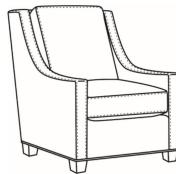

## Heath / 1725

DESCRIPTION:	Chair (30W)
OUTSIDE:	30"W x 39"D x 40"H
INSIDE:	22"W x 21.5"D
SEAT:	20"H
ARM:	25"H
BACK RAIL:	36"H
COM:	Plain: 9.00 yds Repeat of 2-14": 11.25 yds Repeat of 15-27": 12.25 yds
WEIGHT:	75 lbs

### Also available:

Heath / L1727  
Leather Ottoman (27W X 22D)  
Outside: 27W x 22D x 17H  
Inside: 0W x 0D

Heath / 1727  
Ottoman (27W X 22D)  
Outside: 27W x 22D x 17H  
Inside: 0W x 0D

Heath / 1725-05MR  
Manual Recliner (30.5W)  
Outside: 30.5W x 41D x 40H  
Inside: 22W x 20D

Heath / 1725-05PR  
Power Recliner (30.5W)  
Outside: 30.5W x 41D x 40H  
Inside: 22W x 20D

Heath / 1725-LP  
Chair (30W)  
Outside: 30W x 39D x 40H  
Inside: 22W x 21.5D

Heath / 1725-SG  
Swivel Glider (30W)  
Outside: 30W x 39D x 40H  
Inside: 22W x 21.5D

Heath / 1725-SGLP  
Swivel Glider (30W)  
Outside: 30W x 39D x 40H  
Inside: 22W x 21.5D

Heath / 1725-SW  
Swivel Chair (30W)  
Outside: 30W x 39D x 40H  
Inside: 22W x 21.5D

Heath / 1725-SWLP  
Swivel Chair (30W)  
Outside: 30W x 39D x 40H  
Inside: 22W x 21.5D