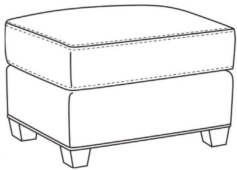

CR LAINE®

STYLE • COMFORT • COLOR

Heath / 1725-LP

DESCRIPTION:	Chair (30W)
OUTSIDE:	30"W x 39"D x 40"H
INSIDE:	22"W x 21.5"D
SEAT:	20"H
ARM:	25"H
BACK RAIL:	36"H
COM:	Plain: 9.00 yds Repeat of 2-14": 11.25 yds Repeat of 15-27": 12.25 yds
WEIGHT:	75 lbs

L = available in leather

Standard Features:

Loose Pillow Box Border Back

Saddle-Stitched

May be shown with optional features

HEATH

Standard Seat Cushion:	Hallmark Seat
Standard Back Pillow:	Fiber Back

Also available:

Heath / L1727
Leather Ottoman (27W X 22D)
Outside: 27W x 22D x 17H
Inside: 0W x 0D

Heath / 1727
Ottoman (27W X 22D)
Outside: 27W x 22D x 17H
Inside: 0W x 0D

Heath / 1725
Chair (30W)
Outside: 30W x 39D x 40H
Inside: 22W x 21.5D

Heath / 1725-05MR
Manual Recliner (30.5W)
Outside: 30.5W x 41D x 40H
Inside: 22W x 20D

Heath / 1725-05PR
Power Recliner (30.5W)
Outside: 30.5W x 41D x 40H
Inside: 22W x 20D

Heath / 1725-SG
Swivel Glider (30W)
Outside: 30W x 39D x 40H
Inside: 22W x 21.5D