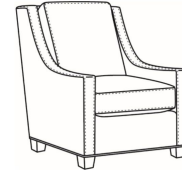

CR LAINE®

STYLE • COMFORT • COLOR

Heath / 1725-LP

DESCRIPTION:	Chair (30W)
OUTSIDE:	30"W x 39"D x 40"H
INSIDE:	22"W x 21.5"D
SEAT:	20"H
ARM:	25"H
BACK RAIL:	36"H
COM:	Plain: 9.00 yds Repeat of 2-14": 11.25 yds Repeat of 15-27": 12.25 yds
WEIGHT:	75 lbs

L = available in leather

Standard Features:

Loose Pillow Box Border Back

Saddle-Stitched

May be shown with optional features

HEATH

Standard Seat Cushion:	Hallmark Seat
Standard Back Pillow:	Fiber Back

Also available:

Heath / L1727
Leather Ottoman (27W X 22D)
Outside: 27W x 22D x 17H
Inside: 0W x 0D

Heath / 1727
Ottoman (27W X 22D)
Outside: 27W x 22D x 17H
Inside: 0W x 0D

Heath / 1725
Chair (30W)
Outside: 30W x 39D x 40H
Inside: 22W x 21.5D

Heath / 1725-05MR
Manual Recliner (30.5W)
Outside: 30.5W x 41D x 40H
Inside: 22W x 20D

Heath / 1725-05PR
Power Recliner (30.5W)
Outside: 30.5W x 41D x 40H
Inside: 22W x 20D

Heath / 1725-SG
Swivel Glider (30W)
Outside: 30W x 39D x 40H
Inside: 22W x 21.5D