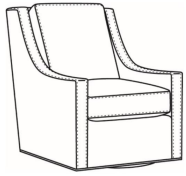

CR LAINE®

STYLE • COMFORT • COLOR

Heath / 1725-LP

DESCRIPTION:	Chair (30W)
OUTSIDE:	30"W x 39"D x 40"H
INSIDE:	22"W x 21.5"D
SEAT:	20"H
ARM:	25"H
BACK RAIL:	36"H
COM:	Plain: 9.00 yds Repeat of 2-14": 11.25 yds Repeat of 15-27": 12.25 yds
WEIGHT:	75 lbs

Heath / L1727
Leather Ottoman (27W X 22D)
Outside: 27W x 22D x 17H
Inside: 0W x 0D

Heath / 1727
Ottoman (27W X 22D)
Outside: 27W x 22D x 17H
Inside: 0W x 0D

Heath / 1725
Chair (30W)
Outside: 30W x 39D x 40H
Inside: 22W x 21.5D

Heath / 1725-05MR
Manual Recliner (30.5W)
Outside: 30.5W x 41D x 40H
Inside: 22W x 20D

Heath / 1725-05PR
Power Recliner (30.5W)
Outside: 30.5W x 41D x 40H
Inside: 22W x 20D

Heath / 1725-SG
Swivel Glider (30W)
Outside: 30W x 39D x 40H
Inside: 22W x 21.5D

Heath / 1725-SGLP
Swivel Glider (30W)
Outside: 30W x 39D x 40H
Inside: 22W x 21.5D

Heath / 1725-SW
Swivel Chair (30W)
Outside: 30W x 39D x 40H
Inside: 22W x 21.5D

Heath / 1725-SWLP
Swivel Chair (30W)
Outside: 30W x 39D x 40H
Inside: 22W x 21.5D