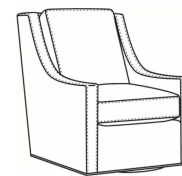

CR LAINE®

STYLE • COMFORT • COLOR

Heath / 1725-LP

DESCRIPTION:	Chair (30W)
OUTSIDE:	30"W x 39"D x 40"H
INSIDE:	22"W x 21.5"D
SEAT:	20"H
ARM:	25"H
BACK RAIL:	36"H
COM:	Plain: 9.00 yds Repeat of 2-14": 11.25 yds Repeat of 15-27": 12.25 yds
WEIGHT:	75 lbs

Heath / L1727
Leather Ottoman (27W X 22D)
Outside: 27W x 22D x 17H
Inside: 0W x 0D

Heath / 1727
Ottoman (27W X 22D)
Outside: 27W x 22D x 17H
Inside: 0W x 0D

Heath / 1725
Chair (30W)
Outside: 30W x 39D x 40H
Inside: 22W x 21.5D

Heath / 1725-05MR
Manual Recliner (30.5W)
Outside: 30.5W x 41D x 40H
Inside: 22W x 20D

Heath / 1725-05PR
Power Recliner (30.5W)
Outside: 30.5W x 41D x 40H
Inside: 22W x 20D

Heath / 1725-SG
Swivel Glider (30W)
Outside: 30W x 39D x 40H
Inside: 22W x 21.5D

Heath / 1725-SGLP
Swivel Glider (30W)
Outside: 30W x 39D x 40H
Inside: 22W x 21.5D

Heath / 1725-SW
Swivel Chair (30W)
Outside: 30W x 39D x 40H
Inside: 22W x 21.5D

Heath / 1725-SWLP
Swivel Chair (30W)
Outside: 30W x 39D x 40H
Inside: 22W x 21.5D