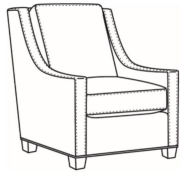

Heath / L1727
Leather Ottoman (27W X 22D)
Outside: 27W x 22D x 17H
Inside: 0W x 0D

Heath / 1727
Ottoman (27W X 22D)
Outside: 27W x 22D x 17H
Inside: 0W x 0D

Heath / 1725
Chair (30W)
Outside: 30W x 39D x 40H
Inside: 22W x 21.5D

Heath / 1725-05MR
Manual Recliner (30.5W)
Outside: 30.5W x 41D x 40H
Inside: 22W x 20D

Heath / 1725-05PR
Power Recliner (30.5W)
Outside: 30.5W x 41D x 40H
Inside: 22W x 20D

Heath / 1725-SG
Swivel Glider (30W)
Outside: 30W x 39D x 40H
Inside: 22W x 21.5D

Heath / 1725-SGLP
Swivel Glider (30W)
Outside: 30W x 39D x 40H
Inside: 22W x 21.5D

Heath / 1725-SW
Swivel Chair (30W)
Outside: 30W x 39D x 40H
Inside: 22W x 21.5D

Heath / 1725-SWLP
Swivel Chair (30W)
Outside: 30W x 39D x 40H
Inside: 22W x 21.5D

Heath / L1725
Leather Chair (30W)
Outside: 30W x 39D x 40H
Inside: 22W x 21.5D

Heath / L1725-05MR
Leather Manual Recliner (30.5W)
Outside: 30.5W x 41D x 40H
Inside: 22W x 20D

Heath / L1725-05PR
Leather Power Recliner (30.5W)
Outside: 30.5W x 41D x 40H
Inside: 22W x 20D