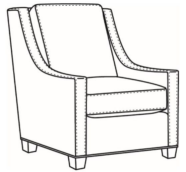

## Heath / 1725-05PR

DESCRIPTION:	Power Recliner (30.5W)
OUTSIDE:	30.5"W x 41"D x 40"H
INSIDE:	22"W x 20"D
SEAT:	20.5"H
ARM:	25.5"H
BACK RAIL:	36.5"H
COM:	Plain: 9.50 yds Repeat of 2-14": 12.00 yds Repeat of 15-27": 13.00 yds
WEIGHT:	115 lbs

Heath / 1725  
Chair (30W)  
Outside: 30W x 39D x 40H  
Inside: 22W x 21.5D

Heath / 1725-05MR  
Manual Recliner (30.5W)  
Outside: 30.5W x 41D x 40H  
Inside: 22W x 20D

Heath / 1725-LP  
Chair (30W)  
Outside: 30W x 39D x 40H  
Inside: 22W x 21.5D

Heath / 1725-SG  
Swivel Glider (30W)  
Outside: 30W x 39D x 40H  
Inside: 22W x 21.5D

Heath / 1725-SGLP  
 Swivel Glider (30W)  
 Outside: 30W x 39D x 40H  
 Inside: 22W x 21.5D

Heath / 1725-SW  
 Swivel Chair (30W)  
 Outside: 30W x 39D x 40H  
 Inside: 22W x 21.5D

Heath / 1725-SWLP  
 Swivel Chair (30W)  
 Outside: 30W x 39D x 40H  
 Inside: 22W x 21.5D

Heath / L1725  
 Leather Chair (30W)  
 Outside: 30W x 39D x 40H  
 Inside: 22W x 21.5D

Heath / L1725-05MR  
 Leather Manual Recliner (30.5W)  
 Outside: 30.5W x 41D x 40H  
 Inside: 22W x 20D