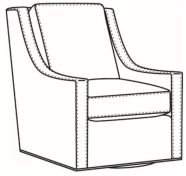

## Heath / 1725-05PR

DESCRIPTION:	Power Recliner (30.5W)
OUTSIDE:	30.5"W x 41"D x 40"H
INSIDE:	22"W x 20"D
SEAT:	20.5"H
ARM:	25.5"H
BACK RAIL:	36.5"H
COM:	Plain: 9.50 yds Repeat of 2-14": 12.00 yds Repeat of 15-27": 13.00 yds
WEIGHT:	115 lbs

Heath / 1725  
Chair (30W)  
Outside: 30W x 39D x 40H  
Inside: 22W x 21.5D

Heath / 1725-05MR  
Manual Recliner (30.5W)  
Outside: 30.5W x 41D x 40H  
Inside: 22W x 20D

Heath / 1725-LP  
Chair (30W)  
Outside: 30W x 39D x 40H  
Inside: 22W x 21.5D

Heath / 1725-SG  
Swivel Glider (30W)  
Outside: 30W x 39D x 40H  
Inside: 22W x 21.5D

Heath / 1725-SGLP  
 Swivel Glider (30W)  
 Outside: 30W x 39D x 40H  
 Inside: 22W x 21.5D

Heath / 1725-SW  
 Swivel Chair (30W)  
 Outside: 30W x 39D x 40H  
 Inside: 22W x 21.5D

Heath / 1725-SWLP  
 Swivel Chair (30W)  
 Outside: 30W x 39D x 40H  
 Inside: 22W x 21.5D

Heath / L1725  
 Leather Chair (30W)  
 Outside: 30W x 39D x 40H  
 Inside: 22W x 21.5D

Heath / L1725-05MR  
 Leather Manual Recliner (30.5W)  
 Outside: 30.5W x 41D x 40H  
 Inside: 22W x 20D