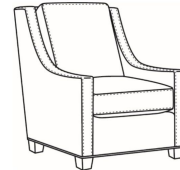

## Heath / 1725-05PR

DESCRIPTION:	Power Recliner (30.5W)
OUTSIDE:	30.5"W x 41"D x 40"H
INSIDE:	22"W x 20"D
SEAT:	20.5"H
ARM:	25.5"H
BACK RAIL:	36.5"H
COM:	Plain: 9.50 yds Repeat of 2-14": 12.00 yds Repeat of 15-27": 13.00 yds
WEIGHT:	115 lbs

## HEATH

Standard Seat Cushion: Hallmark Seat  
Standard Back Pillow: Fiber Back

Also available:

Heath / L1727  
Leather Ottoman (27W X 22D)  
Outside: 27W x 22D x 17H  
Inside: 0W x 0D

Heath / 1727  
Ottoman (27W X 22D)  
Outside: 27W x 22D x 17H  
Inside: 0W x 0D

Heath / 1725  
Chair (30W)  
Outside: 30W x 39D x 40H  
Inside: 22W x 21.5D

Heath / 1725-05MR  
Manual Recliner (30.5W)  
Outside: 30.5W x 41D x 40H  
Inside: 22W x 20D

Heath / 1725-LP  
Chair (30W)  
Outside: 30W x 39D x 40H  
Inside: 22W x 21.5D

Heath / 1725-SG  
Swivel Glider (30W)  
Outside: 30W x 39D x 40H  
Inside: 22W x 21.5D

Heath / 1725-SGLP  
 Swivel Glider (30W)  
 Outside: 30W x 39D x 40H  
 Inside: 22W x 21.5D

Heath / 1725-SW  
 Swivel Chair (30W)  
 Outside: 30W x 39D x 40H  
 Inside: 22W x 21.5D