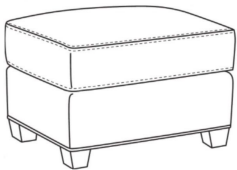

## Heath / 1725-05PR

DESCRIPTION:	Power Recliner (30.5W)
OUTSIDE:	30.5"W x 41"D x 40"H
INSIDE:	22"W x 20"D
SEAT:	20.5"H
ARM:	25.5"H
BACK RAIL:	36.5"H
COM:	Plain: 9.50 yds Repeat of 2-14": 12.00 yds Repeat of 15-27": 13.00 yds
WEIGHT:	115 lbs

### Standard Features:

Semi-Attached Box Border Back

Saddle-Stitched

Allow 18" distance from wall for full reclining position. Fully Reclined Depth: 71.5D

May be shown with optional features

## HEATH

Standard Seat Cushion: Hallmark Seat  
Standard Back Pillow: Fiber Back

Also available:

Heath / L1727  
Leather Ottoman (27W X 22D)  
Outside: 27W x 22D x 17H  
Inside: 0W x 0D

Heath / 1727  
Ottoman (27W X 22D)  
Outside: 27W x 22D x 17H  
Inside: 0W x 0D

Heath / 1725  
Chair (30W)  
Outside: 30W x 39D x 40H  
Inside: 22W x 21.5D

Heath / 1725-05MR  
Manual Recliner (30.5W)  
Outside: 30.5W x 41D x 40H  
Inside: 22W x 20D

Heath / 1725-LP  
Chair (30W)  
Outside: 30W x 39D x 40H  
Inside: 22W x 21.5D