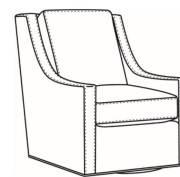

## Heath / 1725-05PR

DESCRIPTION:	Power Recliner (30.5W)
OUTSIDE:	30.5"W x 41"D x 40"H
INSIDE:	22"W x 20"D
SEAT:	20.5"H
ARM:	25.5"H
BACK RAIL:	36.5"H
COM:	Plain: 9.50 yds Repeat of 2-14": 12.00 yds Repeat of 15-27": 13.00 yds
WEIGHT:	115 lbs

## HEATH

Standard Seat Cushion: Hallmark Seat  
Standard Back Pillow: Fiber Back

Also available:

Heath / L1727  
Leather Ottoman (27W X 22D)  
Outside: 27W x 22D x 17H  
Inside: 0W x 0D

Heath / 1727  
Ottoman (27W X 22D)  
Outside: 27W x 22D x 17H  
Inside: 0W x 0D

Heath / 1725  
Chair (30W)  
Outside: 30W x 39D x 40H  
Inside: 22W x 21.5D

Heath / 1725-05MR  
Manual Recliner (30.5W)  
Outside: 30.5W x 41D x 40H  
Inside: 22W x 20D

Heath / 1725-LP  
Chair (30W)  
Outside: 30W x 39D x 40H  
Inside: 22W x 21.5D

Heath / 1725-SG  
Swivel Glider (30W)  
Outside: 30W x 39D x 40H  
Inside: 22W x 21.5D

Heath / 1725-SGLP  
 Swivel Glider (30W)  
 Outside: 30W x 39D x 40H  
 Inside: 22W x 21.5D

Heath / 1725-SW  
 Swivel Chair (30W)  
 Outside: 30W x 39D x 40H  
 Inside: 22W x 21.5D