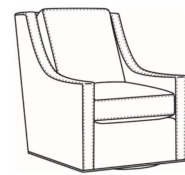

Heath / 1725  
Chair (30W)  
Outside: 30W x 39D x 40H  
Inside: 22W x 21.5D

Heath / 1725-05MR  
Manual Recliner (30.5W)  
Outside: 30.5W x 41D x 40H  
Inside: 22W x 20D

Heath / 1725-LP  
Chair (30W)  
Outside: 30W x 39D x 40H  
Inside: 22W x 21.5D

Heath / 1725-SG  
Swivel Glider (30W)  
Outside: 30W x 39D x 40H  
Inside: 22W x 21.5D

Heath / 1725-SGLP  
 Swivel Glider (30W)  
 Outside: 30W x 39D x 40H  
 Inside: 22W x 21.5D

Heath / 1725-SW  
 Swivel Chair (30W)  
 Outside: 30W x 39D x 40H  
 Inside: 22W x 21.5D

Heath / 1725-SWLP  
 Swivel Chair (30W)  
 Outside: 30W x 39D x 40H  
 Inside: 22W x 21.5D

Heath / L1725  
 Leather Chair (30W)  
 Outside: 30W x 39D x 40H  
 Inside: 22W x 21.5D

Heath / L1725-05MR  
 Leather Manual Recliner (30.5W)  
 Outside: 30.5W x 41D x 40H  
 Inside: 22W x 20D

Heath / L1725-05PR  
 Leather Power Recliner (30.5W)  
 Outside: 30.5W x 41D x 40H  
 Inside: 22W x 20D

Heath / L1725-LP  
 Leather Chair (30W)  
 Outside: 30W x 39D x 40H  
 Inside: 22W x 21.5D

Heath / L1725-LG  
 Leather Swivel Glider (30W)  
 Outside: 30W x 39D x 40H  
 Inside: 22W x 21.5D