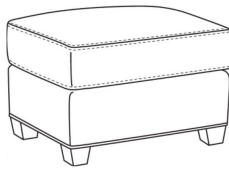

## Heath / 1725-05PR

DESCRIPTION:	Power Recliner (30.5W)
OUTSIDE:	30.5"W x 41"D x 40"H
INSIDE:	22"W x 20"D
SEAT:	20.5"H
ARM:	25.5"H
BACK RAIL:	36.5"H
COM:	Plain: 9.50 yds Repeat of 2-14": 12.00 yds Repeat of 15-27": 13.00 yds
WEIGHT:	115 lbs

### Standard Features:

Semi-Attached Box Border Back

Saddle-Stitched

Allow 18" distance from wall for full reclining position. Fully Reclined Depth: 71.5D

May be shown with optional features

## HEATH

Standard Seat Cushion: Hallmark Seat  
Standard Back Pillow: Fiber Back

Also available:

Heath / L1727  
Leather Ottoman (27W X 22D)  
Outside: 27W x 22D x 17H  
Inside: 0W x 0D

Heath / 1727  
Ottoman (27W X 22D)  
Outside: 27W x 22D x 17H  
Inside: 0W x 0D

Heath / 1725  
Chair (30W)  
Outside: 30W x 39D x 40H  
Inside: 22W x 21.5D

Heath / 1725-05MR  
Manual Recliner (30.5W)  
Outside: 30.5W x 41D x 40H  
Inside: 22W x 20D

Heath / 1725-LP  
Chair (30W)  
Outside: 30W x 39D x 40H  
Inside: 22W x 21.5D