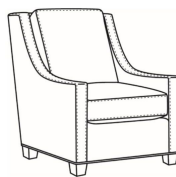

## Heath / 1725-05PR

DESCRIPTION:	Power Recliner (30.5W)
OUTSIDE:	30.5"W x 41"D x 40"H
INSIDE:	22"W x 20"D
SEAT:	20.5"H
ARM:	25.5"H
BACK RAIL:	36.5"H
COM:	Plain: 9.50 yds Repeat of 2-14": 12.00 yds Repeat of 15-27": 13.00 yds
WEIGHT:	115 lbs

## HEATH

Standard Seat Cushion: Hallmark Seat  
Standard Back Pillow: Fiber Back

Also available:

Heath / L1727  
Leather Ottoman (27W X 22D)  
Outside: 27W x 22D x 17H  
Inside: 0W x 0D

Heath / 1727  
Ottoman (27W X 22D)  
Outside: 27W x 22D x 17H  
Inside: 0W x 0D

Heath / 1725  
Chair (30W)  
Outside: 30W x 39D x 40H  
Inside: 22W x 21.5D

Heath / 1725-05MR  
Manual Recliner (30.5W)  
Outside: 30.5W x 41D x 40H  
Inside: 22W x 20D

Heath / 1725-LP  
Chair (30W)  
Outside: 30W x 39D x 40H  
Inside: 22W x 21.5D

Heath / 1725-SG  
Swivel Glider (30W)  
Outside: 30W x 39D x 40H  
Inside: 22W x 21.5D

Heath / 1725-SGLP  
 Swivel Glider (30W)  
 Outside: 30W x 39D x 40H  
 Inside: 22W x 21.5D

Heath / 1725-SW  
 Swivel Chair (30W)  
 Outside: 30W x 39D x 40H  
 Inside: 22W x 21.5D