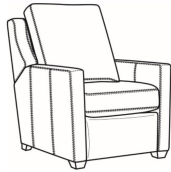

## Heath / 1725-05PR

DESCRIPTION:	Power Recliner (30.5W)
OUTSIDE:	30.5"W x 41"D x 40"H
INSIDE:	22"W x 20"D
SEAT:	20.5"H
ARM:	25.5"H
BACK RAIL:	36.5"H
COM:	Plain: 9.50 yds Repeat of 2-14": 12.00 yds Repeat of 15-27": 13.00 yds
WEIGHT:	115 lbs

Heath / 1725  
Chair (30W)  
Outside: 30W x 39D x 40H  
Inside: 22W x 21.5D

Heath / 1725-05MR  
Manual Recliner (30.5W)  
Outside: 30.5W x 41D x 40H  
Inside: 22W x 20D

Heath / 1725-LP  
Chair (30W)  
Outside: 30W x 39D x 40H  
Inside: 22W x 21.5D

Heath / 1725-SG  
Swivel Glider (30W)  
Outside: 30W x 39D x 40H  
Inside: 22W x 21.5D

Heath / 1725-SGLP  
 Swivel Glider (30W)  
 Outside: 30W x 39D x 40H  
 Inside: 22W x 21.5D

Heath / 1725-SW  
 Swivel Chair (30W)  
 Outside: 30W x 39D x 40H  
 Inside: 22W x 21.5D

Heath / 1725-SWLP  
 Swivel Chair (30W)  
 Outside: 30W x 39D x 40H  
 Inside: 22W x 21.5D

Heath / L1725  
 Leather Chair (30W)  
 Outside: 30W x 39D x 40H  
 Inside: 22W x 21.5D

Heath / L1725-05MR  
 Leather Manual Recliner (30.5W)  
 Outside: 30.5W x 41D x 40H  
 Inside: 22W x 20D