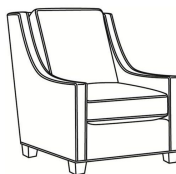

CR LAINE®

STYLE • COMFORT • COLOR

Harper / 1726

DESCRIPTION:	Chair (30W)
OUTSIDE:	30"W x 39"D x 40"H
INSIDE:	22"W x 21.5"D
SEAT:	20"H
ARM:	25"H
BACK RAIL:	36"H
COM:	Plain: 9.00 yds Repeat of 2-14": 11.25 yds Repeat of 15-27": 12.25 yds
WEIGHT:	75 lbs

L = available in leather

Standard Features:

Semi-Attached Box Border Back
May be shown with optional features

HARPER

Standard Seat Cushion: Hallmark Seat
Standard Back Pillow: Fiber Back

Also available:

Harper / L1728
Leather Ottoman (27W X 22D)
Outside: 27W x 22D x 17H
Inside: 0W x 0D

Harper / 1728
Ottoman (27W X 22D)
Outside: 27W x 22D x 17H
Inside: 0W x 0D

Harper / 1726-05MR
Manual Recliner (30.5W)
Outside: 30.5W x 41D x 40H
Inside: 22W x 20D

Harper / 1726-05PR
Power Recliner (30.5W)
Outside: 30.5W x 41D x 40H
Inside: 22W x 20D

Harper / 1726-LP
Chair (30W)
Outside: 30W x 39D x 40H
Inside: 22W x 21.5D

Harper / 1726-SG
Swivel Glider (30W)
Outside: 30W x 39D x 40H
Inside: 22W x 21.5D

Harper / 1726-SGLP
Swivel Glider (30W)
Outside: 30W x 39D x 40H
Inside: 22W x 21.5D