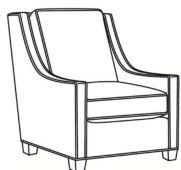

L = available in leather

Standard Features:

Semi-Attached Box Border Back
May be shown with optional features

HARPER

Standard Seat Cushion: Hallmark Seat
Standard Back Pillow: Fiber Back

Also available:

Harper / L1728
Leather Ottoman (27W X 22D)
Outside: 27W x 22D x 17H
Inside: 0W x 0D

Harper / 1728
Ottoman (27W X 22D)
Outside: 27W x 22D x 17H
Inside: 0W x 0D

Harper / 1726-05MR
Manual Recliner (30.5W)
Outside: 30.5W x 41D x 40H
Inside: 22W x 20D

Harper / 1726-05PR
Power Recliner (30.5W)
Outside: 30.5W x 41D x 40H
Inside: 22W x 20D

Harper / 1726-LP
Chair (30W)
Outside: 30W x 39D x 40H
Inside: 22W x 21.5D

Harper / 1726-SG
Swivel Glider (30W)
Outside: 30W x 39D x 40H
Inside: 22W x 21.5D

Harper / 1726-SGLP
Swivel Glider (30W)
Outside: 30W x 39D x 40H
Inside: 22W x 21.5D

Harper / 1726-SW
Swivel Chair (30W)
Outside: 30W x 39D x 40H
Inside: 22W x 21.5D

Harper / 1726-SWLP
Swivel Chair (30W)
Outside: 30W x 39D x 40H
Inside: 22W x 21.5D

Harper / L1726
Leather Chair (30W)
Outside: 30W x 39D x 40H
Inside: 22W x 21.5D