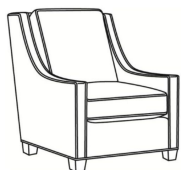

L = available in leather

Standard Features:

Loose Pillow Box Border Back
May be shown with optional features

HARPER

Standard Seat Cushion: Hallmark Seat
Standard Back Pillow: Fiber Back

Also available:

Harper / L1728
Leather Ottoman (27W X 22D)
Outside: 27W x 22D x 17H
Inside: 0W x 0D

Harper / 1728
Ottoman (27W X 22D)
Outside: 27W x 22D x 17H
Inside: 0W x 0D

Harper / 1726
Chair (30W)
Outside: 30W x 39D x 40H
Inside: 22W x 21.5D

Harper / 1726-05MR
Manual Recliner (30.5W)
Outside: 30.5W x 41D x 40H
Inside: 22W x 20D

Harper / 1726-05PR
Power Recliner (30.5W)
Outside: 30.5W x 41D x 40H
Inside: 22W x 20D

Harper / 1726-SG
Swivel Glider (30W)
Outside: 30W x 39D x 40H
Inside: 22W x 21.5D

Harper / 1726-SGLP
Swivel Glider (30W)
Outside: 30W x 39D x 40H
Inside: 22W x 21.5D

Harper / 1726-SW
Swivel Chair (30W)
Outside: 30W x 39D x 40H
Inside: 22W x 21.5D

Harper / 1726-SWLP
Swivel Chair (30W)
Outside: 30W x 39D x 40H
Inside: 22W x 21.5D

Harper / L1726
Leather Chair (30W)
Outside: 30W x 39D x 40H
Inside: 22W x 21.5D