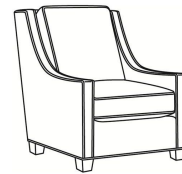

CR LAINE®

STYLE • COMFORT • COLOR

Harper / 1726-LP

DESCRIPTION:	Chair (30W)
OUTSIDE:	30"W x 39"D x 40"H
INSIDE:	22"W x 21.5"D
SEAT:	20"H
ARM:	25"H
BACK RAIL:	36"H
COM:	Plain: 9.00 yds Repeat of 2-14": 11.25 yds Repeat of 15-27": 12.25 yds
WEIGHT:	75 lbs

L = available in leather

Standard Features:

Loose Pillow Box Border Back
May be shown with optional features

HARPER

Standard Seat Cushion: Hallmark Seat
Standard Back Pillow: Fiber Back

Also available:

Harper / L1728
Leather Ottoman (27W X 22D)
Outside: 27W x 22D x 17H
Inside: 0W x 0D

Harper / 1728
Ottoman (27W X 22D)
Outside: 27W x 22D x 17H
Inside: 0W x 0D

Harper / 1726
Chair (30W)
Outside: 30W x 39D x 40H
Inside: 22W x 21.5D

Harper / 1726-05MR
Manual Recliner (30.5W)
Outside: 30.5W x 41D x 40H
Inside: 22W x 20D

Harper / 1726-05PR
Power Recliner (30.5W)
Outside: 30.5W x 41D x 40H
Inside: 22W x 20D

Harper / 1726-SG
Swivel Glider (30W)
Outside: 30W x 39D x 40H
Inside: 22W x 21.5D

Harper / 1726-SGLP
Swivel Glider (30W)
Outside: 30W x 39D x 40H
Inside: 22W x 21.5D