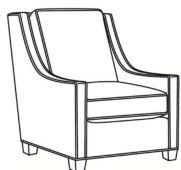

## HARPER

Standard Seat Cushion: Hallmark Seat  
Standard Back Pillow: Fiber Back

Also available:

Harper / L1728  
Leather Ottoman (27W X 22D)  
Outside: 27W x 22D x 17H  
Inside: 0W x 0D

Harper / 1728  
Ottoman (27W X 22D)  
Outside: 27W x 22D x 17H  
Inside: 0W x 0D

Harper / 1726  
Chair (30W)  
Outside: 30W x 39D x 40H  
Inside: 22W x 21.5D

Harper / 1726-05MR  
Manual Recliner (30.5W)  
Outside: 30.5W x 41D x 40H  
Inside: 22W x 20D

Harper / 1726-05PR  
Power Recliner (30.5W)  
Outside: 30.5W x 41D x 40H  
Inside: 22W x 20D

Harper / 1726-LP  
Chair (30W)  
Outside: 30W x 39D x 40H  
Inside: 22W x 21.5D

Harper / 1726-SGLP  
Swivel Glider (30W)  
Outside: 30W x 39D x 40H  
Inside: 22W x 21.5D

Harper / 1726-SW  
Swivel Chair (30W)  
Outside: 30W x 39D x 40H  
Inside: 22W x 21.5D

Harper / 1726-SWLP  
Swivel Chair (30W)  
Outside: 30W x 39D x 40H  
Inside: 22W x 21.5D

Harper / L1726  
Leather Chair (30W)  
Outside: 30W x 39D x 40H  
Inside: 22W x 21.5D

Harper / L1726-05MR  
Leather Manual Recliner (30.5W)  
Outside: 30.5W x 41D x 40H  
Inside: 22W x 20D