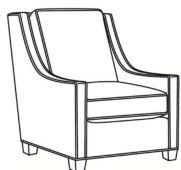

### Also available:

Harper / L1728  
Leather Ottoman (27W X 22D)  
Outside: 27W x 22D x 17H  
Inside: 0W x 0D

Harper / 1728  
Ottoman (27W X 22D)  
Outside: 27W x 22D x 17H  
Inside: 0W x 0D

Harper / 1726  
Chair (30W)  
Outside: 30W x 39D x 40H  
Inside: 22W x 21.5D

Harper / 1726-05MR  
Manual Recliner (30.5W)  
Outside: 30.5W x 41D x 40H  
Inside: 22W x 20D

Harper / 1726-05PR  
Power Recliner (30.5W)  
Outside: 30.5W x 41D x 40H  
Inside: 22W x 20D

Harper / 1726-LP  
Chair (30W)  
Outside: 30W x 39D x 40H  
Inside: 22W x 21.5D

Harper / 1726-SG  
Swivel Glider (30W)  
Outside: 30W x 39D x 40H  
Inside: 22W x 21.5D

Harper / 1726-SW  
Swivel Chair (30W)  
Outside: 30W x 39D x 40H  
Inside: 22W x 21.5D

Harper / 1726-SWLP  
Swivel Chair (30W)  
Outside: 30W x 39D x 40H  
Inside: 22W x 21.5D