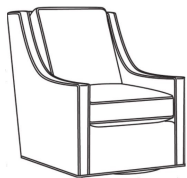

## HARPER

Standard Seat Cushion: Hallmark Seat  
Standard Back Pillow: Fiber Back

### Also available:

Harper / L1728  
Leather Ottoman (27W X 22D)  
Outside: 27W x 22D x 17H  
Inside: 0W x 0D

Harper / 1728  
Ottoman (27W X 22D)  
Outside: 27W x 22D x 17H  
Inside: 0W x 0D

Harper / 1726  
Chair (30W)  
Outside: 30W x 39D x 40H  
Inside: 22W x 21.5D

Harper / 1726-05MR  
Manual Recliner (30.5W)  
Outside: 30.5W x 41D x 40H  
Inside: 22W x 20D

Harper / 1726-05PR  
Power Recliner (30.5W)  
Outside: 30.5W x 41D x 40H  
Inside: 22W x 20D

Harper / 1726-LP  
Chair (30W)  
Outside: 30W x 39D x 40H  
Inside: 22W x 21.5D

Harper / 1726-SG  
Swivel Glider (30W)  
Outside: 30W x 39D x 40H  
Inside: 22W x 21.5D

Harper / 1726-SW  
Swivel Chair (30W)  
Outside: 30W x 39D x 40H  
Inside: 22W x 21.5D

Harper / 1726-SWLP  
Swivel Chair (30W)  
Outside: 30W x 39D x 40H  
Inside: 22W x 21.5D