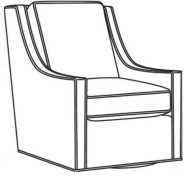

L = available in leather

Standard Features:

Semi-Attached Box Border Back
May be shown with optional features

HARPER

Standard Seat Cushion: Hallmark Seat
Standard Back Pillow: Fiber Back

Also available:

Harper / L1728
Leather Ottoman (27W X 22D)
Outside: 27W x 22D x 17H
Inside: 0W x 0D

Harper / 1728
Ottoman (27W X 22D)
Outside: 27W x 22D x 17H
Inside: 0W x 0D

Harper / 1726
Chair (30W)
Outside: 30W x 39D x 40H
Inside: 22W x 21.5D

Harper / 1726-05MR
Manual Recliner (30.5W)
Outside: 30.5W x 41D x 40H
Inside: 22W x 20D

Harper / 1726-05PR
Power Recliner (30.5W)
Outside: 30.5W x 41D x 40H
Inside: 22W x 20D

Harper / 1726-LP
Chair (30W)
Outside: 30W x 39D x 40H
Inside: 22W x 21.5D

Harper / 1726-SG
Swivel Glider (30W)
Outside: 30W x 39D x 40H
Inside: 22W x 21.5D

Harper / 1726-SGLP
Swivel Glider (30W)
Outside: 30W x 39D x 40H
Inside: 22W x 21.5D

Harper / 1726-SWLP
Swivel Chair (30W)
Outside: 30W x 39D x 40H
Inside: 22W x 21.5D

Harper / L1726
Leather Chair (30W)
Outside: 30W x 39D x 40H
Inside: 22W x 21.5D