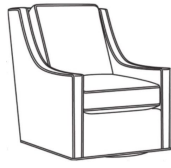

L = available in leather

Standard Features:

Semi-Attached Box Border Back
May be shown with optional features

HARPER

Standard Seat Cushion: Hallmark Seat
Standard Back Pillow: Fiber Back

Also available:

Harper / L1728
Leather Ottoman (27W X 22D)
Outside: 27W x 22D x 17H
Inside: 0W x 0D

Harper / 1728
Ottoman (27W X 22D)
Outside: 27W x 22D x 17H
Inside: 0W x 0D

Harper / 1726
Chair (30W)
Outside: 30W x 39D x 40H
Inside: 22W x 21.5D

Harper / 1726-05MR
Manual Recliner (30.5W)
Outside: 30.5W x 41D x 40H
Inside: 22W x 20D

Harper / 1726-05PR
Power Recliner (30.5W)
Outside: 30.5W x 41D x 40H
Inside: 22W x 20D

Harper / 1726-LP
Chair (30W)
Outside: 30W x 39D x 40H
Inside: 22W x 21.5D

Harper / 1726-SG
Swivel Glider (30W)
Outside: 30W x 39D x 40H
Inside: 22W x 21.5D

Harper / 1726-SGLP
Swivel Glider (30W)
Outside: 30W x 39D x 40H
Inside: 22W x 21.5D

Harper / 1726-SWLP
Swivel Chair (30W)
Outside: 30W x 39D x 40H
Inside: 22W x 21.5D

Harper / L1726
Leather Chair (30W)
Outside: 30W x 39D x 40H
Inside: 22W x 21.5D