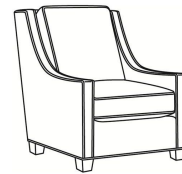

CR LAINE®

STYLE • COMFORT • COLOR

Harper / 1726-SW

DESCRIPTION:	Swivel Chair (30W)
OUTSIDE:	30"W x 39"D x 40"H
INSIDE:	22"W x 21.5"D
SEAT:	20"H
ARM:	25"H
BACK RAIL:	36"H
COM:	Plain: 9.00 yds Repeat of 2-14": 11.25 yds Repeat of 15-27": 12.25 yds
WEIGHT:	75 lbs

L = available in leather

Standard Features:

Semi-Attached Box Border Back
May be shown with optional features

HARPER

Standard Seat Cushion: Hallmark Seat
Standard Back Pillow: Fiber Back

Also available:

Harper / L1728
Leather Ottoman (27W X 22D)
Outside: 27W x 22D x 17H
Inside: 0W x 0D

Harper / 1728
Ottoman (27W X 22D)
Outside: 27W x 22D x 17H
Inside: 0W x 0D

Harper / 1726
Chair (30W)
Outside: 30W x 39D x 40H
Inside: 22W x 21.5D

Harper / 1726-05MR
Manual Recliner (30.5W)
Outside: 30.5W x 41D x 40H
Inside: 22W x 20D

Harper / 1726-05PR
Power Recliner (30.5W)
Outside: 30.5W x 41D x 40H
Inside: 22W x 20D

Harper / 1726-LP
Chair (30W)
Outside: 30W x 39D x 40H
Inside: 22W x 21.5D

Harper / 1726-SG
Swivel Glider (30W)
Outside: 30W x 39D x 40H
Inside: 22W x 21.5D