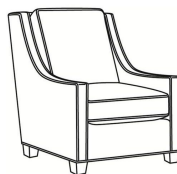

### Standard Features:

Semi-Attached Box Border Back

Allow 18" distance from wall for full reclining position. Fully Reclined Depth: 71.5D

May be shown with optional features

## HARPER

Standard Seat Cushion: Hallmark Seat  
Standard Back Pillow: Fiber Back

Also available:

Harper / L1728  
Leather Ottoman (27W X 22D)  
Outside: 27W x 22D x 17H  
Inside: 0W x 0D

Harper / 1728  
Ottoman (27W X 22D)  
Outside: 27W x 22D x 17H  
Inside: 0W x 0D

Harper / 1726  
Chair (30W)  
Outside: 30W x 39D x 40H  
Inside: 22W x 21.5D

Harper / 1726-05PR  
Power Recliner (30.5W)  
Outside: 30.5W x 41D x 40H  
Inside: 22W x 20D

Harper / 1726-LP  
Chair (30W)  
Outside: 30W x 39D x 40H  
Inside: 22W x 21.5D

Harper / 1726-SG  
Swivel Glider (30W)  
Outside: 30W x 39D x 40H  
Inside: 22W x 21.5D

Harper / 1726-SGLP  
Swivel Glider (30W)  
Outside: 30W x 39D x 40H  
Inside: 22W x 21.5D

Harper / 1726-SW  
Swivel Chair (30W)  
Outside: 30W x 39D x 40H  
Inside: 22W x 21.5D