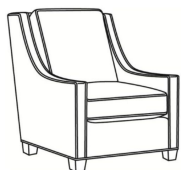

## HARPER

Standard Seat Cushion: Hallmark Seat  
Standard Back Pillow: Fiber Back

Also available:

Harper / L1728  
Leather Ottoman (27W X 22D)  
Outside: 27W x 22D x 17H  
Inside: 0W x 0D

Harper / 1728  
Ottoman (27W X 22D)  
Outside: 27W x 22D x 17H  
Inside: 0W x 0D

Harper / 1726  
Chair (30W)  
Outside: 30W x 39D x 40H  
Inside: 22W x 21.5D

Harper / 1726-05PR  
Power Recliner (30.5W)  
Outside: 30.5W x 41D x 40H  
Inside: 22W x 20D

Harper / 1726-LP  
Chair (30W)  
Outside: 30W x 39D x 40H  
Inside: 22W x 21.5D

Harper / 1726-SG  
Swivel Glider (30W)  
Outside: 30W x 39D x 40H  
Inside: 22W x 21.5D

Harper / 1726-SGLP  
Swivel Glider (30W)  
Outside: 30W x 39D x 40H  
Inside: 22W x 21.5D

Harper / 1726-SW  
Swivel Chair (30W)  
Outside: 30W x 39D x 40H  
Inside: 22W x 21.5D

Harper / 1726-SWLP  
Swivel Chair (30W)  
Outside: 30W x 39D x 40H  
Inside: 22W x 21.5D

Harper / L1726  
Leather Chair (30W)  
Outside: 30W x 39D x 40H  
Inside: 22W x 21.5D

Harper / L1726-05MR  
Leather Manual Recliner (30.5W)  
Outside: 30.5W x 41D x 40H  
Inside: 22W x 20D