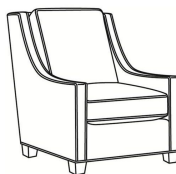

### Standard Features:

Semi-Attached Box Border Back

Allow 18" distance from wall for full reclining position. Fully Reclined Depth: 71.5D

May be shown with optional features

## HARPER

Standard Seat Cushion: Hallmark Seat  
Standard Back Pillow: Fiber Back

Also available:

Harper / L1728  
Leather Ottoman (27W X 22D)  
Outside: 27W x 22D x 17H  
Inside: 0W x 0D

Harper / 1728  
Ottoman (27W X 22D)  
Outside: 27W x 22D x 17H  
Inside: 0W x 0D

Harper / 1726  
Chair (30W)  
Outside: 30W x 39D x 40H  
Inside: 22W x 21.5D

Harper / 1726-05PR  
Power Recliner (30.5W)  
Outside: 30.5W x 41D x 40H  
Inside: 22W x 20D

Harper / 1726-LP  
Chair (30W)  
Outside: 30W x 39D x 40H  
Inside: 22W x 21.5D

Harper / 1726-SG  
Swivel Glider (30W)  
Outside: 30W x 39D x 40H  
Inside: 22W x 21.5D

Harper / 1726-SGLP  
Swivel Glider (30W)  
Outside: 30W x 39D x 40H  
Inside: 22W x 21.5D

Harper / 1726-SW  
Swivel Chair (30W)  
Outside: 30W x 39D x 40H  
Inside: 22W x 21.5D