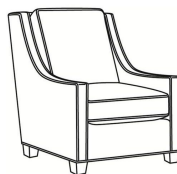

CR LAINE®

STYLE • COMFORT • COLOR

Harper / 1726-05PR

DESCRIPTION:	Power Recliner (30.5W)
OUTSIDE:	30.5"W x 41"D x 40"H
INSIDE:	22"W x 20"D
SEAT:	20.5"H
ARM:	25.5"H
BACK RAIL:	36.5"H
COM:	Plain: 10.00 yds Repeat of 2-14": 12.50 yds Repeat of 15-27": 13.50 yds
WEIGHT:	115 lbs

L = available in leather

Standard Features:

Semi-Attached Box Border Back

Allow 18" distance from wall for full reclining position. Fully Reclined Depth: 71.5D

May be shown with optional features

HARPER

Standard Seat Cushion: Hallmark Seat
Standard Back Pillow: Fiber Back

Also available:

Harper / L1728
Leather Ottoman (27W X 22D)
Outside: 27W x 22D x 17H
Inside: 0W x 0D

Harper / 1728
Ottoman (27W X 22D)
Outside: 27W x 22D x 17H
Inside: 0W x 0D

Harper / 1726
Chair (30W)
Outside: 30W x 39D x 40H
Inside: 22W x 21.5D

Harper / 1726-05MR
Manual Recliner (30.5W)
Outside: 30.5W x 41D x 40H
Inside: 22W x 20D

Harper / 1726-LP
Chair (30W)
Outside: 30W x 39D x 40H
Inside: 22W x 21.5D

Harper / 1726-SG
Swivel Glider (30W)
Outside: 30W x 39D x 40H
Inside: 22W x 21.5D