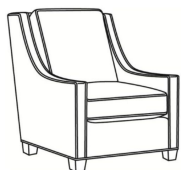

CR LAINE®

STYLE • COMFORT • COLOR

Harper / 1726-05PR

DESCRIPTION:	Power Recliner (30.5W)
OUTSIDE:	30.5"W x 41"D x 40"H
INSIDE:	22"W x 20"D
SEAT:	20.5"H
ARM:	25.5"H
BACK RAIL:	36.5"H
COM:	Plain: 10.00 yds Repeat of 2-14": 12.50 yds Repeat of 15-27": 13.50 yds
WEIGHT:	115 lbs

Also available:

Harper / L1728
Leather Ottoman (27W X 22D)
Outside: 27W x 22D x 17H
Inside: 0W x 0D

Harper / 1728
Ottoman (27W X 22D)
Outside: 27W x 22D x 17H
Inside: 0W x 0D

Harper / 1726
Chair (30W)
Outside: 30W x 39D x 40H
Inside: 22W x 21.5D

Harper / 1726-05MR
Manual Recliner (30.5W)
Outside: 30.5W x 41D x 40H
Inside: 22W x 20D

Harper / 1726-LP
Chair (30W)
Outside: 30W x 39D x 40H
Inside: 22W x 21.5D

Harper / 1726-SG
Swivel Glider (30W)
Outside: 30W x 39D x 40H
Inside: 22W x 21.5D

Harper / 1726-SGLP
Swivel Glider (30W)
Outside: 30W x 39D x 40H
Inside: 22W x 21.5D

Harper / 1726-SW
Swivel Chair (30W)
Outside: 30W x 39D x 40H
Inside: 22W x 21.5D

Harper / 1726-SWLP
Swivel Chair (30W)
Outside: 30W x 39D x 40H
Inside: 22W x 21.5D