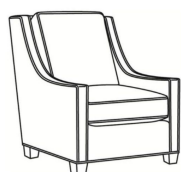

CR LAINE®

STYLE • COMFORT • COLOR

Harper / 1726-05PR

DESCRIPTION:	Power Recliner (30.5W)
OUTSIDE:	30.5"W x 41"D x 40"H
INSIDE:	22"W x 20"D
SEAT:	20.5"H
ARM:	25.5"H
BACK RAIL:	36.5"H
COM:	Plain: 10.00 yds Repeat of 2-14": 12.50 yds Repeat of 15-27": 13.50 yds
WEIGHT:	115 lbs

Harper / 1726-05MR
Manual Recliner (30.5W)
Outside: 30.5W x 41D x 40H
Inside: 22W x 20D

Harper / 1726-LP
Chair (30W)
Outside: 30W x 39D x 40H
Inside: 22W x 21.5D

Harper / 1726-SG
Swivel Glider (30W)
Outside: 30W x 39D x 40H
Inside: 22W x 21.5D

Harper / 1726-SGLP
Swivel Glider (30W)
Outside: 30W x 39D x 40H
Inside: 22W x 21.5D

Harper / 1726-SW
Swivel Chair (30W)
Outside: 30W x 39D x 40H
Inside: 22W x 21.5D

Harper / 1726-SWLP
Swivel Chair (30W)
Outside: 30W x 39D x 40H
Inside: 22W x 21.5D

Harper / L1726
Leather Chair (30W)
Outside: 30W x 39D x 40H
Inside: 22W x 21.5D

Harper / L1726-05MR
Leather Manual Recliner (30.5W)
Outside: 30.5W x 41D x 40H
Inside: 22W x 20D

Harper / L1726-05PR
Leather Power Recliner (30.5W)
Outside: 30.5W x 41D x 40H
Inside: 22W x 20D