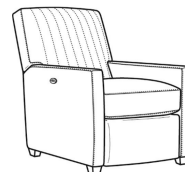

Also available:

Malcolm / L1775-07
Leather Ottoman (27W X 22D)
Outside: 27W x 22D x 17H
Inside: 0W x 0D

Malcolm / 1775-07
Ottoman (27W X 22D)
Outside: 27W x 22D x 17H
Inside: 0W x 0D

Malcolm / 1775-07SC
Slipcovered Ottoman (27W X 22D)
Outside: 27W x 22D x 17H
Inside: 0W x 0D

Malcolm / 1775-05
Chair (30.5W)
Outside: 30.5W x 39D x 36.5H
Inside: 22W x 22D

Malcolm / 1775-05CHMR
Manual Recliner Chnl Bk (30W)
Outside: 30W x 41.5D x 38.5H
Inside: 22.5W x 22D

Malcolm / 1775-05CHPR
Power Recliner Chnl Bk (30W)
Outside: 30W x 41.5D x 38.5H
Inside: 22.5W x 22D

Malcolm / 1775-05MR
Manual Recliner (30W)
Outside: 30W x 41.5D x 38.5H
Inside: 22.5W x 22D

Malcolm / 1775-05PR
Power Recliner (30W)
Outside: 30W x 41.5D x 38.5H
Inside: 22.5W x 22D

Malcolm / 1775-05SW
Swivel Chair (30.5W)
Outside: 30.5W x 39D x 36.5H
Inside: 22W x 22D

Malcolm / 1775-05SWCH
Channel Back SW Chair (30.5W)
Outside: 30.5W x 39D x 36.5H
Inside: 22W x 22D

Malcolm / 1775-05SC
Slipcovered Chair (30.5W)
Outside: 30.5W x 39D x 36.5H
Inside: 22W x 22D

Malcolm / 1775-05SWSC
Slipcovered Swivel Chair (30.5W)
Outside: 30.5W x 39D x 36.5H
Inside: 22W x 22D