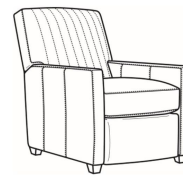

Malcolm / 1775-05
Chair (30.5W)
Outside: 30.5W x 39D x 36.5H
Inside: 22W x 22D

Malcolm / 1775-05CHMR
Manual Recliner Chnl Bk (30W)
Outside: 30W x 41.5D x 38.5H
Inside: 22.5W x 22D

Malcolm / 1775-05CHPR
Power Recliner Chnl Bk (30W)
Outside: 30W x 41.5D x 38.5H
Inside: 22.5W x 22D

Malcolm / 1775-05MR
Manual Recliner (30W)
Outside: 30W x 41.5D x 38.5H
Inside: 22.5W x 22D

Malcolm / 1775-05PR
Power Recliner (30W)
Outside: 30W x 41.5D x 38.5H
Inside: 22.5W x 22D

Malcolm / 1775-05SW
Swivel Chair (30.5W)
Outside: 30.5W x 39D x 36.5H
Inside: 22W x 22D

Malcolm / 1775-05SWCH
Channel Back SW Chair (30.5W)
Outside: 30.5W x 39D x 36.5H
Inside: 22W x 22D

Malcolm / 1775-05SC
Slipcovered Chair (30.5W)
Outside: 30.5W x 39D x 36.5H
Inside: 22W x 22D

Malcolm / 1775-05SWSC
Slipcovered Swivel Chair (30.5W)
Outside: 30.5W x 39D x 36.5H
Inside: 22W x 22D

Malcolm / L1775-05
Leather Chair (30.5W)
Outside: 30.5W x 39D x 36.5H
Inside: 22W x 22D

Malcolm / L1775-05CH
Leather Channel Back Chair (30.5W)
Outside: 30.5W x 39D x 36.5H
Inside: 22W x 22D

Malcolm / L1775-05CHMR
Leather Manual Recliner Chnl Bk (30W)
Outside: 30W x 41.5D x 38.5H
Inside: 22.5W x 22D