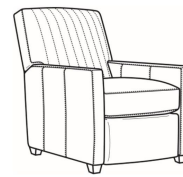

Malcolm / 1775-07SC
Slipcovered Ottoman (27W X 22D)
Outside: 27W x 22D x 17H
Inside: 0W x 0D

Malcolm / 1775-05
Chair (30.5W)
Outside: 30.5W x 39D x 36.5H
Inside: 22W x 22D

Malcolm / 1775-05CH
Channel Back Chair (30.5W)
Outside: 30.5W x 39D x 36.5H
Inside: 22W x 22D

Malcolm / 1775-05CHPR
Power Recliner Chnl Bk (30W)
Outside: 30W x 41.5D x 38.5H
Inside: 22.5W x 22D

Malcolm / 1775-05MR
 Manual Recliner (30W)
 Outside: 30W x 41.5D x 38.5H
 Inside: 22.5W x 22D

Malcolm / 1775-05PR
 Power Recliner (30W)
 Outside: 30W x 41.5D x 38.5H
 Inside: 22.5W x 22D

Malcolm / 1775-05SW
 Swivel Chair (30.5W)
 Outside: 30.5W x 39D x 36.5H
 Inside: 22W x 22D

Malcolm / 1775-05SWCH
 Channel Back SW Chair (30.5W)
 Outside: 30.5W x 39D x 36.5H
 Inside: 22W x 22D

Malcolm / 1775-05SC
 Slipcovered Chair (30.5W)
 Outside: 30.5W x 39D x 36.5H
 Inside: 22W x 22D

Malcolm / 1775-05SWSC
 Slipcovered Swivel Chair (30.5W)
 Outside: 30.5W x 39D x 36.5H
 Inside: 22W x 22D

Malcolm / L1775-05
 Leather Chair (30.5W)
 Outside: 30.5W x 39D x 36.5H
 Inside: 22W x 22D

Malcolm / L1775-05CH
 Leather Channel Back Chair (30.5W)
 Outside: 30.5W x 39D x 36.5H
 Inside: 22W x 22D