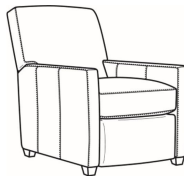

Malcolm / 1775-07SC
Slipcovered Ottoman (27W X 22D)
Outside: 27W x 22D x 17H
Inside: 0W x 0D

Malcolm / 1775-05
Chair (30.5W)
Outside: 30.5W x 39D x 36.5H
Inside: 22W x 22D

Malcolm / 1775-05CH
Channel Back Chair (30.5W)
Outside: 30.5W x 39D x 36.5H
Inside: 22W x 22D

Malcolm / 1775-05SW
 Swivel Chair (30.5W)
 Outside: 30.5W x 39D x 36.5H
 Inside: 22W x 22D

Malcolm / 1775-05SWCH
 Channel Back SW Chair (30.5W)
 Outside: 30.5W x 39D x 36.5H
 Inside: 22W x 22D

Malcolm / 1775-05SC
 Slipcovered Chair (30.5W)
 Outside: 30.5W x 39D x 36.5H
 Inside: 22W x 22D

Malcolm / 1775-05SWSC
 Slipcovered Swivel Chair (30.5W)
 Outside: 30.5W x 39D x 36.5H
 Inside: 22W x 22D

Malcolm / L1775-05
 Leather Chair (30.5W)
 Outside: 30.5W x 39D x 36.5H
 Inside: 22W x 22D

Malcolm / L1775-05CH
 Leather Channel Back Chair (30.5W)
 Outside: 30.5W x 39D x 36.5H
 Inside: 22W x 22D

Malcolm / L1775-05CHMR
 Leather Manual Recliner Chnl Bk (30W)
 Outside: 30W x 41.5D x 38.5H
 Inside: 22.5W x 22D

Malcolm / L1775-05CHPR
 Leather Power Recliner Chnl Bk (30W)
 Outside: 30W x 41.5D x 38.5H
 Inside: 22.5W x 22D