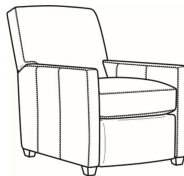

Malcolm / 1775-07SC
Slipcovered Ottoman (27W X 22D)
Outside: 27W x 22D x 17H
Inside: 0W x 0D

Malcolm / 1775-05
Chair (30.5W)
Outside: 30.5W x 39D x 36.5H
Inside: 22W x 22D

Malcolm / 1775-05CH
Channel Back Chair (30.5W)
Outside: 30.5W x 39D x 36.5H
Inside: 22W x 22D

Malcolm / 1775-05SW
Swivel Chair (30.5W)
Outside: 30.5W x 39D x 36.5H
Inside: 22W x 22D

Malcolm / 1775-05SWCH
Channel Back SW Chair (30.5W)
Outside: 30.5W x 39D x 36.5H
Inside: 22W x 22D

Malcolm / 1775-05SC
Slipcovered Chair (30.5W)
Outside: 30.5W x 39D x 36.5H
Inside: 22W x 22D

Malcolm / 1775-05SWSC
Slipcovered Swivel Chair (30.5W)
Outside: 30.5W x 39D x 36.5H
Inside: 22W x 22D

Malcolm / L1775-05
Leather Chair (30.5W)
Outside: 30.5W x 39D x 36.5H
Inside: 22W x 22D

Malcolm / L1775-05CH
Leather Channel Back Chair (30.5W)
Outside: 30.5W x 39D x 36.5H
Inside: 22W x 22D

Malcolm / L1775-05CHMR
Leather Manual Recliner Chnl Bk (30W)
Outside: 30W x 41.5D x 38.5H
Inside: 22.5W x 22D

Malcolm / L1775-05CHPR
Leather Power Recliner Chnl Bk (30W)
Outside: 30W x 41.5D x 38.5H
Inside: 22.5W x 22D