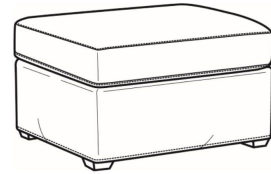

L = available in leather

SC = available slipcovered

Standard Features:

French Seamed

Allow 18" distance from wall for full reclining position. Fully Reclined Depth: 69D

May be shown with optional features

MALCOLM

Standard Seat Cushion: Hallmark Seat

Also available:

Malcolm / L1775-07
Leather Ottoman (27W X 22D)
Outside: 27W x 22D x 17H
Inside: 0W x 0D

Malcolm / 1775-07
Ottoman (27W X 22D)
Outside: 27W x 22D x 17H
Inside: 0W x 0D

Malcolm / 1775-07SC
Slipcovered Ottoman (27W X 22D)
Outside: 27W x 22D x 17H
Inside: 0W x 0D

Malcolm / 1775-05
Chair (30.5W)
Outside: 30.5W x 39D x 36.5H
Inside: 22W x 22D

Malcolm / 1775-05CH
Channel Back Chair (30.5W)
Outside: 30.5W x 39D x 36.5H
Inside: 22W x 22D

Malcolm / 1775-05CHPR
Power Recliner Chnl Bk (30W)
Outside: 30W x 41.5D x 38.5H
Inside: 22.5W x 22D

Malcolm / 1775-05MR
Manual Recliner (30W)
Outside: 30W x 41.5D x 38.5H
Inside: 22.5W x 22D

Malcolm / 1775-05PR
Power Recliner (30W)
Outside: 30W x 41.5D x 38.5H
Inside: 22.5W x 22D