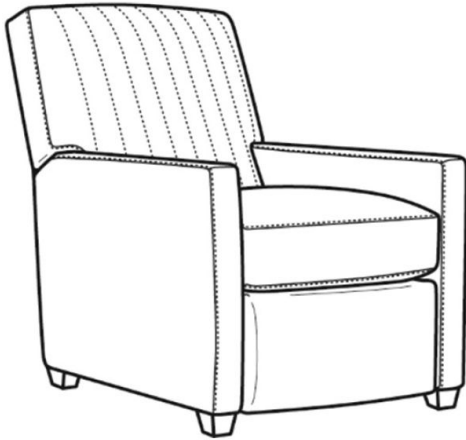

CR LAINE®

STYLE • COMFORT • COLOR

Malcolm / 1775-05CHMR

| | |
|--------------|--|
| DESCRIPTION: | Manual Recliner Chnl Bk (30W) |
| OUTSIDE: | 30"W x 41.5"D x 38.5"H |
| INSIDE: | 22.5"W x 22"D |
| SEAT: | 21.5"H |
| ARM: | 24.5"H |
| COM: | Plain: 8.00 yds Repeat of 2-14": 10.00 yds Repeat of 15-27": 11.00 yds |
| WEIGHT: | 90 lbs |

L = available in leather

SC = available slipcovered

Standard Features:

French Seamed

Allow 18" distance from wall for full reclining position. Fully Reclined Depth: 69D

May be shown with optional features

MALCOLM

Malcolm / 1775-07SC
Slipcovered Ottoman (27W X 22D)
Outside: 27W x 22D x 17H
Inside: 0W x 0D

Malcolm / 1775-05
Chair (30.5W)
Outside: 30.5W x 39D x 36.5H
Inside: 22W x 22D

Malcolm / 1775-05CH
Channel Back Chair (30.5W)
Outside: 30.5W x 39D x 36.5H
Inside: 22W x 22D

Malcolm / L1775-05SW
 Leather Swivel Chair (30.5W)
 Outside: 30.5W x 39D x 36.5H
 Inside: 22W x 22D

Malcolm / L1775-05SWCH
 Leather Channel Back SW Chair (30.5W)
 Outside: 30.5W x 39D x 36.5H
 Inside: 22W x 22D