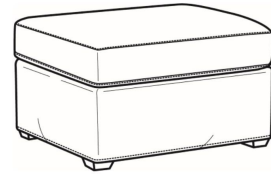

L = available in leather

SC = available slipcovered

Standard Features:

French Seamed

Allow 18" distance from wall for full reclining position. Fully Reclined Depth: 69D

May be shown with optional features

MALCOLM

Standard Seat Cushion: Hallmark Seat

Also available:

Malcolm / L1775-07
Leather Ottoman (27W X 22D)
Outside: 27W x 22D x 17H
Inside: 0W x 0D

Malcolm / 1775-07
Ottoman (27W X 22D)
Outside: 27W x 22D x 17H
Inside: 0W x 0D

Malcolm / 1775-07SC
Slipcovered Ottoman (27W X 22D)
Outside: 27W x 22D x 17H
Inside: 0W x 0D

Malcolm / 1775-05
Chair (30.5W)
Outside: 30.5W x 39D x 36.5H
Inside: 22W x 22D

Malcolm / 1775-05CH
Channel Back Chair (30.5W)
Outside: 30.5W x 39D x 36.5H
Inside: 22W x 22D

Malcolm / 1775-05CHPR
Power Recliner Chnl Bk (30W)
Outside: 30W x 41.5D x 38.5H
Inside: 22.5W x 22D

Malcolm / 1775-05MR
 Manual Recliner (30W)
 Outside: 30W x 41.5D x 38.5H
 Inside: 22.5W x 22D

Malcolm / 1775-05PR
 Power Recliner (30W)
 Outside: 30W x 41.5D x 38.5H
 Inside: 22.5W x 22D