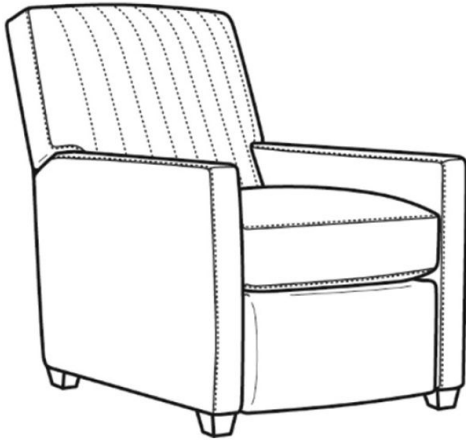

CR LAINE®

STYLE • COMFORT • COLOR

Malcolm / 1775-05CHMR

DESCRIPTION:	Manual Recliner Chnl Bk (30W)
OUTSIDE:	30"W x 41.5"D x 38.5"H
INSIDE:	22.5"W x 22"D
SEAT:	21.5"H
ARM:	24.5"H
COM:	Plain: 8.00 yds Repeat of 2-14": 10.00 yds Repeat of 15-27": 11.00 yds
WEIGHT:	90 lbs

L = available in leather

SC = available slipcovered

Standard Features:

French Seamed

Allow 18" distance from wall for full reclining position. Fully Reclined Depth: 69D

May be shown with optional features

MALCOLM

Malcolm / 1775-07SC
Slipcovered Ottoman (27W X 22D)
Outside: 27W x 22D x 17H
Inside: 0W x 0D

Malcolm / 1775-05
Chair (30.5W)
Outside: 30.5W x 39D x 36.5H
Inside: 22W x 22D

Malcolm / 1775-05CH
Channel Back Chair (30.5W)
Outside: 30.5W x 39D x 36.5H
Inside: 22W x 22D

Malcolm / L1775-05SWCH
Leather Channel Back SW Chair (30.5W)
Outside: 30.5W x 39D x 36.5H
Inside: 22W x 22D