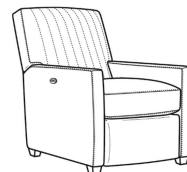

L = available in leather

SC = available slipcovered

Standard Features:

French Seamed

Allow 18" distance from wall for full reclining position. Fully Reclined Depth: 69D

May be shown with optional features

MALCOLM

Standard Seat Cushion: Hallmark Seat

Also available:

Malcolm / L1775-07
Leather Ottoman (27W X 22D)
Outside: 27W x 22D x 17H
Inside: 0W x 0D

Malcolm / 1775-07
Ottoman (27W X 22D)
Outside: 27W x 22D x 17H
Inside: 0W x 0D

Malcolm / 1775-07SC
Slipcovered Ottoman (27W X 22D)
Outside: 27W x 22D x 17H
Inside: 0W x 0D

Malcolm / 1775-05
Chair (30.5W)
Outside: 30.5W x 39D x 36.5H
Inside: 22W x 22D

Malcolm / 1775-05CH
Channel Back Chair (30.5W)
Outside: 30.5W x 39D x 36.5H
Inside: 22W x 22D

Malcolm / 1775-05CHPR
Power Recliner Chnl Bk (30W)
Outside: 30W x 41.5D x 38.5H
Inside: 22.5W x 22D

Malcolm / 1775-05MR
Manual Recliner (30W)
Outside: 30W x 41.5D x 38.5H
Inside: 22.5W x 22D

Malcolm / 1775-05PR
Power Recliner (30W)
Outside: 30W x 41.5D x 38.5H
Inside: 22.5W x 22D