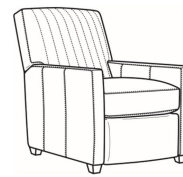

Malcolm / 1775-07SC
Slipcovered Ottoman (27W X 22D)
Outside: 27W x 22D x 17H
Inside: 0W x 0D

Malcolm / 1775-05
Chair (30.5W)
Outside: 30.5W x 39D x 36.5H
Inside: 22W x 22D

Malcolm / 1775-05CH
Channel Back Chair (30.5W)
Outside: 30.5W x 39D x 36.5H
Inside: 22W x 22D

Malcolm / 1775-05CHPR
Power Recliner Chnl Bk (30W)
Outside: 30W x 41.5D x 38.5H
Inside: 22.5W x 22D

Malcolm / 1775-05MR
Manual Recliner (30W)
Outside: 30W x 41.5D x 38.5H
Inside: 22.5W x 22D

Malcolm / 1775-05PR
Power Recliner (30W)
Outside: 30W x 41.5D x 38.5H
Inside: 22.5W x 22D

Malcolm / 1775-05SW
Swivel Chair (30.5W)
Outside: 30.5W x 39D x 36.5H
Inside: 22W x 22D

Malcolm / 1775-05SWCH
Channel Back SW Chair (30.5W)
Outside: 30.5W x 39D x 36.5H
Inside: 22W x 22D

Malcolm / 1775-05SC
Slipcovered Chair (30.5W)
Outside: 30.5W x 39D x 36.5H
Inside: 22W x 22D

Malcolm / 1775-05SWSC
Slipcovered Swivel Chair (30.5W)
Outside: 30.5W x 39D x 36.5H
Inside: 22W x 22D

Malcolm / L1775-05
Leather Chair (30.5W)
Outside: 30.5W x 39D x 36.5H
Inside: 22W x 22D

Malcolm / L1775-05CH
Leather Channel Back Chair (30.5W)
Outside: 30.5W x 39D x 36.5H
Inside: 22W x 22D