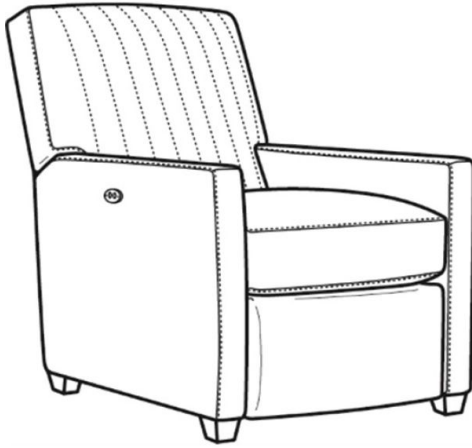

## Malcolm / 1775-05CHPR

DESCRIPTION:	Power Recliner Chnl Bk (30W)
OUTSIDE:	30"W x 41.5"D x 38.5"H
INSIDE:	22.5"W x 22"D
SEAT:	21.5"H
ARM:	24.5"H
COM:	Plain: 8.00 yds Repeat of 2-14": 10.00 yds Repeat of 15-27": 11.00 yds
WEIGHT:	95 lbs

### Standard Features:

French Seamed

Allow 18" distance from wall for full reclining position. Fully Reclined Depth: 69D

May be shown with optional features

Malcolm / L1775-05PR  
Leather Power Recliner (30W)  
Outside: 30W x 41.5D x 38.5H  
Inside: 22.5W x 22D

Malcolm / L1775-05SW  
Leather Swivel Chair (30.5W)  
Outside: 30.5W x 39D x 36.5H  
Inside: 22W x 22D

Malcolm / L1775-05SWCH  
Leather Channel Back SW Chair (30.5W)  
Outside: 30.5W x 39D x 36.5H  
Inside: 22W x 22D