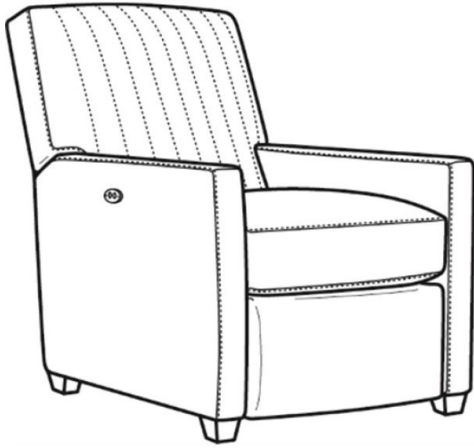

## Malcolm / 1775-05CHPR

DESCRIPTION:	Power Recliner Chnl Bk (30W)
OUTSIDE:	30"W x 41.5"D x 38.5"H
INSIDE:	22.5"W x 22"D
SEAT:	21.5"H
ARM:	24.5"H
COM:	Plain: 8.00 yds Repeat of 2-14": 10.00 yds Repeat of 15-27": 11.00 yds
WEIGHT:	95 lbs

### Standard Features:

French Seamed

Allow 18" distance from wall for full reclining position. Fully Reclined Depth: 69D

May be shown with optional features

Malcolm / L1775-05PR  
Leather Power Recliner (30W)  
Outside: 30W x 41.5D x 38.5H  
Inside: 22.5W x 22D

Malcolm / L1775-05SW  
Leather Swivel Chair (30.5W)  
Outside: 30.5W x 39D x 36.5H  
Inside: 22W x 22D

Malcolm / L1775-05SWCH  
Leather Channel Back SW Chair (30.5W)  
Outside: 30.5W x 39D x 36.5H  
Inside: 22W x 22D