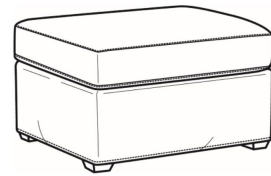

## Malcolm / 1775-05CHPR

DESCRIPTION:	Power Recliner Chnl Bk (30W)
OUTSIDE:	30"W x 41.5"D x 38.5"H
INSIDE:	22.5"W x 22"D
SEAT:	21.5"H
ARM:	24.5"H
COM:	Plain: 8.00 yds Repeat of 2-14": 10.00 yds Repeat of 15-27": 11.00 yds
WEIGHT:	95 lbs

## MALCOLM

Standard Seat Cushion: Hallmark Seat

### Also available:

Malcolm / L1775-07  
Leather Ottoman (27W X 22D)  
Outside: 27W x 22D x 17H  
Inside: 0W x 0D

Malcolm / 1775-07  
Ottoman (27W X 22D)  
Outside: 27W x 22D x 17H  
Inside: 0W x 0D

Malcolm / 1775-07SC  
Slipcovered Ottoman (27W X 22D)  
Outside: 27W x 22D x 17H  
Inside: 0W x 0D

Malcolm / 1775-05  
Chair (30.5W)  
Outside: 30.5W x 39D x 36.5H  
Inside: 22W x 22D

Malcolm / 1775-05CH  
Channel Back Chair (30.5W)  
Outside: 30.5W x 39D x 36.5H  
Inside: 22W x 22D

Malcolm / 1775-05CHMR  
Manual Recliner Chnl Bk (30W)  
Outside: 30W x 41.5D x 38.5H  
Inside: 22.5W x 22D