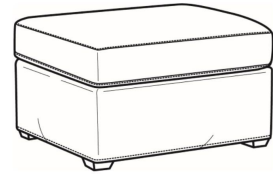

## Malcolm / 1775-05CHPR

DESCRIPTION:	Power Recliner Chnl Bk (30W)
OUTSIDE:	30"W x 41.5"D x 38.5"H
INSIDE:	22.5"W x 22"D
SEAT:	21.5"H
ARM:	24.5"H
COM:	Plain: 8.00 yds Repeat of 2-14": 10.00 yds Repeat of 15-27": 11.00 yds
WEIGHT:	95 lbs

### Standard Features:

French Seamed

Allow 18" distance from wall for full reclining position. Fully Reclined Depth: 69D

May be shown with optional features

### Also available:

Malcolm / L1775-07  
Leather Ottoman (27W X 22D)  
Outside: 27W x 22D x 17H  
Inside: 0W x 0D

Malcolm / 1775-07  
Ottoman (27W X 22D)  
Outside: 27W x 22D x 17H  
Inside: 0W x 0D

Malcolm / 1775-07SC  
Slipcovered Ottoman (27W X 22D)  
Outside: 27W x 22D x 17H  
Inside: 0W x 0D

Malcolm / 1775-05  
Chair (30.5W)  
Outside: 30.5W x 39D x 36.5H  
Inside: 22W x 22D

Malcolm / 1775-05CH  
Channel Back Chair (30.5W)  
Outside: 30.5W x 39D x 36.5H  
Inside: 22W x 22D

Malcolm / 1775-05CHMR  
Manual Recliner Chnl Bk (30W)  
Outside: 30W x 41.5D x 38.5H  
Inside: 22.5W x 22D