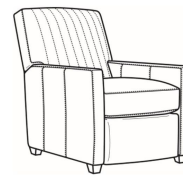

Malcolm / L1775-05CHMR
Leather Manual Recliner Chnl Bk (30W)
Outside: 30W x 41.5D x 38.5H
Inside: 22.5W x 22D