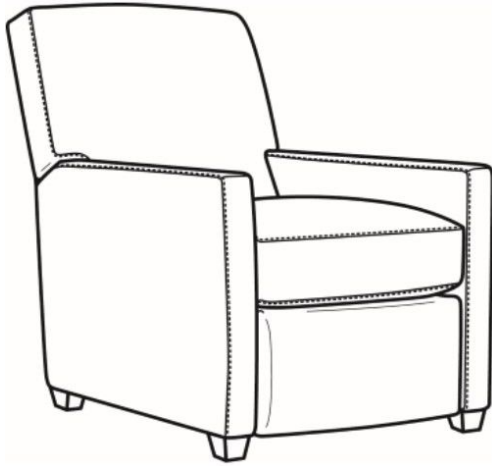

## Malcolm / 1775-05MR

DESCRIPTION:	Manual Recliner (30W)
OUTSIDE:	30"W x 41.5"D x 38.5"H
INSIDE:	22.5"W x 22"D
SEAT:	21.5"H
ARM:	24.5"H
COM:	Plain: 8.00 yds Repeat of 2-14": 10.00 yds Repeat of 15-27": 11.00 yds
WEIGHT:	70 lbs

### Standard Features:

French Seamed

Allow 18" distance from wall for full reclining position. Fully Reclined Depth: 69D

May be shown with optional features

Malcolm / L1775-05  
 Leather Chair (30.5W)  
 Outside: 30.5W x 39D x 36.5H  
 Inside: 22W x 22D

Malcolm / L1775-05CH  
 Leather Channel Back Chair (30.5W)  
 Outside: 30.5W x 39D x 36.5H  
 Inside: 22W x 22D

Malcolm / L1775-05SW  
 Leather Swivel Chair (30.5W)  
 Outside: 30.5W x 39D x 36.5H  
 Inside: 22W x 22D

Malcolm / L1775-05SWCH  
 Leather Channel Back SW Chair (30.5W)  
 Outside: 30.5W x 39D x 36.5H  
 Inside: 22W x 22D