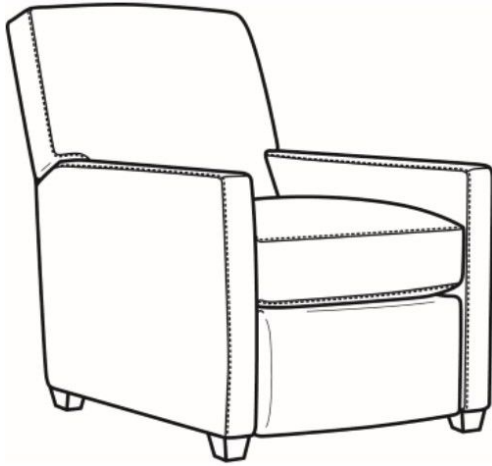

CR LAINE®

STYLE • COMFORT • COLOR

Malcolm / 1775-05MR

DESCRIPTION:	Manual Recliner (30W)
OUTSIDE:	30"W x 41.5"D x 38.5"H
INSIDE:	22.5"W x 22"D
SEAT:	21.5"H
ARM:	24.5"H
COM:	Plain: 8.00 yds Repeat of 2-14": 10.00 yds Repeat of 15-27": 11.00 yds
WEIGHT:	70 lbs

L = available in leather

SC = available slipcovered

Standard Features:

French Seamed

Allow 18" distance from wall for full reclining position. Fully Reclined Depth: 69D

May be shown with optional features

MALCOLM

Malcolm / 1775-07SC
Slipcovered Ottoman (27W X 22D)
Outside: 27W x 22D x 17H
Inside: 0W x 0D

Malcolm / 1775-05
Chair (30.5W)
Outside: 30.5W x 39D x 36.5H
Inside: 22W x 22D

Malcolm / 1775-05CH
Channel Back Chair (30.5W)
Outside: 30.5W x 39D x 36.5H
Inside: 22W x 22D

Malcolm / L1775-05PR
 Leather Power Recliner (30W)
 Outside: 30W x 41.5D x 38.5H
 Inside: 22.5W x 22D

Malcolm / L1775-05SW
 Leather Swivel Chair (30.5W)
 Outside: 30.5W x 39D x 36.5H
 Inside: 22W x 22D