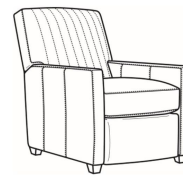

Malcolm / 1775-05  
Chair (30.5W)  
Outside: 30.5W x 39D x 36.5H  
Inside: 22W x 22D

Malcolm / 1775-05CH  
Channel Back Chair (30.5W)  
Outside: 30.5W x 39D x 36.5H  
Inside: 22W x 22D

Malcolm / 1775-05CHMR  
Manual Recliner Chnl Bk (30W)  
Outside: 30W x 41.5D x 38.5H  
Inside: 22.5W x 22D

Malcolm / 1775-05SW  
 Swivel Chair (30.5W)  
 Outside: 30.5W x 39D x 36.5H  
 Inside: 22W x 22D

Malcolm / 1775-05SWCH  
 Channel Back SW Chair (30.5W)  
 Outside: 30.5W x 39D x 36.5H  
 Inside: 22W x 22D

Malcolm / 1775-05SC  
 Slipcovered Chair (30.5W)  
 Outside: 30.5W x 39D x 36.5H  
 Inside: 22W x 22D

Malcolm / 1775-05SWSC  
 Slipcovered Swivel Chair (30.5W)  
 Outside: 30.5W x 39D x 36.5H  
 Inside: 22W x 22D

Malcolm / L1775-05  
 Leather Chair (30.5W)  
 Outside: 30.5W x 39D x 36.5H  
 Inside: 22W x 22D

Malcolm / L1775-05CH  
 Leather Channel Back Chair (30.5W)  
 Outside: 30.5W x 39D x 36.5H  
 Inside: 22W x 22D