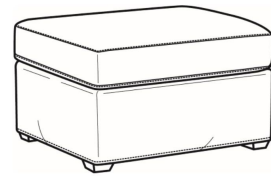

## Malcolm / 1775-05MR

DESCRIPTION:	Manual Recliner (30W)
OUTSIDE:	30"W x 41.5"D x 38.5"H
INSIDE:	22.5"W x 22"D
SEAT:	21.5"H
ARM:	24.5"H
COM:	Plain: 8.00 yds Repeat of 2-14": 10.00 yds Repeat of 15-27": 11.00 yds
WEIGHT:	70 lbs

## MALCOLM

Standard Seat Cushion: Hallmark Seat

### Also available:

Malcolm / L1775-07  
Leather Ottoman (27W X 22D)  
Outside: 27W x 22D x 17H  
Inside: 0W x 0D

Malcolm / 1775-07  
Ottoman (27W X 22D)  
Outside: 27W x 22D x 17H  
Inside: 0W x 0D

Malcolm / 1775-07SC  
Slipcovered Ottoman (27W X 22D)  
Outside: 27W x 22D x 17H  
Inside: 0W x 0D

Malcolm / 1775-05  
Chair (30.5W)  
Outside: 30.5W x 39D x 36.5H  
Inside: 22W x 22D

Malcolm / 1775-05CH  
Channel Back Chair (30.5W)  
Outside: 30.5W x 39D x 36.5H  
Inside: 22W x 22D

Malcolm / 1775-05CHMR  
Manual Recliner Chnl Bk (30W)  
Outside: 30W x 41.5D x 38.5H  
Inside: 22.5W x 22D