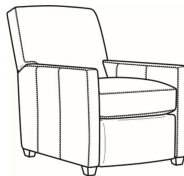

Malcolm / L1775-05MR
Leather Manual Recliner (30W)
Outside: 30W x 41.5D x 38.5H
Inside: 22.5W x 22D