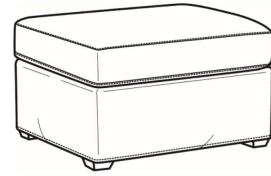

CR LAINE®

STYLE • COMFORT • COLOR

Malcolm / 1775-05MR

DESCRIPTION:	Manual Recliner (30W)
OUTSIDE:	30"W x 41.5"D x 38.5"H
INSIDE:	22.5"W x 22"D
SEAT:	21.5"H
ARM:	24.5"H
COM:	Plain: 8.00 yds Repeat of 2-14": 10.00 yds Repeat of 15-27": 11.00 yds
WEIGHT:	70 lbs

L = available in leather

SC = available slipcovered

Standard Features:

French Seamed

Allow 18" distance from wall for full reclining position. Fully Reclined Depth: 69D

May be shown with optional features

MALCOLM

Standard Seat Cushion: Hallmark Seat

Also available:

Malcolm / L1775-07
Leather Ottoman (27W X 22D)
Outside: 27W x 22D x 17H
Inside: 0W x 0D

Malcolm / 1775-07
Ottoman (27W X 22D)
Outside: 27W x 22D x 17H
Inside: 0W x 0D

Malcolm / 1775-07SC
Slipcovered Ottoman (27W X 22D)
Outside: 27W x 22D x 17H
Inside: 0W x 0D

Malcolm / 1775-05
Chair (30.5W)
Outside: 30.5W x 39D x 36.5H
Inside: 22W x 22D

Malcolm / 1775-05CH
Channel Back Chair (30.5W)
Outside: 30.5W x 39D x 36.5H
Inside: 22W x 22D