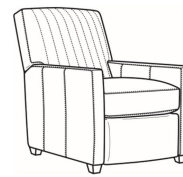

Malcolm / 1775-07SC
Slipcovered Ottoman (27W X 22D)
Outside: 27W x 22D x 17H
Inside: 0W x 0D

Malcolm / 1775-05
Chair (30.5W)
Outside: 30.5W x 39D x 36.5H
Inside: 22W x 22D

Malcolm / 1775-05CH
Channel Back Chair (30.5W)
Outside: 30.5W x 39D x 36.5H
Inside: 22W x 22D

Malcolm / 1775-05PR
 Power Recliner (30W)
 Outside: 30W x 41.5D x 38.5H
 Inside: 22.5W x 22D

Malcolm / 1775-05SW
 Swivel Chair (30.5W)
 Outside: 30.5W x 39D x 36.5H
 Inside: 22W x 22D

Malcolm / 1775-05SWCH
 Channel Back SW Chair (30.5W)
 Outside: 30.5W x 39D x 36.5H
 Inside: 22W x 22D

Malcolm / 1775-05SC
 Slipcovered Chair (30.5W)
 Outside: 30.5W x 39D x 36.5H
 Inside: 22W x 22D

Malcolm / 1775-05SWSC
 Slipcovered Swivel Chair (30.5W)
 Outside: 30.5W x 39D x 36.5H
 Inside: 22W x 22D

Malcolm / L1775-05
 Leather Chair (30.5W)
 Outside: 30.5W x 39D x 36.5H
 Inside: 22W x 22D

Malcolm / L1775-05CH
 Leather Channel Back Chair (30.5W)
 Outside: 30.5W x 39D x 36.5H
 Inside: 22W x 22D

Malcolm / L1775-05CHMR
 Leather Manual Recliner Chnl Bk (30W)
 Outside: 30W x 41.5D x 38.5H
 Inside: 22.5W x 22D