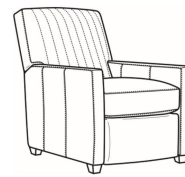

Malcolm / 1775-05  
Chair (30.5W)  
Outside: 30.5W x 39D x 36.5H  
Inside: 22W x 22D

Malcolm / 1775-05CH  
Channel Back Chair (30.5W)  
Outside: 30.5W x 39D x 36.5H  
Inside: 22W x 22D

Malcolm / 1775-05CHMR  
Manual Recliner Chnl Bk (30W)  
Outside: 30W x 41.5D x 38.5H  
Inside: 22.5W x 22D

Malcolm / 1775-05SW  
 Swivel Chair (30.5W)  
 Outside: 30.5W x 39D x 36.5H  
 Inside: 22W x 22D

Malcolm / 1775-05SWCH  
 Channel Back SW Chair (30.5W)  
 Outside: 30.5W x 39D x 36.5H  
 Inside: 22W x 22D

Malcolm / 1775-05SC  
 Slipcovered Chair (30.5W)  
 Outside: 30.5W x 39D x 36.5H  
 Inside: 22W x 22D

Malcolm / 1775-05SWSC  
 Slipcovered Swivel Chair (30.5W)  
 Outside: 30.5W x 39D x 36.5H  
 Inside: 22W x 22D

Malcolm / L1775-05  
 Leather Chair (30.5W)  
 Outside: 30.5W x 39D x 36.5H  
 Inside: 22W x 22D

Malcolm / L1775-05CH  
 Leather Channel Back Chair (30.5W)  
 Outside: 30.5W x 39D x 36.5H  
 Inside: 22W x 22D