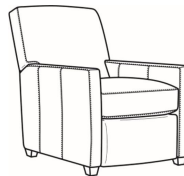

Malcolm / 1775-05SW  
 Swivel Chair (30.5W)  
 Outside: 30.5W x 39D x 36.5H  
 Inside: 22W x 22D

Malcolm / 1775-05SWCH  
 Channel Back SW Chair (30.5W)  
 Outside: 30.5W x 39D x 36.5H  
 Inside: 22W x 22D

Malcolm / 1775-05SC  
 Slipcovered Chair (30.5W)  
 Outside: 30.5W x 39D x 36.5H  
 Inside: 22W x 22D

Malcolm / 1775-05SWSC  
 Slipcovered Swivel Chair (30.5W)  
 Outside: 30.5W x 39D x 36.5H  
 Inside: 22W x 22D

Malcolm / L1775-05  
 Leather Chair (30.5W)  
 Outside: 30.5W x 39D x 36.5H  
 Inside: 22W x 22D

Malcolm / L1775-05CH  
 Leather Channel Back Chair (30.5W)  
 Outside: 30.5W x 39D x 36.5H  
 Inside: 22W x 22D

Malcolm / L1775-05CHMR  
 Leather Manual Recliner Chnl Bk (30W)  
 Outside: 30W x 41.5D x 38.5H  
 Inside: 22.5W x 22D

Malcolm / L1775-05CHPR  
 Leather Power Recliner Chnl Bk (30W)  
 Outside: 30W x 41.5D x 38.5H  
 Inside: 22.5W x 22D