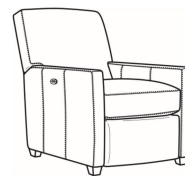

Malcolm / L1775-05PR
Leather Power Recliner (30W)
Outside: 30W x 41.5D x 38.5H
Inside: 22.5W x 22D