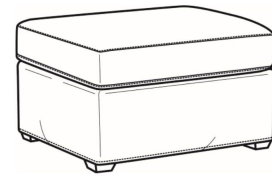

## Malcolm / 1775-05PR

DESCRIPTION:	Power Recliner (30W)
OUTSIDE:	30"W x 41.5"D x 38.5"H
INSIDE:	22.5"W x 22"D
SEAT:	21.5"H
ARM:	24.5"H
COM:	Plain: 8.00 yds Repeat of 2-14": 10.00 yds Repeat of 15-27": 11.00 yds
WEIGHT:	95 lbs

## MALCOLM

Standard Seat Cushion: Hallmark Seat

### Also available:

Malcolm / L1775-07  
Leather Ottoman (27W X 22D)  
Outside: 27W x 22D x 17H  
Inside: 0W x 0D

Malcolm / 1775-07  
Ottoman (27W X 22D)  
Outside: 27W x 22D x 17H  
Inside: 0W x 0D

Malcolm / 1775-07SC  
Slipcovered Ottoman (27W X 22D)  
Outside: 27W x 22D x 17H  
Inside: 0W x 0D

Malcolm / 1775-05  
Chair (30.5W)  
Outside: 30.5W x 39D x 36.5H  
Inside: 22W x 22D

Malcolm / 1775-05CH  
Channel Back Chair (30.5W)  
Outside: 30.5W x 39D x 36.5H  
Inside: 22W x 22D

Malcolm / 1775-05CHMR  
Manual Recliner Chnl Bk (30W)  
Outside: 30W x 41.5D x 38.5H  
Inside: 22.5W x 22D