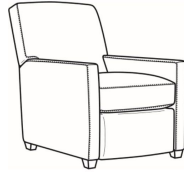

Also available:

Malcolm / L1775-07
Leather Ottoman (27W X 22D)
Outside: 27W x 22D x 17H
Inside: 0W x 0D

Malcolm / 1775-07
Ottoman (27W X 22D)
Outside: 27W x 22D x 17H
Inside: 0W x 0D

Malcolm / 1775-07SC
Slipcovered Ottoman (27W X 22D)
Outside: 27W x 22D x 17H
Inside: 0W x 0D

Malcolm / 1775-05
Chair (30.5W)
Outside: 30.5W x 39D x 36.5H
Inside: 22W x 22D

Malcolm / 1775-05CH
Channel Back Chair (30.5W)
Outside: 30.5W x 39D x 36.5H
Inside: 22W x 22D

Malcolm / 1775-05CHMR
Manual Recliner Chnl Bk (30W)
Outside: 30W x 41.5D x 38.5H
Inside: 22.5W x 22D

Malcolm / 1775-05CHPR
 Power Recliner Chnl Bk (30W)
 Outside: 30W x 41.5D x 38.5H
 Inside: 22.5W x 22D

Malcolm / 1775-05MR
 Manual Recliner (30W)
 Outside: 30W x 41.5D x 38.5H
 Inside: 22.5W x 22D

Malcolm / 1775-05PR
 Power Recliner (30W)
 Outside: 30W x 41.5D x 38.5H
 Inside: 22.5W x 22D

Malcolm / 1775-05SW
 Swivel Chair (30.5W)
 Outside: 30.5W x 39D x 36.5H
 Inside: 22W x 22D

Malcolm / 1775-05SWCH
 Channel Back SW Chair (30.5W)
 Outside: 30.5W x 39D x 36.5H
 Inside: 22W x 22D

Malcolm / 1775-05SWSC
 Slipcovered Swivel Chair (30.5W)
 Outside: 30.5W x 39D x 36.5H
 Inside: 22W x 22D