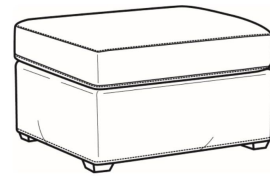

CR LAINE®

STYLE • COMFORT • COLOR

Malcolm / 1775-05SC

DESCRIPTION:	Chair (30.5W)
OUTSIDE:	30.5"W x 39"D x 36.5"H
INSIDE:	22"W x 22"D
SEAT:	19"H
ARM:	24"H
COM:	Plain: 8.00 yds Repeat of 2-14": 10.00 yds Repeat of 15-27": 11.00 yds
WEIGHT:	55 lbs

Also available:

Malcolm / L1775-07
Leather Ottoman (27W X 22D)
Outside: 27W x 22D x 17H
Inside: 0W x 0D

Malcolm / 1775-07
Ottoman (27W X 22D)
Outside: 27W x 22D x 17H
Inside: 0W x 0D

Malcolm / 1775-07SC
Slipcovered Ottoman (27W X 22D)
Outside: 27W x 22D x 17H
Inside: 0W x 0D

Malcolm / 1775-05
Chair (30.5W)
Outside: 30.5W x 39D x 36.5H
Inside: 22W x 22D

Malcolm / 1775-05CH
Channel Back Chair (30.5W)
Outside: 30.5W x 39D x 36.5H
Inside: 22W x 22D

Malcolm / 1775-05CHMR
Manual Recliner Chnl Bk (30W)
Outside: 30W x 41.5D x 38.5H
Inside: 22.5W x 22D

Malcolm / 1775-05CHPR
 Power Recliner Chnl Bk (30W)
 Outside: 30W x 41.5D x 38.5H
 Inside: 22.5W x 22D

Malcolm / 1775-05MR
 Manual Recliner (30W)
 Outside: 30W x 41.5D x 38.5H
 Inside: 22.5W x 22D

Malcolm / 1775-05PR
 Power Recliner (30W)
 Outside: 30W x 41.5D x 38.5H
 Inside: 22.5W x 22D