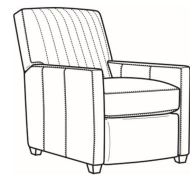

Malcolm / 1775-05
Chair (30.5W)
Outside: 30.5W x 39D x 36.5H
Inside: 22W x 22D

Malcolm / 1775-05CH
Channel Back Chair (30.5W)
Outside: 30.5W x 39D x 36.5H
Inside: 22W x 22D

Malcolm / 1775-05CHMR
Manual Recliner Chnl Bk (30W)
Outside: 30W x 41.5D x 38.5H
Inside: 22.5W x 22D

Malcolm / 1775-05CHPR
 Power Recliner Chnl Bk (30W)
 Outside: 30W x 41.5D x 38.5H
 Inside: 22.5W x 22D

Malcolm / 1775-05MR
 Manual Recliner (30W)
 Outside: 30W x 41.5D x 38.5H
 Inside: 22.5W x 22D

Malcolm / 1775-05PR
 Power Recliner (30W)
 Outside: 30W x 41.5D x 38.5H
 Inside: 22.5W x 22D

Malcolm / 1775-05SW
 Swivel Chair (30.5W)
 Outside: 30.5W x 39D x 36.5H
 Inside: 22W x 22D

Malcolm / 1775-05SWCH
 Channel Back SW Chair (30.5W)
 Outside: 30.5W x 39D x 36.5H
 Inside: 22W x 22D

Malcolm / 1775-05SWSC
 Slipcovered Swivel Chair (30.5W)
 Outside: 30.5W x 39D x 36.5H
 Inside: 22W x 22D

Malcolm / L1775-05
 Leather Chair (30.5W)
 Outside: 30.5W x 39D x 36.5H
 Inside: 22W x 22D

Malcolm / L1775-05CH
 Leather Channel Back Chair (30.5W)
 Outside: 30.5W x 39D x 36.5H
 Inside: 22W x 22D

Malcolm / L1775-05CHMR
 Leather Manual Recliner Chnl Bk (30W)
 Outside: 30W x 41.5D x 38.5H
 Inside: 22.5W x 22D