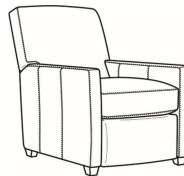

Malcolm / 1775-05
Chair (30.5W)
Outside: 30.5W x 39D x 36.5H
Inside: 22W x 22D

Malcolm / 1775-05CH
Channel Back Chair (30.5W)
Outside: 30.5W x 39D x 36.5H
Inside: 22W x 22D

Malcolm / 1775-05CHMR
Manual Recliner Chnl Bk (30W)
Outside: 30W x 41.5D x 38.5H
Inside: 22.5W x 22D

Malcolm / 1775-05SW
 Swivel Chair (30.5W)
 Outside: 30.5W x 39D x 36.5H
 Inside: 22W x 22D

Malcolm / 1775-05SWCH
 Channel Back SW Chair (30.5W)
 Outside: 30.5W x 39D x 36.5H
 Inside: 22W x 22D

Malcolm / 1775-05SWSC
 Slipcovered Swivel Chair (30.5W)
 Outside: 30.5W x 39D x 36.5H
 Inside: 22W x 22D

Malcolm / L1775-05
 Leather Chair (30.5W)
 Outside: 30.5W x 39D x 36.5H
 Inside: 22W x 22D

Malcolm / L1775-05CH
 Leather Channel Back Chair (30.5W)
 Outside: 30.5W x 39D x 36.5H
 Inside: 22W x 22D

Malcolm / L1775-05CHMR
 Leather Manual Recliner Chnl Bk (30W)
 Outside: 30W x 41.5D x 38.5H
 Inside: 22.5W x 22D

Malcolm / L1775-05CHPR
 Leather Power Recliner Chnl Bk (30W)
 Outside: 30W x 41.5D x 38.5H
 Inside: 22.5W x 22D

Malcolm / L1775-05MR
 Leather Manual Recliner (30W)
 Outside: 30W x 41.5D x 38.5H
 Inside: 22.5W x 22D