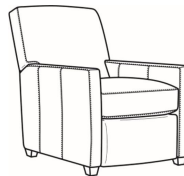

Malcolm / 1775-05
Chair (30.5W)
Outside: 30.5W x 39D x 36.5H
Inside: 22W x 22D

Malcolm / 1775-05CH
Channel Back Chair (30.5W)
Outside: 30.5W x 39D x 36.5H
Inside: 22W x 22D

Malcolm / 1775-05CHMR
Manual Recliner Chnl Bk (30W)
Outside: 30W x 41.5D x 38.5H
Inside: 22.5W x 22D

Malcolm / 1775-05SW
 Swivel Chair (30.5W)
 Outside: 30.5W x 39D x 36.5H
 Inside: 22W x 22D

Malcolm / 1775-05SWCH
 Channel Back SW Chair (30.5W)
 Outside: 30.5W x 39D x 36.5H
 Inside: 22W x 22D

Malcolm / 1775-05SC
 Slipcovered Chair (30.5W)
 Outside: 30.5W x 39D x 36.5H
 Inside: 22W x 22D

Malcolm / L1775-05
 Leather Chair (30.5W)
 Outside: 30.5W x 39D x 36.5H
 Inside: 22W x 22D

Malcolm / L1775-05CH
 Leather Channel Back Chair (30.5W)
 Outside: 30.5W x 39D x 36.5H
 Inside: 22W x 22D

Malcolm / L1775-05CHMR
 Leather Manual Recliner Chnl Bk (30W)
 Outside: 30W x 41.5D x 38.5H
 Inside: 22.5W x 22D

Malcolm / L1775-05CHPR
 Leather Power Recliner Chnl Bk (30W)
 Outside: 30W x 41.5D x 38.5H
 Inside: 22.5W x 22D

Malcolm / L1775-05MR
 Leather Manual Recliner (30W)
 Outside: 30W x 41.5D x 38.5H
 Inside: 22.5W x 22D