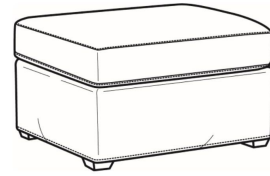

CR LAINE®

STYLE • COMFORT • COLOR

Malcolm / 1775-05SWSC

DESCRIPTION:	Swivel Chair (30.5W)
OUTSIDE:	30.5"W x 39"D x 36.5"H
INSIDE:	22"W x 22"D
SEAT:	19"H
ARM:	24"H
COM:	Plain: 8.00 yds Repeat of 2-14": 10.00 yds Repeat of 15-27": 11.00 yds
WEIGHT:	55 lbs

L = available in leather

SC = available slipcovered

Standard Features:

Tight Back

French Seamed

May be shown with optional features

MALCOLM

Standard Seat Cushion: Hallmark Seat

Also available:

Malcolm / L1775-07
Leather Ottoman (27W X 22D)
Outside: 27W x 22D x 17H
Inside: 0W x 0D

Malcolm / 1775-07
Ottoman (27W X 22D)
Outside: 27W x 22D x 17H
Inside: 0W x 0D

Malcolm / 1775-07SC
Slipcovered Ottoman (27W X 22D)
Outside: 27W x 22D x 17H
Inside: 0W x 0D

Malcolm / 1775-05
Chair (30.5W)
Outside: 30.5W x 39D x 36.5H
Inside: 22W x 22D

Malcolm / 1775-05CH
Channel Back Chair (30.5W)
Outside: 30.5W x 39D x 36.5H
Inside: 22W x 22D

Malcolm / 1775-05CHMR
Manual Recliner Chnl Bk (30W)
Outside: 30W x 41.5D x 38.5H
Inside: 22.5W x 22D