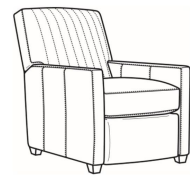

Malcolm / 1775-05
Chair (30.5W)
Outside: 30.5W x 39D x 36.5H
Inside: 22W x 22D

Malcolm / 1775-05CH
Channel Back Chair (30.5W)
Outside: 30.5W x 39D x 36.5H
Inside: 22W x 22D

Malcolm / 1775-05CHMR
Manual Recliner Chnl Bk (30W)
Outside: 30W x 41.5D x 38.5H
Inside: 22.5W x 22D

Malcolm / 1775-05CHPR
 Power Recliner Chnl Bk (30W)
 Outside: 30W x 41.5D x 38.5H
 Inside: 22.5W x 22D

Malcolm / 1775-05MR
 Manual Recliner (30W)
 Outside: 30W x 41.5D x 38.5H
 Inside: 22.5W x 22D

Malcolm / 1775-05PR
 Power Recliner (30W)
 Outside: 30W x 41.5D x 38.5H
 Inside: 22.5W x 22D

Malcolm / 1775-05SW
 Swivel Chair (30.5W)
 Outside: 30.5W x 39D x 36.5H
 Inside: 22W x 22D

Malcolm / 1775-05SWCH
 Channel Back SW Chair (30.5W)
 Outside: 30.5W x 39D x 36.5H
 Inside: 22W x 22D

Malcolm / 1775-05SC
 Slipcovered Chair (30.5W)
 Outside: 30.5W x 39D x 36.5H
 Inside: 22W x 22D

Malcolm / L1775-05
 Leather Chair (30.5W)
 Outside: 30.5W x 39D x 36.5H
 Inside: 22W x 22D

Malcolm / L1775-05CH
 Leather Channel Back Chair (30.5W)
 Outside: 30.5W x 39D x 36.5H
 Inside: 22W x 22D

Malcolm / L1775-05CHMR
 Leather Manual Recliner Chnl Bk (30W)
 Outside: 30W x 41.5D x 38.5H
 Inside: 22.5W x 22D