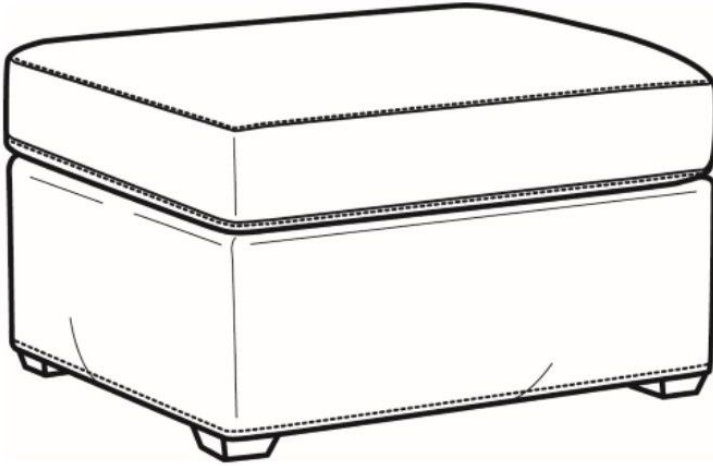

CR LAINE®

STYLE • COMFORT • COLOR

Malcolm / 1775-07SC

DESCRIPTION: Ottoman (27W X 22D)
OUTSIDE: 27"W x 22"D x 17"H
COM: Plain: 3.00 yds
Repeat of 2-14": 3.75 yds
Repeat of 15-27": 4.25 yds
WEIGHT: 30 lbs

Standard Features:

French Seamed

May be shown with optional features

MALCOLM

Standard Seat Cushion: Hallmark Seat