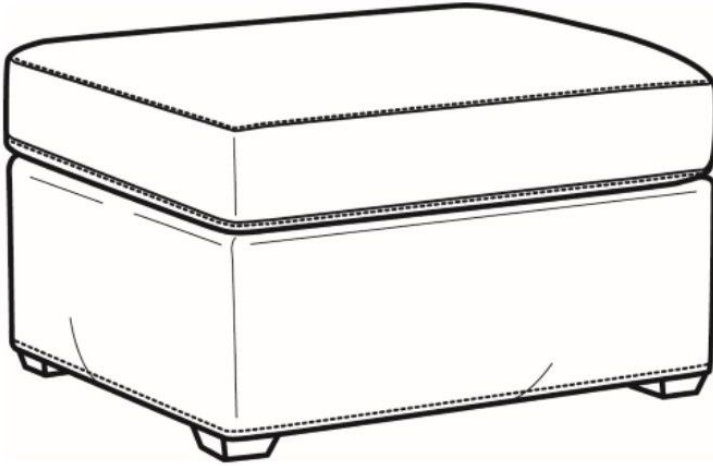

CR LAINE®

STYLE • COMFORT • COLOR

Malcolm / 1775-07SC

DESCRIPTION: Ottoman (27W X 22D)
OUTSIDE: 27"W x 22"D x 17"H
COM: Plain: 3.00 yds
Repeat of 2-14": 3.75 yds
Repeat of 15-27": 4.25 yds
WEIGHT: 30 lbs

Standard Features:

French Seamed

May be shown with optional features

MALCOLM

Standard Seat Cushion: Hallmark Seat
