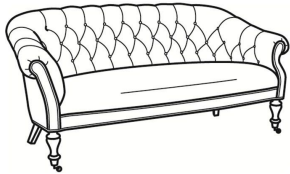

## Darby / 1805

DESCRIPTION:	Chair (36W)
OUTSIDE:	36"W x 36"D x 33"H
INSIDE:	21"W x 22"D
SEAT:	18"H
ARM:	25"H
COM:	Plain: 6.00 yds Repeat of 2-14": 7.50 yds Repeat of 15-27": 8.25 yds
WEIGHT:	55 lbs

**L** = available in leather

Standard Features:

Tufted Back

Standard with brass casters

May be shown with optional features

**DARBY**

Also available:

Darby / 1804  
Settee (72W)  
Outside: 72W x 36D x 33H  
Inside: 57W x 22D

Darby / L1804  
Leather Settee (72W)  
Outside: 72W x 36D x 33H  
Inside: 57W x 22D

Darby / L1805  
Leather Chair (36W)  
Outside: 36W x 36D x 33H  
Inside: 21W x 22D