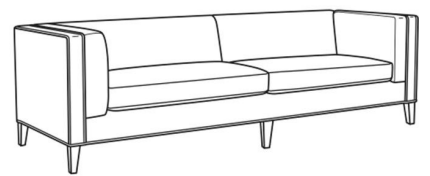

## Chester / 1950-20NS

DESCRIPTION:	Sofa (82W)
OUTSIDE:	82"W x 36"D x 30"H
INSIDE:	61.5"W x 23"D
SEAT:	20"H
ARM:	30"H
COM:	Plain: 15.00 yds Repeat of 2-14": 18.75 yds Repeat of 15-27": 20.25 yds
WEIGHT:	170 lbs

**L** = available in leather

Standard Features:

Weltless Cushion

May be shown with optional features

## CHESTER

Standard Seat Cushion: Hallmark Seat

Also available:

Chester / 1950-20  
Sofa (82W)  
Outside: 82W x 36D x 30H  
Inside: 61.5W x 23D

Chester / 1950-21  
Long Sofa (100W)  
Outside: 100W x 36D x 30H  
Inside: 79.5W x 23D

Chester / 1950-21NS  
Long Sofa (100W)  
Outside: 100W x 36D x 30H  
Inside: 79.5W x 23D

Chester / L1950-20  
Leather Sofa (82W)  
Outside: 82W x 36D x 30H  
Inside: 61.5W x 23D

Chester / L1950-21  
Leather Long Sofa (100W)  
Outside: 100W x 36D x 30H  
Inside: 79.5W x 23D