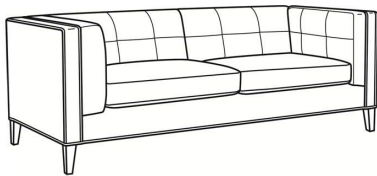

## Chester / 1950-20NS

DESCRIPTION:	Sofa (82W)
OUTSIDE:	82"W x 36"D x 30"H
INSIDE:	61.5"W x 23"D
SEAT:	20"H
ARM:	30"H
COM:	Plain: 15.00 yds Repeat of 2-14": 18.75 yds Repeat of 15-27": 20.25 yds
WEIGHT:	170 lbs

**L** = available in leather

Standard Features:

Weltless Cushion

May be shown with optional features

## CHESTER

Standard Seat Cushion: Hallmark Seat

Also available:

Chester / 1950-20  
Sofa (82W)  
Outside: 82W x 36D x 30H  
Inside: 61.5W x 23D

Chester / 1950-21  
Long Sofa (100W)  
Outside: 100W x 36D x 30H  
Inside: 79.5W x 23D