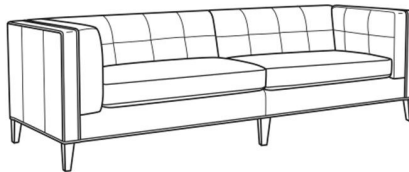

## Chester / 1950-20NS

DESCRIPTION:	Sofa (82W)
OUTSIDE:	82"W x 36"D x 30"H
INSIDE:	61.5"W x 23"D
SEAT:	20"H
ARM:	30"H
COM:	Plain: 15.00 yds Repeat of 2-14": 18.75 yds Repeat of 15-27": 20.25 yds
WEIGHT:	170 lbs

**L** = available in leather

Standard Features:

Weltless Cushion

May be shown with optional features

## CHESTER

Standard Seat Cushion: Hallmark Seat

Also available:

Chester / 1950-20  
Sofa (82W)  
Outside: 82W x 36D x 30H  
Inside: 61.5W x 23D

Chester / 1950-21  
Long Sofa (100W)  
Outside: 100W x 36D x 30H  
Inside: 79.5W x 23D

Chester / 1950-21NS  
Long Sofa (100W)  
Outside: 100W x 36D x 30H  
Inside: 79.5W x 23D

Chester / L1950-20  
Leather Sofa (82W)  
Outside: 82W x 36D x 30H  
Inside: 61.5W x 23D

Chester / L1950-21  
Leather Long Sofa (100W)  
Outside: 100W x 36D x 30H  
Inside: 79.5W x 23D