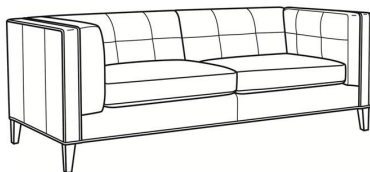

## Chester / 1950-20NS

DESCRIPTION:	Sofa (82W)
OUTSIDE:	82"W x 36"D x 30"H
INSIDE:	61.5"W x 23"D
SEAT:	20"H
ARM:	30"H
COM:	Plain: 15.00 yds Repeat of 2-14": 18.75 yds Repeat of 15-27": 20.25 yds
WEIGHT:	170 lbs

**L** = available in leather

Standard Features:

Weltless Cushion

May be shown with optional features

## CHESTER

Standard Seat Cushion: Hallmark Seat

Also available:

Chester / 1950-20  
Sofa (82W)  
Outside: 82W x 36D x 30H  
Inside: 61.5W x 23D

Chester / 1950-21  
Long Sofa (100W)  
Outside: 100W x 36D x 30H  
Inside: 79.5W x 23D

Chester / 1950-21NS  
Long Sofa (100W)  
Outside: 100W x 36D x 30H  
Inside: 79.5W x 23D

Chester / L1950-20  
Leather Sofa (82W)  
Outside: 82W x 36D x 30H  
Inside: 61.5W x 23D

Chester / L1950-21  
Leather Long Sofa (100W)  
Outside: 100W x 36D x 30H  
Inside: 79.5W x 23D