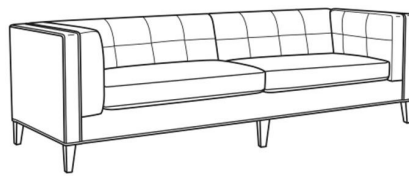

## Chester / 1950-20NS

DESCRIPTION:	Sofa (82W)
OUTSIDE:	82"W x 36"D x 30"H
INSIDE:	61.5"W x 23"D
SEAT:	20"H
ARM:	30"H
COM:	Plain: 15.00 yds Repeat of 2-14": 18.75 yds Repeat of 15-27": 20.25 yds
WEIGHT:	170 lbs

**L** = available in leather

Standard Features:

Weltless Cushion

May be shown with optional features

## CHESTER

Standard Seat Cushion: Hallmark Seat

Also available:

Chester / 1950-20  
Sofa (82W)  
Outside: 82W x 36D x 30H  
Inside: 61.5W x 23D

Chester / 1950-21  
Long Sofa (100W)  
Outside: 100W x 36D x 30H  
Inside: 79.5W x 23D