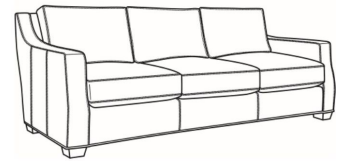

## Barrett / 1990-01

DESCRIPTION:	Long Sofa (105W)
OUTSIDE:	105"W x 43.5"D x 35.5"H
INSIDE:	92.5"W x 24"D
SEAT:	21"H
ARM:	26.5"H
BACK RAIL:	34.5"H
THROW PILLOWS:	2 - 20"
COM:	Plain: 24.50 yds Repeat of 2-14": 30.75 yds Repeat of 15-27": 33.25 yds
WEIGHT:	170 lbs

### Standard Features:

Box Border Back

Saddle-Stitched

Due to the convergence on track arm, plaids and stripes are not recommended for this frame

May be shown with optional features

## BARRETT

Standard Seat Cushion:	Comfort Down Seat
Standard Back Pillow:	Comfort Down Back

### Also available:

Barrett / 1990-00  
Sofa (90.5W)  
Outside: 90.5W x 43.5D x 35.5H  
Inside: 78W x 24D

Barrett / 1990-22  
Apt Sofa (78.5W)  
Outside: 78.5W x 43.5D x 35.5H  
Inside: 66W x 24D

Barrett / L1990-00  
Leather Sofa (90.5W)  
Outside: 90.5W x 43.5D x 35.5H  
Inside: 78W x 24D