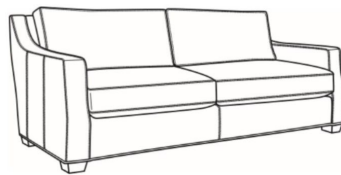

Barrett / L1990-22
Leather Apt Sofa (78.5W)
Outside: 78.5W x 43.5D x 35.5H
Inside: 66W x 24D