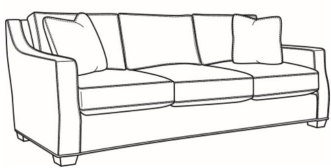

Also available:

Barrett / 1990-00
Sofa (90.5W)
Outside: 90.5W x 43.5D x 35.5H
Inside: 78W x 24D