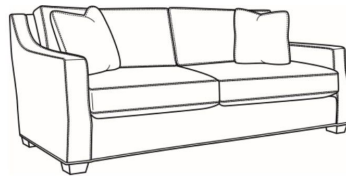

Barrett / 1990-22
Apt Sofa (78.5W)
Outside: 78.5W x 43.5D x 35.5H
Inside: 66W x 24D