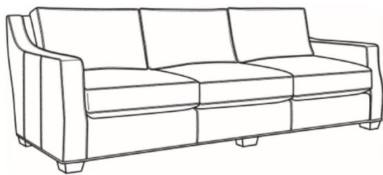

### Standard Features:

Box Border Back

Saddle-Stitched

Due to the convergence on track arm, plaids and stripes are not recommended for this frame

May be shown with optional features

## BARRETT

Standard Seat Cushion:	Comfort Down Seat
Standard Back Pillow:	Comfort Down Back

### Also available:

Barrett / 1990-00  
Sofa (90.5W)  
Outside: 90.5W x 43.5D x 35.5H  
Inside: 78W x 24D

Barrett / 1990-22  
Apt Sofa (78.5W)  
Outside: 78.5W x 43.5D x 35.5H  
Inside: 66W x 24D

Barrett / L1990-00  
Leather Sofa (90.5W)  
Outside: 90.5W x 43.5D x 35.5H  
Inside: 78W x 24D