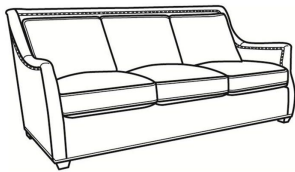

## Marcoux / 2020

DESCRIPTION:	Sofa (85.5W)
OUTSIDE:	85.5"W x 41"D x 39"H
INSIDE:	76"W x 21.5"D
SEAT:	20"H
ARM:	26.5"H
COM:	Plain: 20.00 yds Repeat of 2-14": 25.00 yds Repeat of 15-27": 27.00 yds
WEIGHT:	165 lbs

**L** = available in leather

### Standard Features:

Knife Edge Back

May be shown with optional features

Standard Seat Cushion:	<b>MARCOUX</b> Comfort Down Seat
Standard Back Pillow:	Legacy Down Back

### Also available:

Marcoux / 2021  
Long Sofa (97.5W)  
Outside: 97.5W x 41D x 39H  
Inside: 88W x 21.5D

Marcoux / 2025  
Chair (34W)  
Outside: 34W x 41D x 39H  
Inside: 23W x 21.5D

Marcoux / 2025-SW  
Swivel Chair (34W)  
Outside: 34W x 41D x 39H  
Inside: 23W x 21.5D