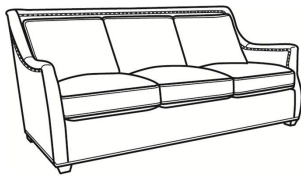

CR LAINE®

STYLE • COMFORT • COLOR

Marcoux / 2021

DESCRIPTION:	Long Sofa (97.5W)
OUTSIDE:	97.5"W x 41"D x 39"H
INSIDE:	88"W x 21.5"D
SEAT:	20"H
ARM:	26.5"H
COM:	Plain: 25.00 yds Repeat of 2-14": 31.25 yds Repeat of 15-27": 33.75 yds
WEIGHT:	170 lbs

L = available in leather

Standard Features:

Knife Edge Back

May be shown with optional features

	MARCOUX
Standard Seat Cushion:	Comfort Down Seat
Standard Back Pillow:	Legacy Down Back

Also available:

Marcoux / 2020
Sofa (85.5W)
Outside: 85.5W x 41D x 39H
Inside: 76W x 21.5D

Marcoux / 2025
Chair (34W)
Outside: 34W x 41D x 39H
Inside: 23W x 21.5D

Marcoux / 2025-SW
Swivel Chair (34W)
Outside: 34W x 41D x 39H
Inside: 23W x 21.5D

Marcoux / L2025
Leather Chair (34W)
Outside: 34W x 41D x 39H
Inside: 23W x 21.5D

Marcoux / L2025-SW
Leather Swivel Chair (34W)
Outside: 34W x 41D x 39H
Inside: 23W x 21.5D