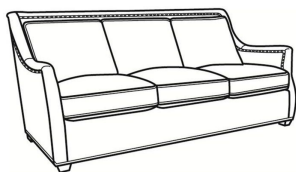

CR LAINE®

STYLE • COMFORT • COLOR

Marcoux / 2025

DESCRIPTION:	Chair (34W)
OUTSIDE:	34"W x 41"D x 39"H
INSIDE:	23"W x 21.5"D
SEAT:	20"H
ARM:	26.5"H
COM:	Plain: 10.00 yds Repeat of 2-14": 12.50 yds Repeat of 15-27": 13.50 yds
WEIGHT:	70 lbs

L = available in leather

Standard Features:

Knife Edge Back

May be shown with optional features

	MARCOUX
Standard Seat Cushion:	Comfort Down Seat
Standard Back Pillow:	Legacy Down Back

Also available:

Marcoux / L2027
Leather Ottoman (29W X 23D)
Outside: 29W x 23D x 17H
Inside: 0W x 0D

Marcoux / 2027
Ottoman (29W X 23D)
Outside: 29W x 23D x 17H
Inside: 0W x 0D

Marcoux / 2020
Sofa (85.5W)
Outside: 85.5W x 41D x 39H
Inside: 76W x 21.5D

Marcoux / 2021
Long Sofa (97.5W)
Outside: 97.5W x 41D x 39H
Inside: 88W x 21.5D

Marcoux / 2025-SW
Swivel Chair (34W)
Outside: 34W x 41D x 39H
Inside: 23W x 21.5D

Marcoux / L2025
Leather Chair (34W)
Outside: 34W x 41D x 39H
Inside: 23W x 21.5D

Marcoux / L2025-SW
Leather Swivel Chair (34W)
Outside: 34W x 41D x 39H
Inside: 23W x 21.5D