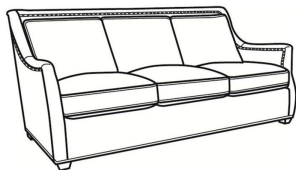

## Marcoux / 2025-SW

DESCRIPTION:	Swivel Chair (34W)
OUTSIDE:	34"W x 41"D x 39"H
INSIDE:	23"W x 21.5"D
SEAT:	20"H
ARM:	26.5"H
COM:	Plain: 10.00 yds Repeat of 2-14": 12.50 yds Repeat of 15-27": 13.50 yds
WEIGHT:	80 lbs

### Standard Features:

Knife Edge Back

May be shown with optional features

	<b>MARCOUX</b>
Standard Seat Cushion:	Comfort Down Seat
Standard Back Pillow:	Legacy Down Back

### Also available:

Marcoux / L2027  
Leather Ottoman (29W X 23D)  
Outside: 29W x 23D x 17H  
Inside: 0W x 0D

Marcoux / 2027  
Ottoman (29W X 23D)  
Outside: 29W x 23D x 17H  
Inside: 0W x 0D

Marcoux / 2020  
Sofa (85.5W)  
Outside: 85.5W x 41D x 39H  
Inside: 76W x 21.5D

Marcoux / 2021  
Long Sofa (97.5W)  
Outside: 97.5W x 41D x 39H  
Inside: 88W x 21.5D

Marcoux / 2025  
Chair (34W)  
Outside: 34W x 41D x 39H  
Inside: 23W x 21.5D

Marcoux / L2025  
Leather Chair (34W)  
Outside: 34W x 41D x 39H  
Inside: 23W x 21.5D