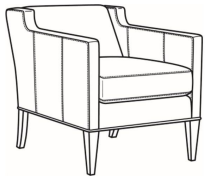

## Lily / 2222-05

DESCRIPTION:	Chair (27.5W)
OUTSIDE:	27.5"W x 33"D x 31"H
INSIDE:	21"W x 21"D
SEAT:	21"H
ARM:	26.5"H
COM:	Plain: 6.50 yds Repeat of 2-14": 8.25 yds Repeat of 15-27": 9.00 yds
WEIGHT:	50 lbs

### Standard Features:

Tight Back

French Seamed

May be shown with optional features

Standard Seat Cushion: **LILY**  
Hallmark Seat

Also available:

Lily / L2222-05

Leather Chair (27.5W)

Outside: 27.5W x 33D x 31H

Inside: 21W x 21D