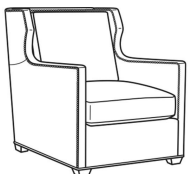

## Sherwin / 2250-05

DESCRIPTION:	Chair (31W)
OUTSIDE:	31"W x 41"D x 38"H
INSIDE:	24"W x 22"D
SEAT:	19.5"H
ARM:	26"H
BACK RAIL:	38"H
COM:	Plain: 9.50 yds Repeat of 2-14": 12.00 yds Repeat of 15-27": 13.00 yds
WEIGHT:	70 lbs

### Standard Features:

Box Border Back

French Seamed

Standard with small nail trim

Due to the construction of this style, nails cannot be removed

May be shown with optional features

## SHERWIN

Standard Seat Cushion:	Comfort Down Seat
Standard Back Pillow:	Legacy Down Back

Also available:

Sherwin / 2250-07  
Ottoman (29W X 23D)  
Outside: 29W x 23D x 17H  
Inside: 0W x 0D

Sherwin / L2250-07  
Leather Ottoman (29W X 23D)  
Outside: 29W x 23D x 17H  
Inside: 0W x 0D

Sherwin / 2250-05SW  
Swivel Chair (31W)  
Outside: 31W x 41D x 38H  
Inside: 24W x 22D

Sherwin / L2250-05  
Leather Chair (31W)  
Outside: 31W x 41D x 38H  
Inside: 24W x 22D

Sherwin / L2250-05SW  
Leather Swivel Chair (31W)  
Outside: 31W x 41D x 38H  
Inside: 24W x 22D