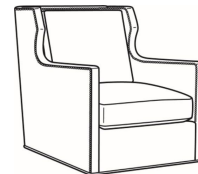

## Sherwin / 2250-05

DESCRIPTION:	Chair (31W)
OUTSIDE:	31"W x 41"D x 38"H
INSIDE:	24"W x 22"D
SEAT:	19.5"H
ARM:	26"H
BACK RAIL:	38"H
COM:	Plain: 9.50 yds Repeat of 2-14": 12.00 yds Repeat of 15-27": 13.00 yds
WEIGHT:	70 lbs

### Standard Features:

Box Border Back

French Seamed

Standard with small nail trim

Due to the construction of this style, nails cannot be removed

May be shown with optional features

## SHERWIN

Standard Seat Cushion:	Comfort Down Seat
Standard Back Pillow:	Legacy Down Back

Also available:

Sherwin / 2250-07  
Ottoman (29W X 23D)  
Outside: 29W x 23D x 17H  
Inside: 0W x 0D

Sherwin / L2250-07  
Leather Ottoman (29W X 23D)  
Outside: 29W x 23D x 17H  
Inside: 0W x 0D

Sherwin / 2250-05SW  
Swivel Chair (31W)  
Outside: 31W x 41D x 38H  
Inside: 24W x 22D

Sherwin / L2250-05  
Leather Chair (31W)  
Outside: 31W x 41D x 38H  
Inside: 24W x 22D

Sherwin / L2250-05SW  
Leather Swivel Chair (31W)  
Outside: 31W x 41D x 38H  
Inside: 24W x 22D