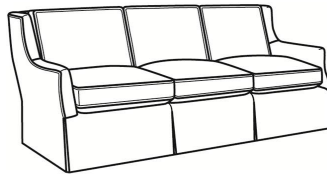

## JOHANNA

Standard Seat Cushion: Comfort Down Seat

Standard Back Pillow: Legacy Down Back

#### Johanna / 2277

Ottoman (28W X 21D)

Outside: 28W x 21D x 17.5H

Inside: 0W x 0D