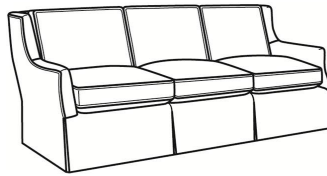

## Johanna / 2275

DESCRIPTION:	Chair (31W)
OUTSIDE:	31"W x 39"D x 35.5"H
INSIDE:	22.5"W x 20.5"D
SEAT:	21"H
ARM:	24"H
COM:	Plain: 9.00 yds Repeat of 2-14": 11.25 yds Repeat of 15-27": 12.25 yds
WEIGHT:	60 lbs

### Standard Features:

Box Border Back

May be shown with optional features

## JOHANNA

Standard Seat Cushion: Comfort Down Seat

Standard Back Pillow: Legacy Down Back

### Also available:

Johanna / 2277  
Ottoman (28W X 21D)  
Outside: 28W x 21D x 17.5H  
Inside: 0W x 0D

Johanna / 2270  
Sofa (82.5W)  
Outside: 82.5W x 39D x 35.5H  
Inside: 74W x 20.5D

Johanna / 2274  
Loveseat (57.5W)  
Outside: 57.5W x 39D x 35.5H  
Inside: 49W x 20.5D