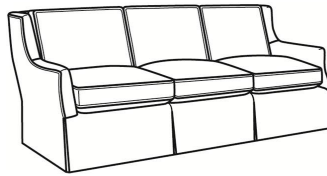

## Johanna / 2275-SW

DESCRIPTION:	Swivel Chair (31W)
OUTSIDE:	31"W x 39"D x 35.5"H
INSIDE:	22.5"W x 20.5"D
SEAT:	21"H
ARM:	24"H
COM:	Plain: 9.00 yds Repeat of 2-14": 11.25 yds Repeat of 15-27": 12.25 yds
WEIGHT:	60 lbs

### Standard Features:

Box Border Back

May be shown with optional features

## JOHANNA

Standard Seat Cushion: Comfort Down Seat

Standard Back Pillow: Legacy Down Back

### Also available:

Johanna / 2277  
Ottoman (28W X 21D)  
Outside: 28W x 21D x 17.5H  
Inside: 0W x 0D

Johanna / 2270  
Sofa (82.5W)  
Outside: 82.5W x 39D x 35.5H  
Inside: 74W x 20.5D

Johanna / 2274  
Loveseat (57.5W)  
Outside: 57.5W x 39D x 35.5H  
Inside: 49W x 20.5D