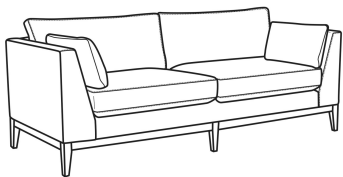

CR LAINE®

STYLE • COMFORT • COLOR

Raleigh / 2300-21

DESCRIPTION:	Long Sofa (94W)
OUTSIDE:	94"W x 37"D x 33"H
INSIDE:	81"W x 21"D
SEAT:	20.5"H
ARM:	28"H
BACK RAIL:	28"H
THROW PILLOWS:	2 - Arm Bolsters
COM:	Plain: 17.00 yds Repeat of 2-14": 21.25 yds Repeat of 15-27": 23.00 yds
WEIGHT:	160 lbs

L = available in leather

Standard Features:

Box Border Back

French Seamed

Oak wood base. Wood grain pattern is a natural characteristic of oak

May be shown with optional features

RALEIGH

Standard Seat Cushion:	Hallmark Seat
Standard Back Pillow:	Fiber Back

Also available:

Raleigh / 2300-20
Sofa (84W)
Outside: 84W x 37D x 33H
Inside: 71W x 21D

Raleigh / L2300-20
Leather Sofa (84W)
Outside: 84W x 37D x 33H
Inside: 71W x 21D

Raleigh / L2300-21
Leather Long Sofa (94W)
Outside: 94W x 37D x 33H
Inside: 81W x 21D