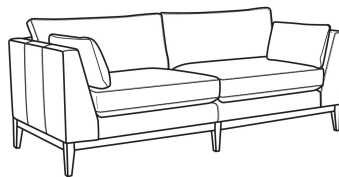

CR LAINE®

STYLE • COMFORT • COLOR

Raleigh / 2300-21

DESCRIPTION:	Long Sofa (94W)
OUTSIDE:	94"W x 37"D x 33"H
INSIDE:	81"W x 21"D
SEAT:	20.5"H
ARM:	28"H
BACK RAIL:	28"H
THROW PILLOWS:	2 - Arm Bolsters
COM:	Plain: 17.00 yds Repeat of 2-14": 21.25 yds Repeat of 15-27": 23.00 yds
WEIGHT:	160 lbs

L = available in leather

Standard Features:

Box Border Back

French Seamed

Oak wood base. Wood grain pattern is a natural characteristic of oak

May be shown with optional features

RALEIGH

Standard Seat Cushion:	Hallmark Seat
Standard Back Pillow:	Fiber Back

Also available:

Raleigh / 2300-20
Sofa (84W)
Outside: 84W x 37D x 33H
Inside: 71W x 21D

Raleigh / L2300-20
Leather Sofa (84W)
Outside: 84W x 37D x 33H
Inside: 71W x 21D

Raleigh / L2300-21
Leather Long Sofa (94W)
Outside: 94W x 37D x 33H
Inside: 81W x 21D