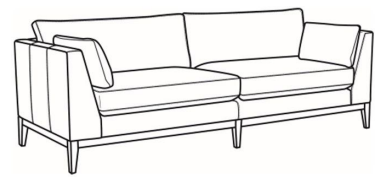

CR LAINE®

STYLE • COMFORT • COLOR

Raleigh / 2300-21

DESCRIPTION:	Long Sofa (94W)
OUTSIDE:	94"W x 37"D x 33"H
INSIDE:	81"W x 21"D
SEAT:	20.5"H
ARM:	28"H
BACK RAIL:	28"H
THROW PILLOWS:	2 - Arm Bolsters
COM:	Plain: 17.00 yds Repeat of 2-14": 21.25 yds Repeat of 15-27": 23.00 yds
WEIGHT:	160 lbs

L = available in leather

Standard Features:

Box Border Back

French Seamed

Oak wood base. Wood grain pattern is a natural characteristic of oak

May be shown with optional features

RALEIGH

Standard Seat Cushion:	Hallmark Seat
Standard Back Pillow:	Fiber Back

Also available:

Raleigh / 2300-20
Sofa (84W)
Outside: 84W x 37D x 33H
Inside: 71W x 21D

Raleigh / L2300-20
Leather Sofa (84W)
Outside: 84W x 37D x 33H
Inside: 71W x 21D

Raleigh / L2300-21
Leather Long Sofa (94W)
Outside: 94W x 37D x 33H
Inside: 81W x 21D