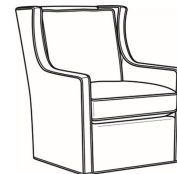

## Chance / 2446-05

DESCRIPTION:	Chair (31W)
OUTSIDE:	31"W x 41"D x 41"H
INSIDE:	24.5"W x 22.5"D
SEAT:	20.5"H
ARM:	25"H
BACK RAIL:	41"H
COM:	Plain: 10.50 yds Repeat of 2-14": 13.25 yds Repeat of 15-27": 14.25 yds
WEIGHT:	65 lbs

## CHANCE

Standard Seat Cushion:	Comfort Down Seat
Standard Back Pillow:	Comfort Down Back

### Also available:

Chance / L2446-07  
Leather Ottoman (28W X 21D)  
Outside: 28W x 21D x 17.5H  
Inside: 0W x 0D

Chance / 2446-07  
Ottoman (28W X 21D)  
Outside: 28W x 21D x 17.5H  
Inside: 0W x 0D

Chance / 2446-05SW  
Swivel Chair (31W)  
Outside: 31W x 41D x 41H  
Inside: 24.5W x 22.5D

Chance / L2446-05  
Leather Chair (31W)  
Outside: 31W x 41D x 41H  
Inside: 24.5W x 22.5D

Chance / L2446-05SW  
Leather Swivel Chair (31W)  
Outside: 31W x 41D x 41H  
Inside: 24.5W x 22.5D