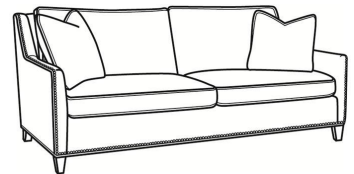

CR LAINE®

STYLE • COMFORT • COLOR

Jeremy / 2460-SC

DESCRIPTION:	Sofa (84.5W)
OUTSIDE:	84.5"W x 41"D x 36"H
INSIDE:	77"W x 22"D
SEAT:	19"H
ARM:	24"H
BACK RAIL:	34.5"H
THROW PILLOWS:	2 - 20"
COM:	Plain: 20.00 yds Repeat of 2-14": 25.00 yds Repeat of 15-27": 27.00 yds
WEIGHT:	180 lbs

L = available in leather

SC = available slipcovered

Standard Features:

Box Border Back

May be shown with optional features

JEREMY

Standard Seat Cushion:	Mayfair Seat
Standard Back Pillow:	Fiber Back

Also available:

Jeremy / 2460
Sofa (84.5W)
Outside: 84.5W x 41D x 36H
Inside: 77W x 22D

Jeremy / 2461
Long Sofa (94.5W)
Outside: 94.5W x 41D x 36H
Inside: 87W x 22D

Jeremy / 2462
Apt Sofa (76.5W)
Outside: 76.5W x 41D x 36H
Inside: 69W x 22D

Jeremy / 2465
Chair (29.5W)
Outside: 29.5W x 41D x 36H
Inside: 22W x 22D

Jeremy / 2461-SC
Slipcovered Long Sofa (94.5W)
Outside: 94.5W x 41D x 36H
Inside: 87W x 22D

Jeremy / 2462-SC
Slipcovered Apt Sofa (76.5W)
Outside: 76.5W x 41D x 36H
Inside: 69W x 22D