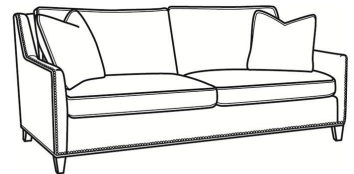

CR LAINE®

STYLE • COMFORT • COLOR

Jeremy / 2461-SC

DESCRIPTION:	Long Sofa (94.5W)
OUTSIDE:	94.5"W x 41"D x 36"H
INSIDE:	87"W x 22"D
SEAT:	19"H
ARM:	24"H
BACK RAIL:	34.5"H
THROW PILLOWS:	2 - 20"
COM:	Plain: 19.50 yds Repeat of 2-14": 24.50 yds Repeat of 15-27": 26.50 yds
WEIGHT:	180 lbs

L = available in leather

SC = available slipcovered

Standard Features:

Box Border Back

May be shown with optional features

JEREMY

Standard Seat Cushion:	Mayfair Seat
Standard Back Pillow:	Fiber Back

Also available:

Jeremy / 2460
Sofa (84.5W)
Outside: 84.5W x 41D x 36H
Inside: 77W x 22D

Jeremy / 2461
Long Sofa (94.5W)
Outside: 94.5W x 41D x 36H
Inside: 87W x 22D

Jeremy / 2462
Apt Sofa (76.5W)
Outside: 76.5W x 41D x 36H
Inside: 69W x 22D

Jeremy / 2465
Chair (29.5W)
Outside: 29.5W x 41D x 36H
Inside: 22W x 22D

Jeremy / 2460-SC
Slipcovered Sofa (84.5W)
Outside: 84.5W x 41D x 36H
Inside: 77W x 22D

Jeremy / 2462-SC
Slipcovered Apt Sofa (76.5W)
Outside: 76.5W x 41D x 36H
Inside: 69W x 22D