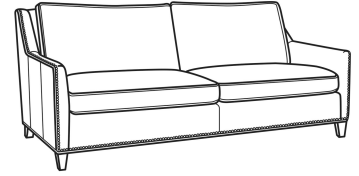

L = available in leather

SC = available slipcovered

Standard Features:

Box Border Back

May be shown with optional features

JEREMY

Standard Seat Cushion:	Mayfair Seat
Standard Back Pillow:	Fiber Back

Also available:

Jeremy / 2460
Sofa (84.5W)
Outside: 84.5W x 41D x 36H
Inside: 77W x 22D

Jeremy / 2461
Long Sofa (94.5W)
Outside: 94.5W x 41D x 36H
Inside: 87W x 22D

Jeremy / 2462
Apt Sofa (76.5W)
Outside: 76.5W x 41D x 36H
Inside: 69W x 22D

Jeremy / 2465
Chair (29.5W)
Outside: 29.5W x 41D x 36H
Inside: 22W x 22D

Jeremy / 2460-SC
Slipcovered Sofa (84.5W)
Outside: 84.5W x 41D x 36H
Inside: 77W x 22D

Jeremy / 2462-SC
Slipcovered Apt Sofa (76.5W)
Outside: 76.5W x 41D x 36H
Inside: 69W x 22D

Jeremy / 2465-SC
Slipcovered Chair (29.5W)
Outside: 29.5W x 41D x 36H
Inside: 22W x 22D

Jeremy / L2460
Leather Sofa (84.5W)
Outside: 84.5W x 41D x 36H
Inside: 77W x 22D

Jeremy / L2461
Leather Long Sofa (94.5W)
Outside: 94.5W x 41D x 36H
Inside: 87W x 22D