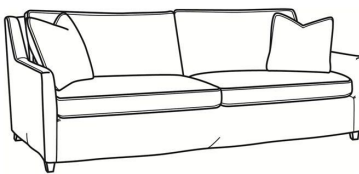

## JEREMY

Standard Seat Cushion:	Mayfair Seat
Standard Back Pillow:	Fiber Back

### Also available:

Jeremy / 2460  
Sofa (84.5W)  
Outside: 84.5W x 41D x 36H  
Inside: 77W x 22D

Jeremy / 2461  
Long Sofa (94.5W)  
Outside: 94.5W x 41D x 36H  
Inside: 87W x 22D

Jeremy / 2465  
Chair (29.5W)  
Outside: 29.5W x 41D x 36H  
Inside: 22W x 22D

Jeremy / 2460-SC  
Slipcovered Sofa (84.5W)  
Outside: 84.5W x 41D x 36H  
Inside: 77W x 22D

Jeremy / 2461-SC  
Slipcovered Long Sofa (94.5W)  
Outside: 94.5W x 41D x 36H  
Inside: 87W x 22D

Jeremy / 2462-SC  
Slipcovered Apt Sofa (76.5W)  
Outside: 76.5W x 41D x 36H  
Inside: 69W x 22D