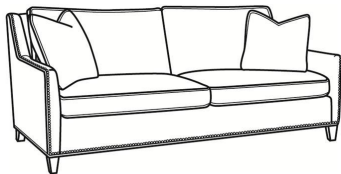

Also available:

Jeremy / 2460
Sofa (84.5W)
Outside: 84.5W x 41D x 36H
Inside: 77W x 22D