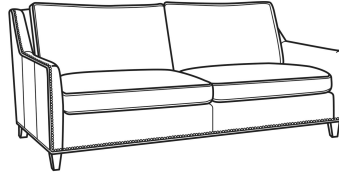

## Jeremy / 2462

DESCRIPTION:	Apt Sofa (76.5W)
OUTSIDE:	76.5"W x 41"D x 36"H
INSIDE:	69"W x 22"D
SEAT:	19"H
ARM:	24"H
BACK RAIL:	34.5"H
THROW PILLOWS:	2 - 20"
COM:	Plain: 20.00 yds Repeat of 2-14": 25.00 yds Repeat of 15-27": 27.00 yds
WEIGHT:	170 lbs

### Also available:

Jeremy / 2460  
Sofa (84.5W)  
Outside: 84.5W x 41D x 36H  
Inside: 77W x 22D

Jeremy / 2461  
Long Sofa (94.5W)  
Outside: 94.5W x 41D x 36H  
Inside: 87W x 22D

Jeremy / 2465  
Chair (29.5W)  
Outside: 29.5W x 41D x 36H  
Inside: 22W x 22D

Jeremy / 2460-SC  
Slipcovered Sofa (84.5W)  
Outside: 84.5W x 41D x 36H  
Inside: 77W x 22D

Jeremy / 2461-SC  
Slipcovered Long Sofa (94.5W)  
Outside: 94.5W x 41D x 36H  
Inside: 87W x 22D

Jeremy / 2462-SC  
Slipcovered Apt Sofa (76.5W)  
Outside: 76.5W x 41D x 36H  
Inside: 69W x 22D

Jeremy / 2465-SC  
Slipcovered Chair (29.5W)  
Outside: 29.5W x 41D x 36H  
Inside: 22W x 22D

Jeremy / L2460  
Leather Sofa (84.5W)  
Outside: 84.5W x 41D x 36H  
Inside: 77W x 22D

Jeremy / L2461  
Leather Long Sofa (94.5W)  
Outside: 94.5W x 41D x 36H  
Inside: 87W x 22D