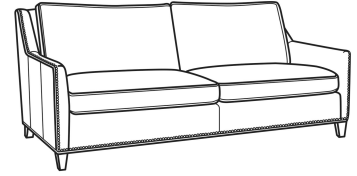

### Also available:

Jeremy / 2460  
Sofa (84.5W)  
Outside: 84.5W x 41D x 36H  
Inside: 77W x 22D

Jeremy / 2461  
Long Sofa (94.5W)  
Outside: 94.5W x 41D x 36H  
Inside: 87W x 22D

Jeremy / 2465  
Chair (29.5W)  
Outside: 29.5W x 41D x 36H  
Inside: 22W x 22D

Jeremy / 2460-SC  
Slipcovered Sofa (84.5W)  
Outside: 84.5W x 41D x 36H  
Inside: 77W x 22D

Jeremy / 2461-SC  
Slipcovered Long Sofa (94.5W)  
Outside: 94.5W x 41D x 36H  
Inside: 87W x 22D

Jeremy / 2462-SC  
Slipcovered Apt Sofa (76.5W)  
Outside: 76.5W x 41D x 36H  
Inside: 69W x 22D

Jeremy / 2465-SC  
Slipcovered Chair (29.5W)  
Outside: 29.5W x 41D x 36H  
Inside: 22W x 22D

Jeremy / L2460  
Leather Sofa (84.5W)  
Outside: 84.5W x 41D x 36H  
Inside: 77W x 22D

Jeremy / L2461  
Leather Long Sofa (94.5W)  
Outside: 94.5W x 41D x 36H  
Inside: 87W x 22D