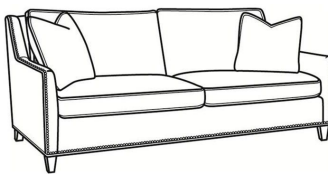

Jeremy / 2461
Long Sofa (94.5W)
Outside: 94.5W x 41D x 36H
Inside: 87W x 22D