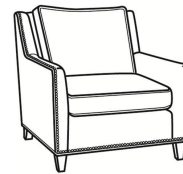

## Jeremy / 2462

DESCRIPTION:	Apt Sofa (76.5W)
OUTSIDE:	76.5"W x 41"D x 36"H
INSIDE:	69"W x 22"D
SEAT:	19"H
ARM:	24"H
BACK RAIL:	34.5"H
THROW PILLOWS:	2 - 20"
COM:	Plain: 20.00 yds Repeat of 2-14": 25.00 yds Repeat of 15-27": 27.00 yds
WEIGHT:	170 lbs

## JEREMY

Standard Seat Cushion:	Mayfair Seat
Standard Back Pillow:	Fiber Back

### Also available:

Jeremy / 2460  
Sofa (84.5W)  
Outside: 84.5W x 41D x 36H  
Inside: 77W x 22D

Jeremy / 2461  
Long Sofa (94.5W)  
Outside: 94.5W x 41D x 36H  
Inside: 87W x 22D

Jeremy / 2465  
Chair (29.5W)  
Outside: 29.5W x 41D x 36H  
Inside: 22W x 22D