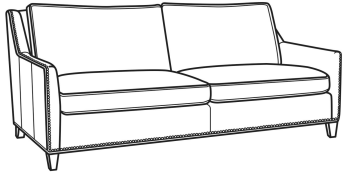

## Jeremy / 2462

DESCRIPTION:	Apt Sofa (76.5W)
OUTSIDE:	76.5"W x 41"D x 36"H
INSIDE:	69"W x 22"D
SEAT:	19"H
ARM:	24"H
BACK RAIL:	34.5"H
THROW PILLOWS:	2 - 20"
COM:	Plain: 20.00 yds Repeat of 2-14": 25.00 yds Repeat of 15-27": 27.00 yds
WEIGHT:	170 lbs

### Also available:

Jeremy / 2460  
Sofa (84.5W)  
Outside: 84.5W x 41D x 36H  
Inside: 77W x 22D

Jeremy / 2461  
Long Sofa (94.5W)  
Outside: 94.5W x 41D x 36H  
Inside: 87W x 22D

Jeremy / 2465  
Chair (29.5W)  
Outside: 29.5W x 41D x 36H  
Inside: 22W x 22D

Jeremy / 2460-SC  
Slipcovered Sofa (84.5W)  
Outside: 84.5W x 41D x 36H  
Inside: 77W x 22D

Jeremy / 2461-SC  
Slipcovered Long Sofa (94.5W)  
Outside: 94.5W x 41D x 36H  
Inside: 87W x 22D

Jeremy / 2462-SC  
Slipcovered Apt Sofa (76.5W)  
Outside: 76.5W x 41D x 36H  
Inside: 69W x 22D

Jeremy / 2465-SC  
Slipcovered Chair (29.5W)  
Outside: 29.5W x 41D x 36H  
Inside: 22W x 22D

Jeremy / L2460  
Leather Sofa (84.5W)  
Outside: 84.5W x 41D x 36H  
Inside: 77W x 22D

Jeremy / L2461  
Leather Long Sofa (94.5W)  
Outside: 94.5W x 41D x 36H  
Inside: 87W x 22D