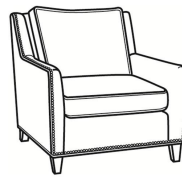

Jeremy / L2465
Leather Chair (29.5W)
Outside: 29.5W x 41D x 36H
Inside: 22W x 22D