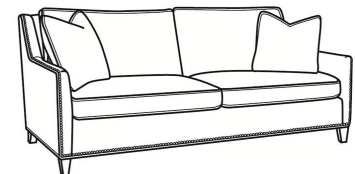

Jeremy / 2462
Apt Sofa (76.5W)
Outside: 76.5W x 41D x 36H
Inside: 69W x 22D