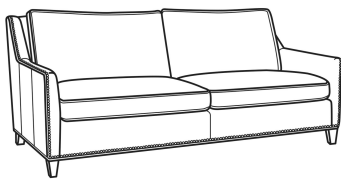

Jeremy / L2462
Leather Apt Sofa (76.5W)
Outside: 76.5W x 41D x 36H
Inside: 69W x 22D