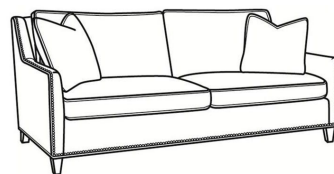

Jeremy / 2461
Long Sofa (94.5W)
Outside: 94.5W x 41D x 36H
Inside: 87W x 22D