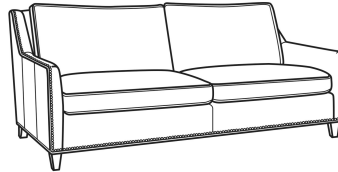

Jeremy / 2460
Sofa (84.5W)
Outside: 84.5W x 41D x 36H
Inside: 77W x 22D

Jeremy / 2461
Long Sofa (94.5W)
Outside: 94.5W x 41D x 36H
Inside: 87W x 22D

Jeremy / 2462
Apt Sofa (76.5W)
Outside: 76.5W x 41D x 36H
Inside: 69W x 22D

Jeremy / 2460-SC
Slipcovered Sofa (84.5W)
Outside: 84.5W x 41D x 36H
Inside: 77W x 22D

Jeremy / 2461-SC
Slipcovered Long Sofa (94.5W)
Outside: 94.5W x 41D x 36H
Inside: 87W x 22D

Jeremy / 2462-SC
Slipcovered Apt Sofa (76.5W)
Outside: 76.5W x 41D x 36H
Inside: 69W x 22D

Jeremy / 2465-SC
Slipcovered Chair (29.5W)
Outside: 29.5W x 41D x 36H
Inside: 22W x 22D

Jeremy / L2460
Leather Sofa (84.5W)
Outside: 84.5W x 41D x 36H
Inside: 77W x 22D

Jeremy / L2461
Leather Long Sofa (94.5W)
Outside: 94.5W x 41D x 36H
Inside: 87W x 22D