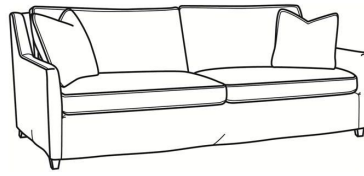

Jeremy / 2461-SC
Slipcovered Long Sofa (94.5W)
Outside: 94.5W x 41D x 36H
Inside: 87W x 22D