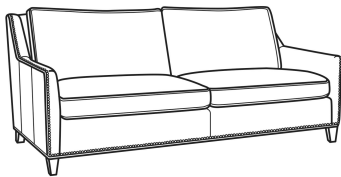

L = available in leather

SC = available slipcovered

Standard Features:

Box Border Back

Standard with medium nail trim

May be shown with optional features

JEREMY

Standard Seat Cushion: Mayfair Seat
Standard Back Pillow: Fiber Back

Jeremy / 2460
Sofa (84.5W)
Outside: 84.5W x 41D x 36H
Inside: 77W x 22D

Jeremy / 2461
Long Sofa (94.5W)
Outside: 94.5W x 41D x 36H
Inside: 87W x 22D

Jeremy / 2462
Apt Sofa (76.5W)
Outside: 76.5W x 41D x 36H
Inside: 69W x 22D

Jeremy / 2460-SC
Slipcovered Sofa (84.5W)
Outside: 84.5W x 41D x 36H
Inside: 77W x 22D

Jeremy / 2461-SC
Slipcovered Long Sofa (94.5W)
Outside: 94.5W x 41D x 36H
Inside: 87W x 22D

Jeremy / 2462-SC
Slipcovered Apt Sofa (76.5W)
Outside: 76.5W x 41D x 36H
Inside: 69W x 22D

Jeremy / 2465-SC
Slipcovered Chair (29.5W)
Outside: 29.5W x 41D x 36H
Inside: 22W x 22D

Jeremy / L2460
Leather Sofa (84.5W)
Outside: 84.5W x 41D x 36H
Inside: 77W x 22D

Jeremy / L2461
Leather Long Sofa (94.5W)
Outside: 94.5W x 41D x 36H
Inside: 87W x 22D