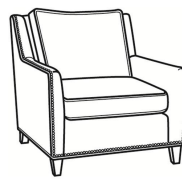

Jeremy / L2465
Leather Chair (29.5W)
Outside: 29.5W x 41D x 36H
Inside: 22W x 22D