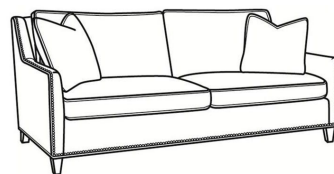

L = available in leather

SC = available slipcovered

Standard Features:

Box Border Back

Standard with medium nail trim

May be shown with optional features

JEREMY

Standard Seat Cushion: Mayfair Seat
Standard Back Pillow: Fiber Back

Also available:

Jeremy / L2467
Leather Ottoman (25.5W X 19D)
Outside: 25.5W x 19D x 16.5H
Inside: 0W x 0D

Jeremy / 2467
Ottoman (25.5W X 19D)
Outside: 25.5W x 19D x 16.5H
Inside: 0W x 0D

Jeremy / 2467-SC
Slipcovered Ottoman (25.5W X 19D)
Outside: 25.5W x 19D x 16.5H
Inside: 0W x 0D

Jeremy / 2460
Sofa (84.5W)
Outside: 84.5W x 41D x 36H
Inside: 77W x 22D

Jeremy / 2461
Long Sofa (94.5W)
Outside: 94.5W x 41D x 36H
Inside: 87W x 22D

Jeremy / 2462
Apt Sofa (76.5W)
Outside: 76.5W x 41D x 36H
Inside: 69W x 22D

Jeremy / 2460-SC
Slipcovered Sofa (84.5W)
Outside: 84.5W x 41D x 36H
Inside: 77W x 22D

Jeremy / 2461-SC
Slipcovered Long Sofa (94.5W)
Outside: 94.5W x 41D x 36H
Inside: 87W x 22D

Jeremy / 2462-SC
Slipcovered Apt Sofa (76.5W)
Outside: 76.5W x 41D x 36H
Inside: 69W x 22D