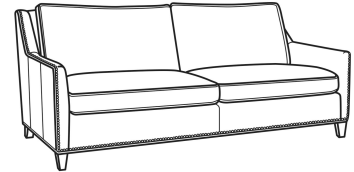

Jeremy / 2460
Sofa (84.5W)
Outside: 84.5W x 41D x 36H
Inside: 77W x 22D

Jeremy / 2461
Long Sofa (94.5W)
Outside: 94.5W x 41D x 36H
Inside: 87W x 22D

Jeremy / 2462
Apt Sofa (76.5W)
Outside: 76.5W x 41D x 36H
Inside: 69W x 22D

Jeremy / 2460-SC
Slipcovered Sofa (84.5W)
Outside: 84.5W x 41D x 36H
Inside: 77W x 22D

Jeremy / 2461-SC
Slipcovered Long Sofa (94.5W)
Outside: 94.5W x 41D x 36H
Inside: 87W x 22D

Jeremy / 2462-SC
Slipcovered Apt Sofa (76.5W)
Outside: 76.5W x 41D x 36H
Inside: 69W x 22D

Jeremy / 2465-SC
Slipcovered Chair (29.5W)
Outside: 29.5W x 41D x 36H
Inside: 22W x 22D

Jeremy / L2460
Leather Sofa (84.5W)
Outside: 84.5W x 41D x 36H
Inside: 77W x 22D

Jeremy / L2461
Leather Long Sofa (94.5W)
Outside: 94.5W x 41D x 36H
Inside: 87W x 22D