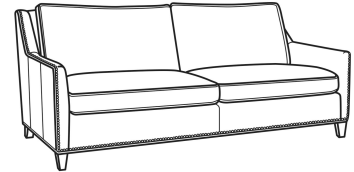

Jeremy / L2461
Leather Long Sofa (94.5W)
Outside: 94.5W x 41D x 36H
Inside: 87W x 22D