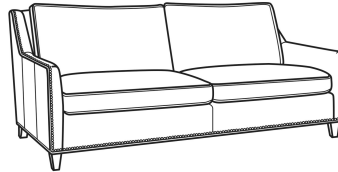

Jeremy / L2460
Leather Sofa (84.5W)
Outside: 84.5W x 41D x 36H
Inside: 77W x 22D